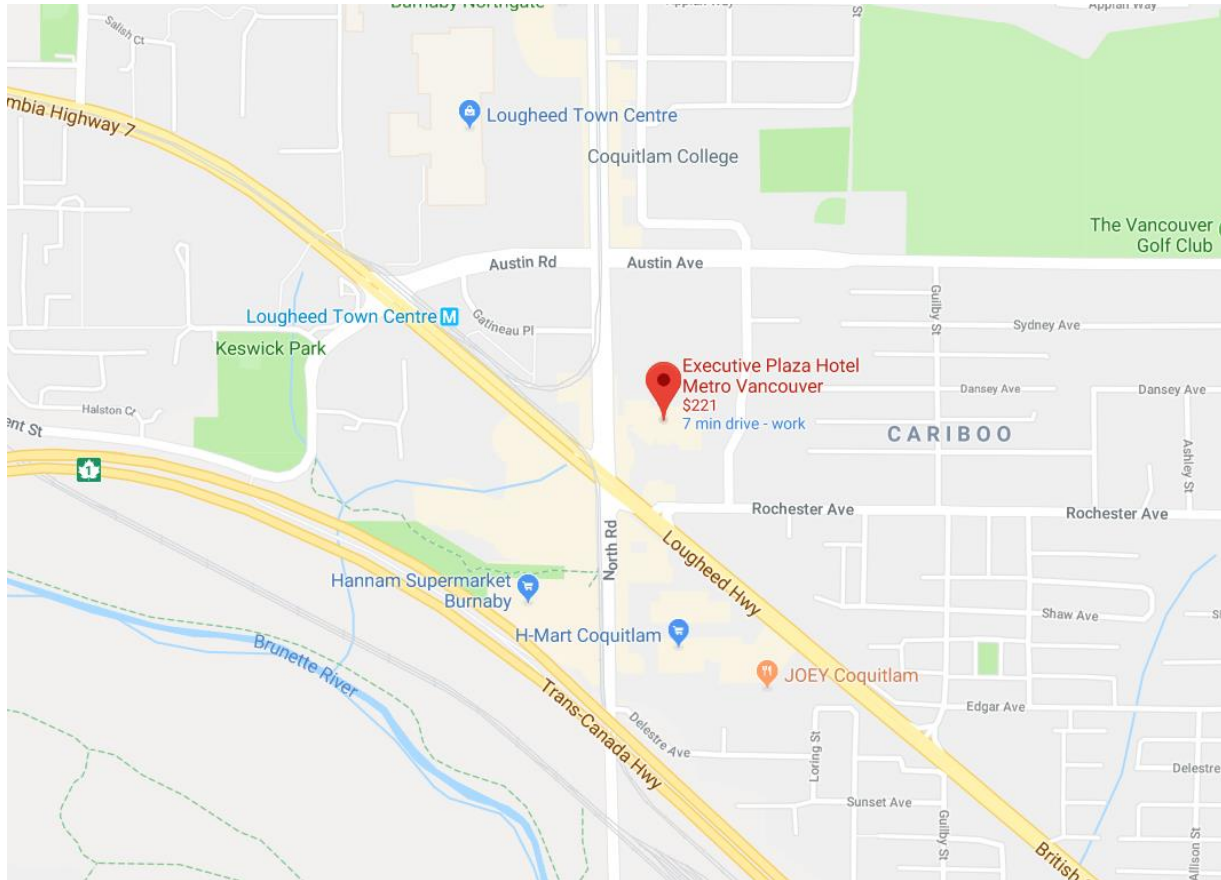

a  MICROCHIP company

Meeting Announcement

T10 Technical Committee (and friends)

NOVEMBER 5-9, 2018

HOSTED BY: Microsemi.

LOCATION: Executive Plaza Hotel & Conference Centre, Metro Vancouver
405 North Road, Coquitlam, BC, Canada V3K 3V9

CUT-OFF DATE: **October 4, 2018**

TRANSIT OPTIONS:

- We don't have UBER or any ride-hailing service in Vancouver yet :-)
- Rental car, there is parking at the hotel charged at \$8 per day.
- Taxi can be between \$50 - \$70 depending on time of day.
- Skytrain is a great way to travel approx. 1 hour to the hotel
 - Cost \$9.20. Machines accept credit cards
 - <https://tripplanning.translink.ca/>
 - Start: YVR-AIRPORT STATION, GRANT MCCONACHIE WAY, RICHMOND
 - Destination : LOUGHEED TOWN CENTRE STATION, LOUGHEED HWY @ AUSTIN RD, BURNABY
 - The skytrain station is across the road from the Hotel - ~ 6 minutes walk.

RECEPTION : Tuesday evening reception will be held,

HOST CONTACT: Tim Symons (Cell +1 778 998 502) Tim.Symons@microchip.com

LOCATION:

<https://www.google.com/maps/place/Executive+Plaza+Hotel+Metro+Vancouver/@49.2465391,-122.8941367,15.44z/data=!4m7!3m6!1s0x5486783cf9079ab5:0x88508d03f108c3bf!5m1!1s2018-08-12!8m2!3d49.2466943!4d-122.8914464?hl=en>

EXECUTIVE PLAZA HOTEL & CONFERENCE CENTRE – COQUITLAM

The Executive Plaza Hotel & Conference Centre is Coquitlam's well-appointed accommodations; built in 1998 the eleven-story tower is located within walking distance to Lougheed Town Centre Sky-train station.