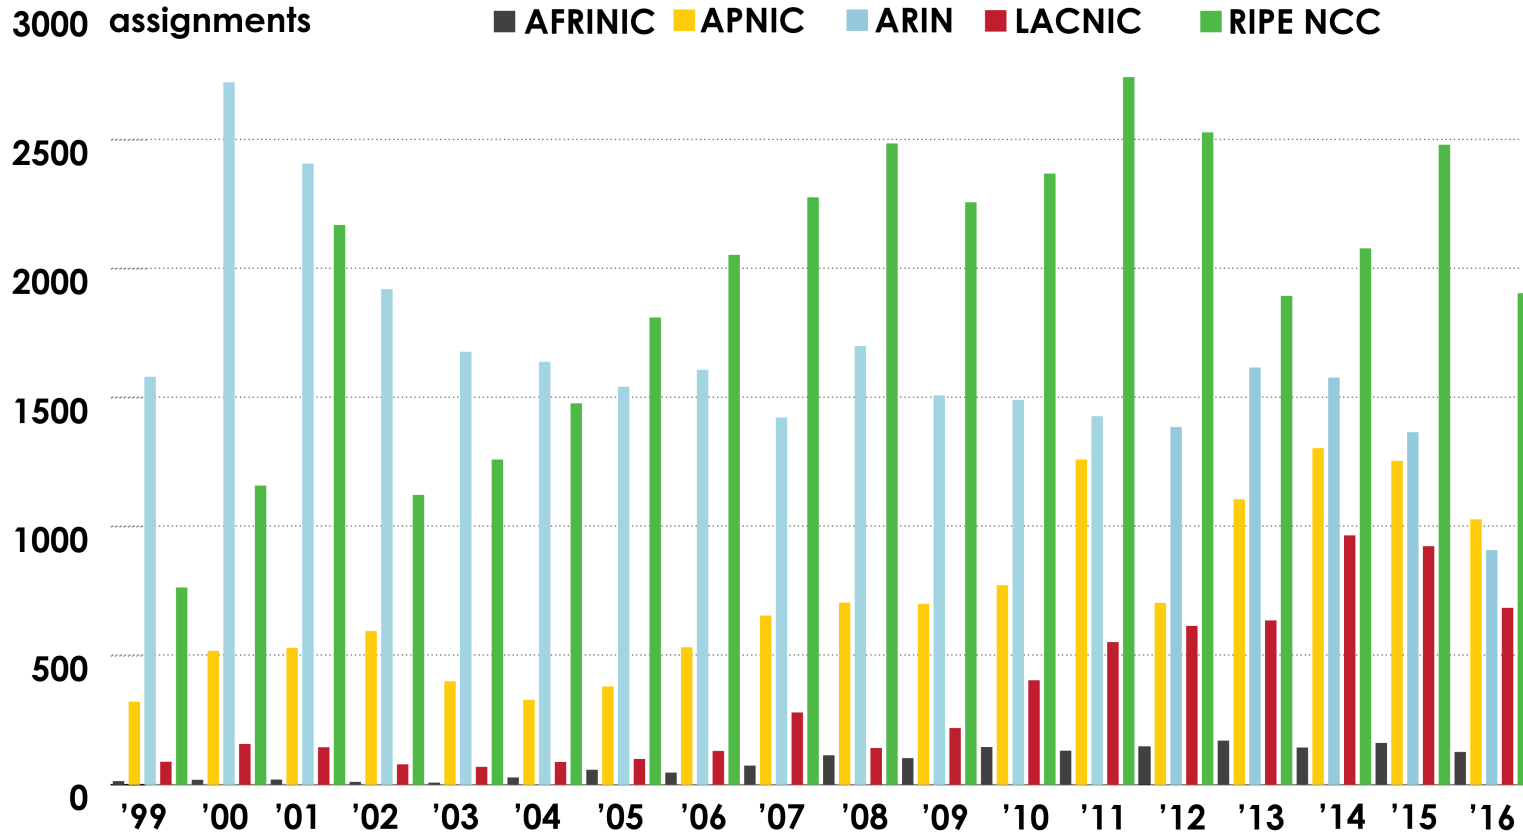

Number Resource Organization

INTERNET NUMBER RESOURCE STATUS REPORT

As of 30 September 2016

Prepared by
Regional Internet Registries
AFRINIC, APNIC, ARIN, LACNIC and the RIPE NCC

2001:610:240:0-193:0:0:202 62:109:128 195:048:02:03 178:42:02:02 2001:610:240 193:0:0:203 195:048:02:03
62:109:128 195:048:02:03 2001:610:240 193:0:0:202 62:109:128 195:048:02:03 178:42:02:02 2001:610:240 193:0:0:203 195:048:02:03
193:0:0:203 2001:610:240:0-193:0:0:202 62:109:128 195:048:02:03 178:42:02:02 2001:610:240 193:0:0:203 195:048:02:03
2001:610:240:0-193:0:0:202 62:109:128 195:048:02:03 178:42:02:02 2001:610:240 193:0:0:203 195:048:02:03
Number Resource Organization

AVAILABLE IPv4 /8s IN EACH RIR

2001:610:240:0 193:0:0:202 62:109:128 195:048:02:03 178:12:02:02 2001:610:240 193:0:0:203 195:048:02:03
 62:109:128 195:048:02:03 2001:610:240 193:0:0:203 2001:610:240:0 193:0:0:202
 193:0:0:203 2001:610:240:0 193:0:0:202 62:109:128 195:048:02:03 178:12:02:02 2001:610:240 193:0:0:203
 2001:610:240:0 193:0:0:202 62:109:128 195:048:02:03 178:12:02:02 2001:610:240 193:0:0:203 195:048:02:03
 Number Resource Organization

ASN ASSIGNMENTS (RIRs TO CUSTOMERS)

How many ASNs has each RIR assigned by year?

2001:610:240:0-1933:0:0:202 62:109:128 195:048:02:03 178:12:02:02 2001:610:240 193:0:0:203 195:048:02:03
 62:109:128 195:048:02:03 2001:610:240 193:0:0:202 2001:610:240:0-1933:0:0:202 62:109:128 195:048:02:03 178:12:02:02 2001:610:240 193:0:0:203
 2001:610:240:0-1933:0:0:202 62:109:128 195:048:02:03 178:12:02:02 2001:610:240 193:0:0:203 195:048:02:03
 Number Resource Organization

ASN ASSIGNMENTS (RIRs TO CUSTOMERS)

How many total ASNs has each RIR assigned?
(Jan 1999 – Sept 2016)

2001:610:240:0-193:0:0:202
62:109:128
195:048:02:03
178:12:02:02
2001:610:240
193:0:0:203
195:048:02:03
2001:610:240:0-193:0:0:202
62:109:128
195:048:02:03
178:12:02:02
2001:610:240:0-193:0:0:202
2001:610:240:0-193:0:0:202
62:109:128
195:048:02:03
178:12:02:02
2001:610:240:0-193:0:0:202
Number Resource Organization