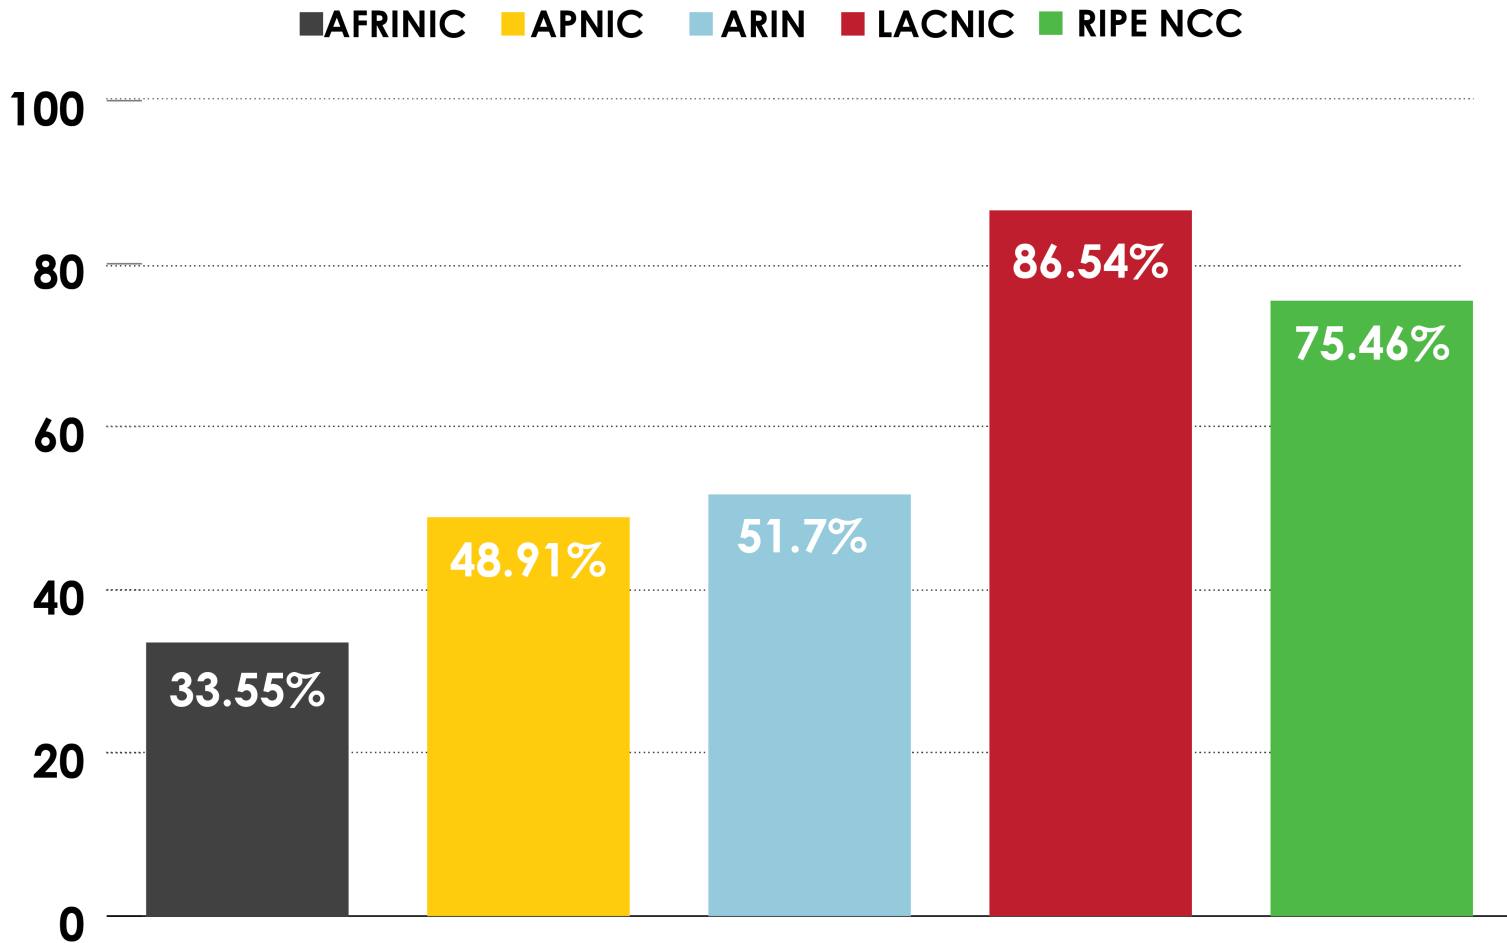

Number Resource Organization