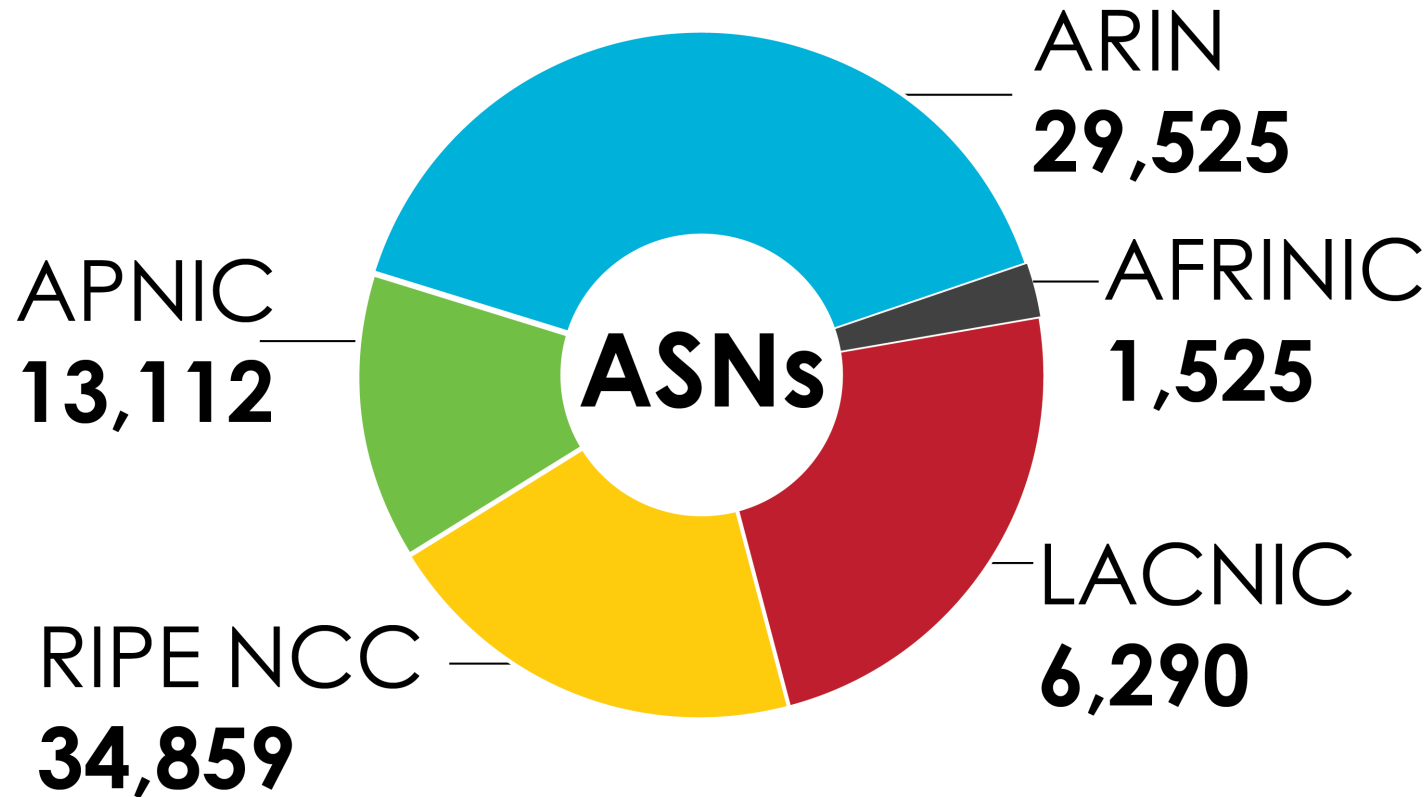

Number Resource Organization

INTERNET NUMBER RESOURCE STATUS REPORT

As of 30 September 2016

Prepared by
Regional Internet Registries
AFRINIC, APNIC, ARIN, LACNIC and the RIPE NCC

2001:610:240:0-193:0:0:202 62:109:128 195:048:02:03 178:42:02:02 2001:610:240 193:0:0:203 195:048:02:03
62:109:128 195:048:02:03 2001:610:240 193:0:0:202 62:109:128 195:048:02:03 178:42:02:02 2001:610:240 193:0:0:203 195:048:02:03
193:0:0:203 2001:610:240:0-193:0:0:202 62:109:128 195:048:02:03 178:42:02:02 2001:610:240 193:0:0:203 195:048:02:03
2001:610:240:0-193:0:0:202 62:109:128 195:048:02:03 178:42:02:02 2001:610:240 193:0:0:203 195:048:02:03
Number Resource Organization

AVAILABLE IPv4 /8s IN EACH RIR

2001:610:240:0 193:0:0:202 62:109:128 195:048:02:03 178:12:02:02 2001:610:240 193:0:0:203 195:048:02:03
 62:109:128 195:048:02:03 2001:610:240 193:0:0:203 2001:610:240:0 193:0:0:202
 193:0:0:203 2001:610:240:0 193:0:0:202 62:109:128 195:048:02:03 178:12:02:02 2001:610:240 193:0:0:203
 2001:610:240:0 193:0:0:202 62:109:128 195:048:02:03 178:12:02:02 2001:610:240 193:0:0:203 195:048:02:03
 Number Resource Organization

ASN ASSIGNMENTS (RIRs TO CUSTOMERS)

How many ASNs has each RIR assigned by year?

2001:610:240:0-1933:0:0:202 62:109:128 195:048:02:03 178:12:02:02 2001:610:240 193:0:0:203 195:048:02:03
 62:109:128 195:048:02:03 2001:610:240 193:0:0:202 2001:610:240:0-1933:0:0:202 62:109:128 195:048:02:03 178:12:02:02 2001:610:240 193:0:0:203
 2001:610:240:0-1933:0:0:202 62:109:128 195:048:02:03 178:12:02:02 2001:610:240 193:0:0:203 195:048:02:03
 Number Resource Organization

ASN ASSIGNMENTS (RIRs TO CUSTOMERS)

How many total ASNs has each RIR assigned?
(Jan 1999 – Sept 2016)

2001:610:240:0-193:0:0:202
62:109:128
195:048:02:03
178:12:02:02
2001:610:240
193:0:0:203
195:048:02:03
2001:610:240:0-193:0:0:202
62:109:128
195:048:02:03
178:12:02:02
2001:610:240:0-193:0:0:202
2001:610:240:0-193:0:0:202
62:109:128
195:048:02:03
178:12:02:02
2001:610:240:0-193:0:0:202
Number Resource Organization