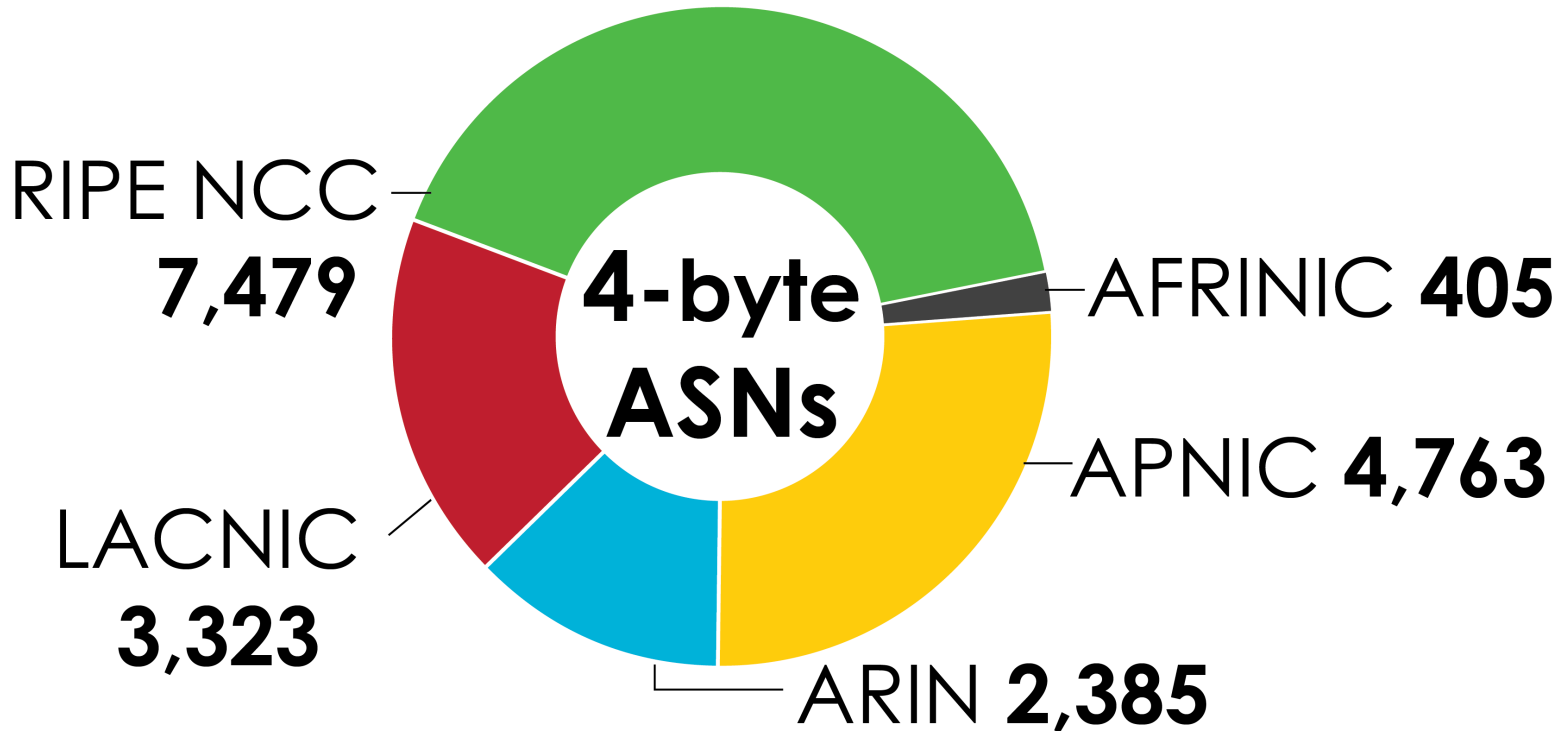

Number Resource Organization

INTERNET NUMBER RESOURCE STATUS REPORT

As of 30 September 2016

Prepared by
Regional Internet Registries
AFRINIC, APNIC, ARIN, LACNIC and the RIPE NCC

2001:610:240:0-193:0:0:202 62:109:128 195:048:02:03 178:42:02:02 2001:610:240 193:0:0:203 195:048:02:03
62:109:128 195:048:02:03 2001:610:240 193:0:0:202 62:109:128 195:048:02:03 178:42:02:02 2001:610:240 193:0:0:203 195:048:02:03
193:0:0:203 2001:610:240:0-193:0:0:202 62:109:128 195:048:02:03 178:42:02:02 2001:610:240 193:0:0:203 195:048:02:03
2001:610:240:0-193:0:0:202 62:109:128 195:048:02:03 178:42:02:02 2001:610:240 193:0:0:203 195:048:02:03
Number Resource Organization

ASN ASSIGNMENTS (RIRs TO CUSTOMERS)

How many ASNs has each RIR assigned by year?

2001:610:240:0-1933:0:0:202 62:109:128 195:048:02:03 178:12:02:02 2001:610:240 193:0:0:203 195:048:02:03
 62:109:128 195:048:02:03 2001:610:240 193:0:0:202 2001:610:240:0-1933:0:0:202 62:109:128 195:048:02:03 178:12:02:02 2001:610:240 193:0:0:203
 2001:610:240:0-1933:0:0:202 62:109:128 195:048:02:03 178:12:02:02 2001:610:240 193:0:0:203 195:048:02:03
 Number Resource Organization

ASN ASSIGNMENTS (RIRs TO CUSTOMERS)

How many total ASNs has each RIR assigned?
(Jan 1999 – Sept 2016)

2001:610:240:0-193:0:0:202
62:109:128
195:048:02:03
178:12:02:02
2001:610:240
193:0:0:203
195:048:02:03
2001:610:240:0-193:0:0:202
62:109:128
195:048:02:03
178:12:02:02
2001:610:240:0-193:0:0:202
2001:610:240:0-193:0:0:202
62:109:128
195:048:02:03
178:12:02:02
2001:610:240:0-193:0:0:202
Number Resource Organization

4-BYTE ASN ASSIGNMENTS

How many total 4-byte ASNs has each RIR assigned?
(Jan 2007 – Sept 2016)

IPv6 ASSIGNMENTS (RIRs TO END-USERS)

How many total assignments have been made by each RIR?
(Jan 2002 – Sept 2016)