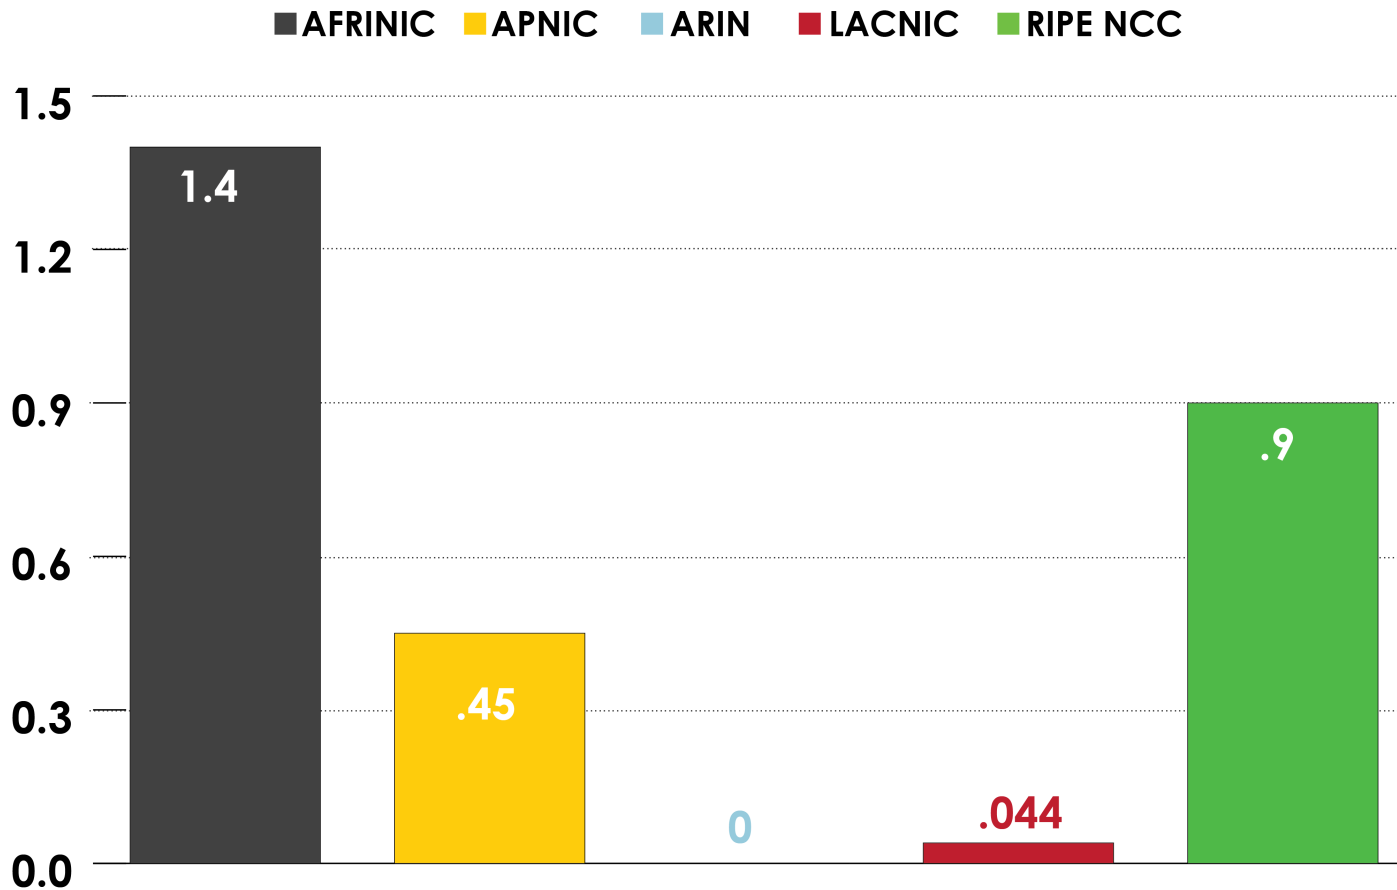

Number Resource Organization

INTERNET NUMBER RESOURCE STATUS REPORT

As of 30 September 2016

Prepared by
Regional Internet Registries
AFRINIC, APNIC, ARIN, LACNIC and the RIPE NCC

2001:610:240:0-193:0:0:202 62:109:128 195:048:02:03 178:42:02:02 2001:610:240 193:0:0:203 195:048:02:03
62:109:128 195:048:02:03 2001:610:240 193:0:0:202 62:109:128 195:048:02:03 178:42:02:02 2001:610:240 193:0:0:203 195:048:02:03
193:0:0:203 2001:610:240:0-193:0:0:202 62:109:128 195:048:02:03 178:42:02:02 2001:610:240 193:0:0:203 195:048:02:03
2001:610:240:0-193:0:0:202 62:109:128 195:048:02:03 178:42:02:02 2001:610:240 193:0:0:203 195:048:02:03
Number Resource Organization

AVAILABLE IPv4 /8s IN EACH RIR

2001:610:240:0 193:0:0:202 62:109:128 195:048:02:03 178:12:02:02 2001:610:240 193:0:0:203 195:048:02:03
 62:109:128 195:048:02:03 2001:610:240 193:0:0:203 2001:610:240:0 193:0:0:202
 193:0:0:203 2001:610:240:0 193:0:0:202 62:109:128 195:048:02:03 178:12:02:02 2001:610:240 193:0:0:203
 2001:610:240:0 193:0:0:202 62:109:128 195:048:02:03 178:12:02:02 2001:610:240 193:0:0:203 195:048:02:03
 Number Resource Organization

ASN ASSIGNMENTS (RIRs TO CUSTOMERS)

How many ASNs has each RIR assigned by year?

2001:610:240:0-1933:0:0:202 62:109:128 195:048:02:03 178:12:02:02 2001:610:240 193:0:0:203 195:048:02:03
 62:109:128 195:048:02:03 2001:610:240 193:0:0:202 2001:610:240:0-1933:0:0:202 62:109:128 195:048:02:03 178:12:02:02 2001:610:240 193:0:0:203
 2001:610:240:0-1933:0:0:202 62:109:128 195:048:02:03 178:12:02:02 2001:610:240 193:0:0:203 195:048:02:03
 Number Resource Organization