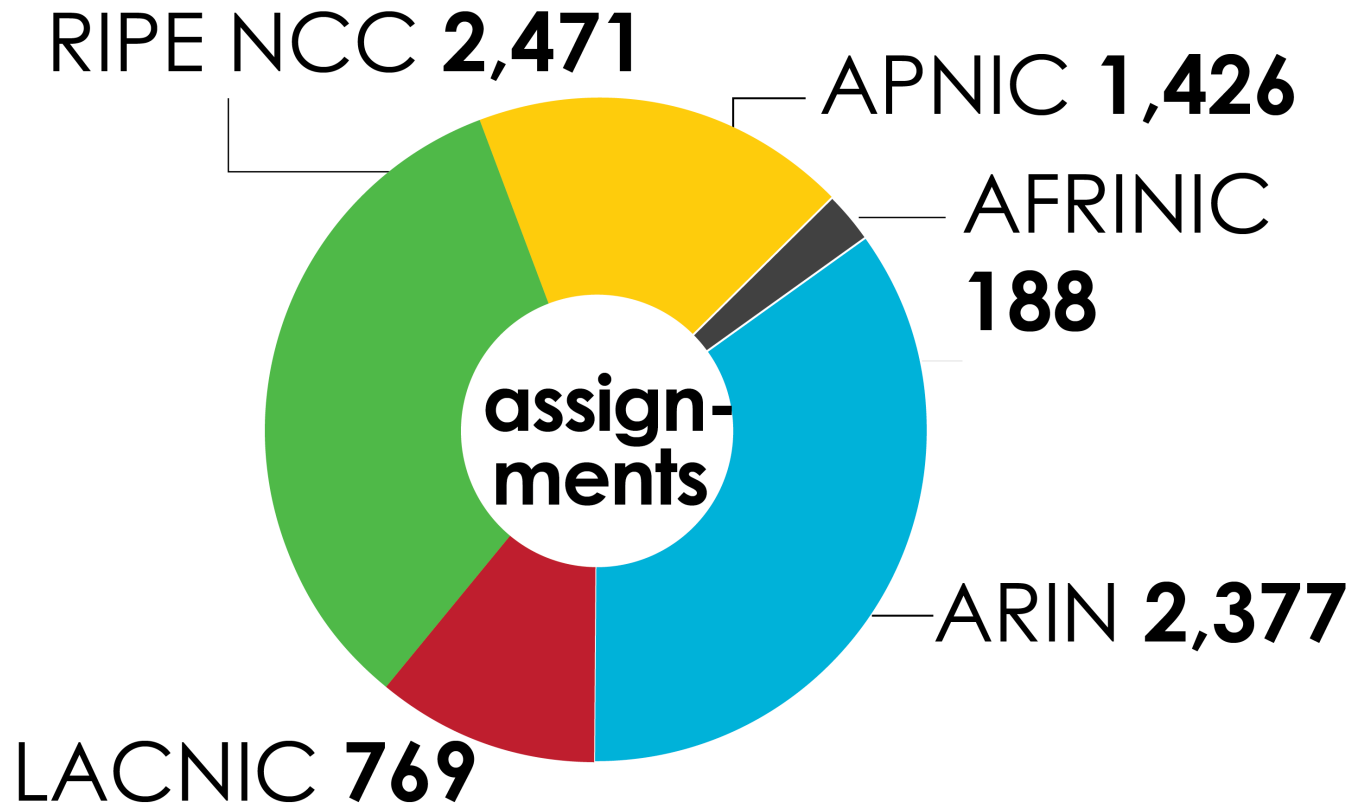

ASN ASSIGNMENTS (RIRs TO CUSTOMERS)

How many ASNs has each RIR assigned by year?

2001:610:240:0-1933:0:0:202 62:109:128 195:048:02:03 178:12:02:02 2001:610:240 193:0:0:203 195:048:02:03
 62:109:128 195:048:02:03 2001:610:240 193:0:0:202 2001:610:240:0-1933:0:0:202 62:109:128 195:048:02:03 178:12:02:02 2001:610:240 193:0:0:203
 2001:610:240:0-1933:0:0:202 62:109:128 195:048:02:03 178:12:02:02 2001:610:240 193:0:0:203 195:048:02:03
 Number Resource Organization

ASN ASSIGNMENTS (RIRs TO CUSTOMERS)

How many total ASNs has each RIR assigned?
(Jan 1999 – Sept 2016)

2001:610:240:0-193:0:0:202
62:109:128
195:048:02:03
178:12:02:02
2001:610:240
193:0:0:203
195:048:02:03
2001:610:240:0-193:0:0:202
62:109:128
195:048:02:03
178:12:02:02
2001:610:240:0-193:0:0:202
2001:610:240:0-193:0:0:202
62:109:128
195:048:02:03
178:12:02:02
2001:610:240:0-193:0:0:202
Number Resource Organization

4-BYTE ASN ASSIGNMENTS

How many total 4-byte ASNs has each RIR assigned?
(Jan 2007 – Sept 2016)

IPv6 ASSIGNMENTS (RIRs TO END-USERS)

How many total assignments have been made by each RIR?
(Jan 2002 – Sept 2016)