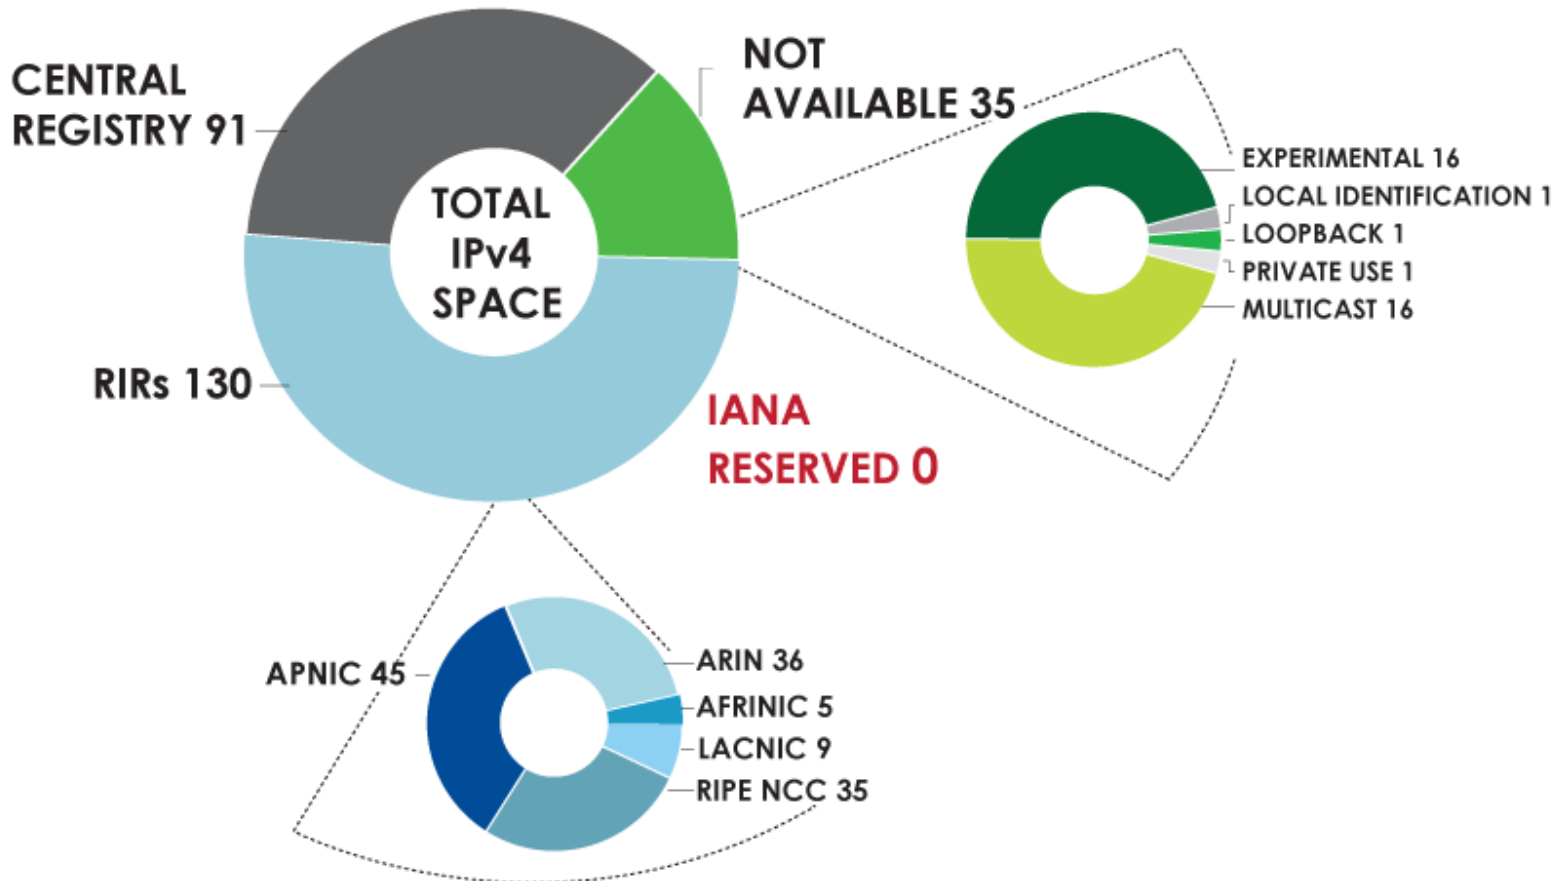

IPv4 ADDRESS SPACE

What is the status of each of the 256 /8s?

STATUS OF 256 /8s IPv4 ADDRESS SPACE

2001:610:240:0-1933:0:0:202 62:109:128 195:048:02:03 178:12:02:02 2001:610:240 193:0:0:203 195:048:02:03
62:109:128 195:048:02:03 2001:610:240 193:0:0:202 62:109:128 195:048:02:03 178:12:02:02 2001:610:240 193:0:0:203
193:0:0:203 2001:610:240:0-1933:0:0:202 62:109:128 195:048:02:03 178:12:02:02 2001:610:240 193:0:0:203
2001:610:240:0-1933:0:0:202 62:109:128 195:048:02:03 178:12:02:02 2001:610:240 193:0:0:203
2001:610:240:0-1933:0:0:202 62:109:128 195:048:02:03 178:12:02:02 2001:610:240 193:0:0:203
Number Resource Organization