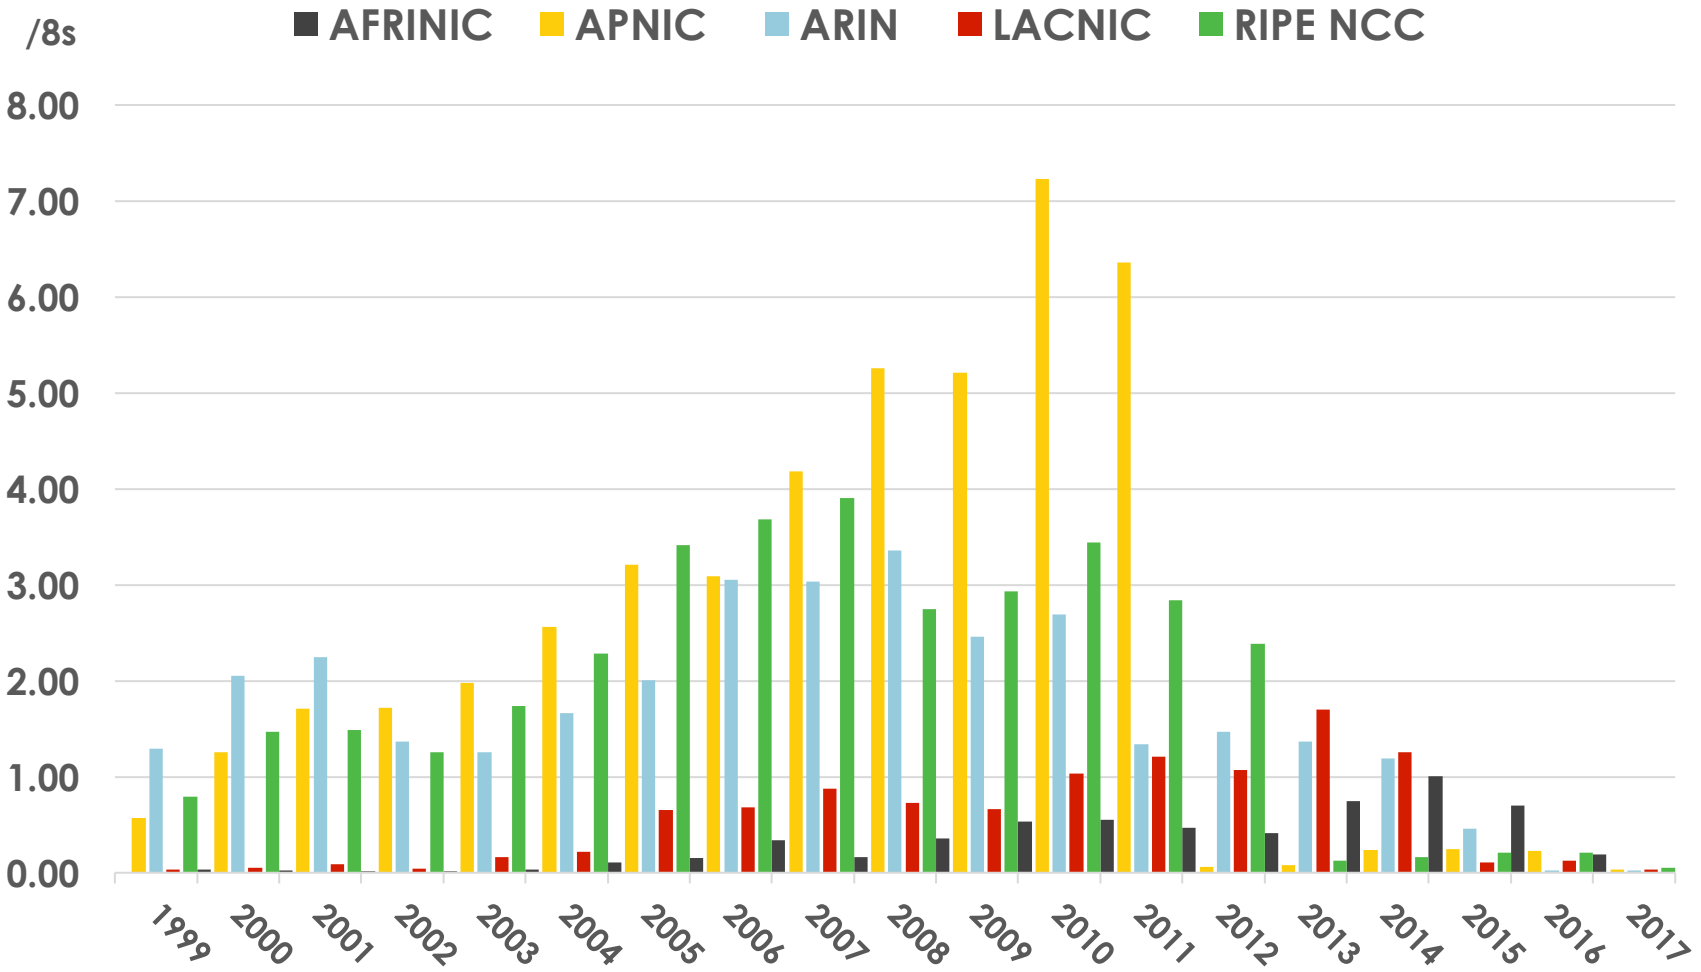

## STATUS OF 256 /8s IPv4 ADDRESS SPACE

2001:610:240:0-1933:0:0:202 62:109:128 195:048:02:03 178:12:02:02 2001:610:240 193:0:0:203 195:048:02:03  
 62:109:128 195:048:02:03 2001:610:240 193:0:0:202 62:109:128 195:048:02:03 178:12:02:02 2001:610:240 193:0:0:203  
 193:0:0:203 2001:610:240:0-1933:0:0:202 62:109:128 195:048:02:03 178:12:02:02 2001:610:240 193:0:0:203  
 2001:610:240:0-1933:0:0:202 62:109:128 195:048:02:03 178:12:02:02 2001:610:240 193:0:0:203  
 2001:610:240:0-1933:0:0:202 62:109:128 195:048:02:03 178:12:02:02 2001:610:240 193:0:0:203  
 Number Resource Organization

# IPv4 ADDRESS SPACE ISSUED (RIRs TO CUSTOMERS)

In terms of /8s, how much space did each RIR issue by year?

Number Resource Organization