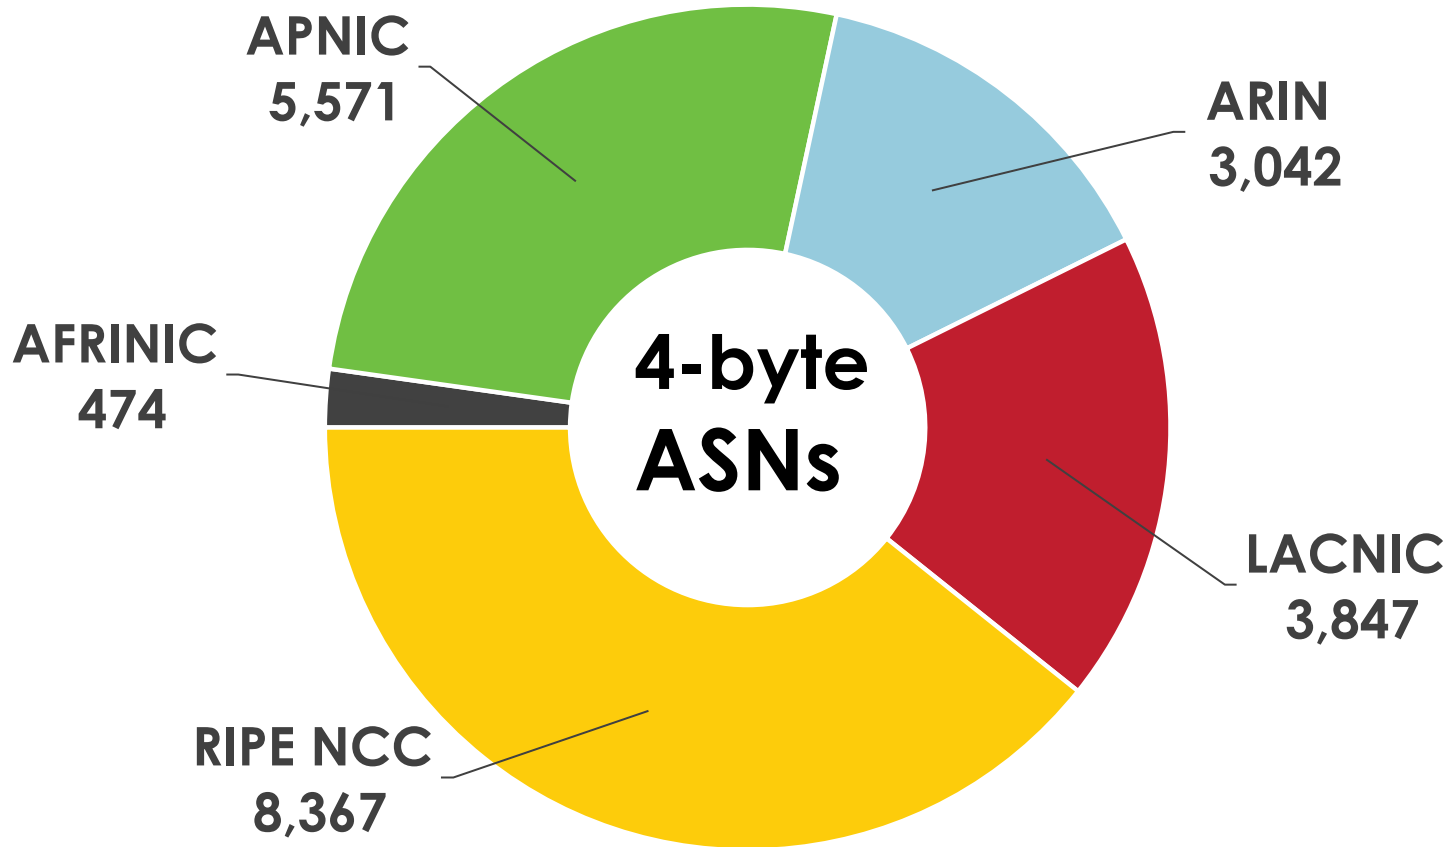

## How many 4-byte ASNs has each RIR assigned by year?

4-byte ASN assignments

■ AFRINIC ■ APNIC ■ ARIN ■ LACNIC ■ RIPE NCC

2001:610:240:0-1933:0:0:202 62:109:128-195:048:02:03 178:12:02:02 2001:610:240 1933:0:0:203 195:048:02:03  
 62:109:128-195:048:02:03 2001:610:240 1933:0:0:202 62:109:128-195:048:02:03 178:12:02:02 2001:610:240 1933:0:0:203 195:048:02:03  
 1933:0:0:203 2001:610:240:0-1933:0:0:202 62:109:128-195:048:02:03 178:12:02:02 2001:610:240 1933:0:0:202  
 2001:610:240:0-1933:0:0:202 62:109:128-195:048:02:03 178:12:02:02 2001:610:240 1933:0:0:203 195:048:02:03  
 Number Resource Organization

# 4-BYTE ASN ASSIGNMENTS

How many total 4-byte ASNs has each RIR assigned?  
(Jan 2007 – March 2017)

# IPv6 ADDRESS SPACE

How much has been allocated to the RIRs?