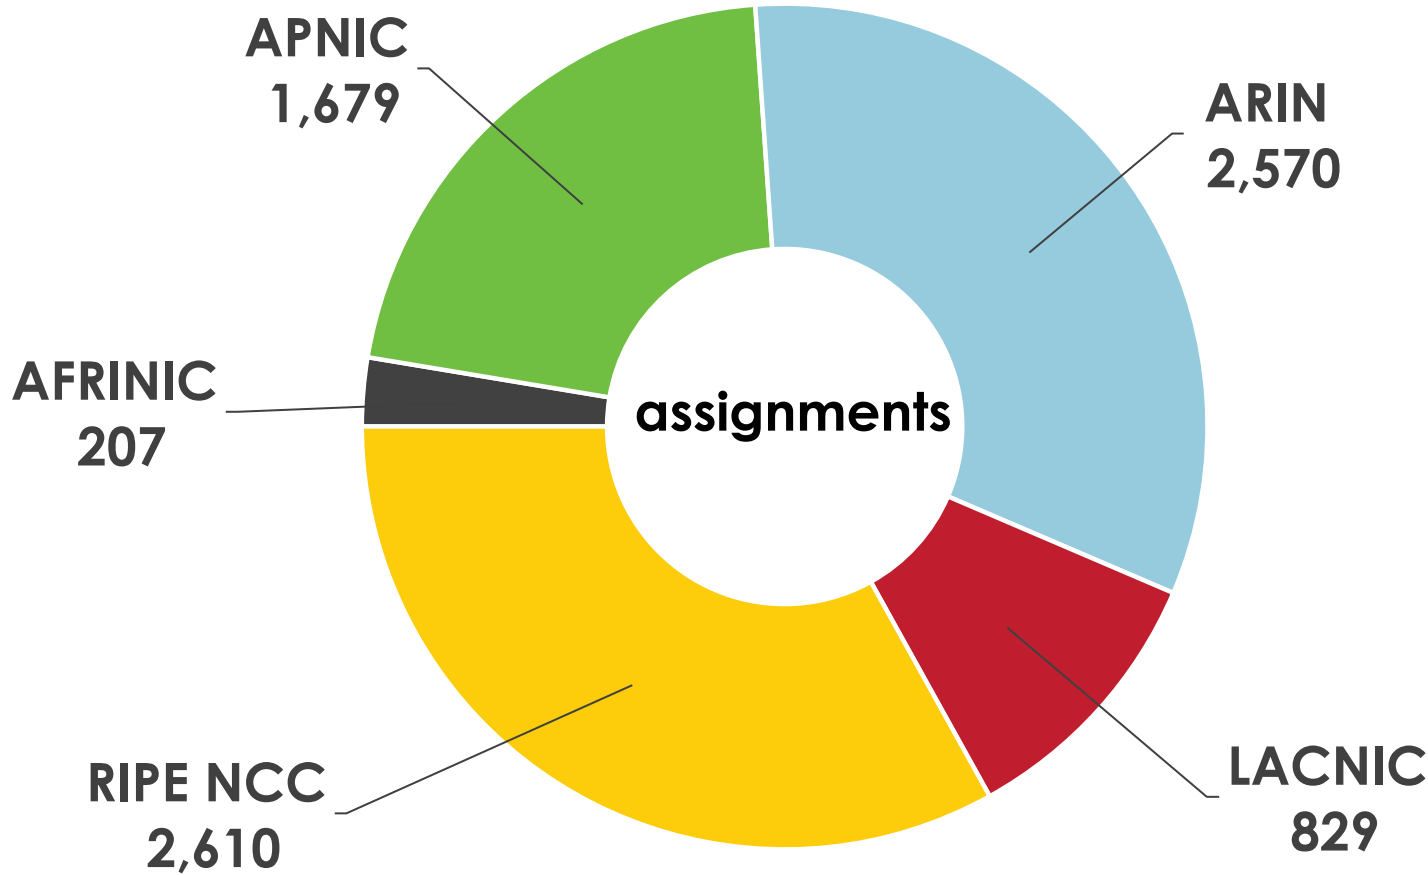

# IPv6 ALLOCATIONS

(RIRs TO LIRs/ISPs)

How many total allocations have been made by each RIR?  
(Jan 1999 – Mar 2017)

2001:610:240:0-193:0:0:202 62:109:128 195:048:02:03 178:12:02:02 2001:610:240 193:0:0:203 195:048:02:03  
62:109:128 195:048:02:03 2001:610:240 193:0:0:202 62:109:128 195:048:02:03 178:12:02:02 2001:610:240 193:0:0:203 195:048:02:03  
193:0:0:203 2001:610:240:0-193:0:0:202 62:109:128 195:048:02:03 178:12:02:02 2001:610:240 193:0:0:202  
2001:610:240:0-193:0:0:202 62:109:128 195:048:02:03 178:12:02:02 2001:610:240 193:0:0:203 195:048:02:03  
Number Resource Organization

# IPv6 ASSIGNMENTS

(RIRs TO END-USERS)

How many total assignments have been made by each RIR?  
(Jan 2002 – Mar 2017)

2001:610:240:0-193.0.0.202 62.109.128 195.048.02.03 178.42.02.02 2001:610:240 193.0.0.203 195.048.02.03  
 62.109.128 195.048.02.03 2001:610:240 193.0.0.202 62.109.128 195.048.02.03 178.42.02.02 2001:610:240 193.0.0.203  
 193.0.0.203 2001:610:240:0-193.0.0.202 62.109.128 195.048.02.03 178.42.02.02 2001:610:240 193.0.0.203  
 2001:610:240:0-193.0.0.202 62.109.128 195.048.02.03 178.42.02.02 2001:610:240 193.0.0.203 195.048.02.03  
 Number Resource Organization