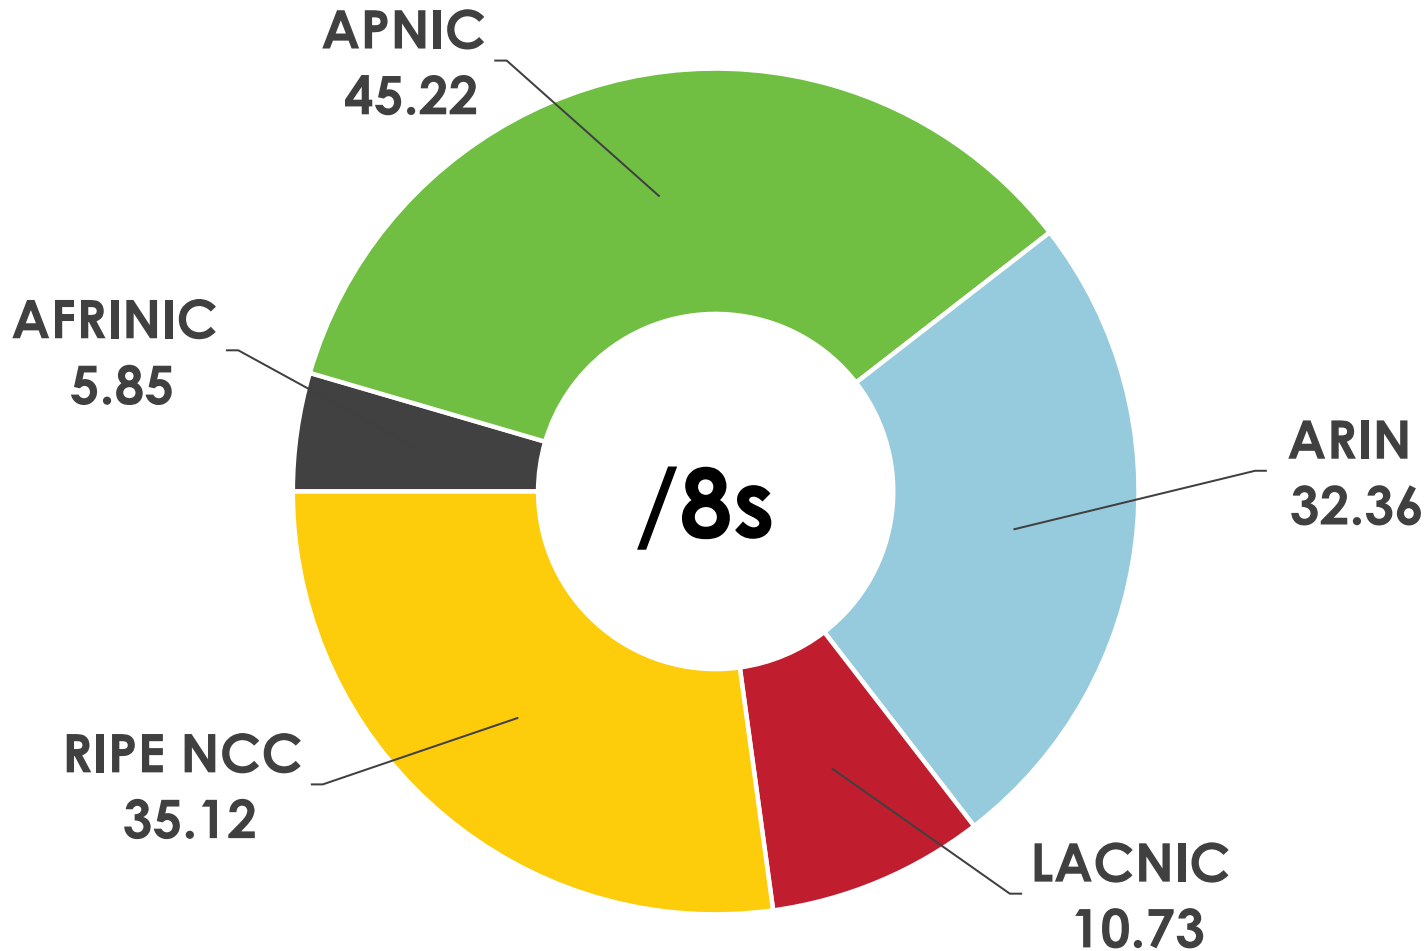

# IPv4 ADDRESS SPACE ISSUED (RIRs TO CUSTOMERS)

In terms of /8s, how much space did each RIR issue by year?

Number Resource Organization

# IPv4 ADDRESS SPACE ISSUED (RIRs TO CUSTOMERS)

In terms of /8s, how much total space has each RIR issued?  
(Jan 1999 – Mar 2017)

2001:610:240:0-193:0:0:202  
62:109:128-195:048:02:03  
193:0:0:203 2001:610:240:0-193:0:0:202  
2001:610:240:0-193:0:0:202  
62:109:128-195:048:02:03  
2001:610:240-193:0:0:203  
193:0:0:203  
Number Resource Organization