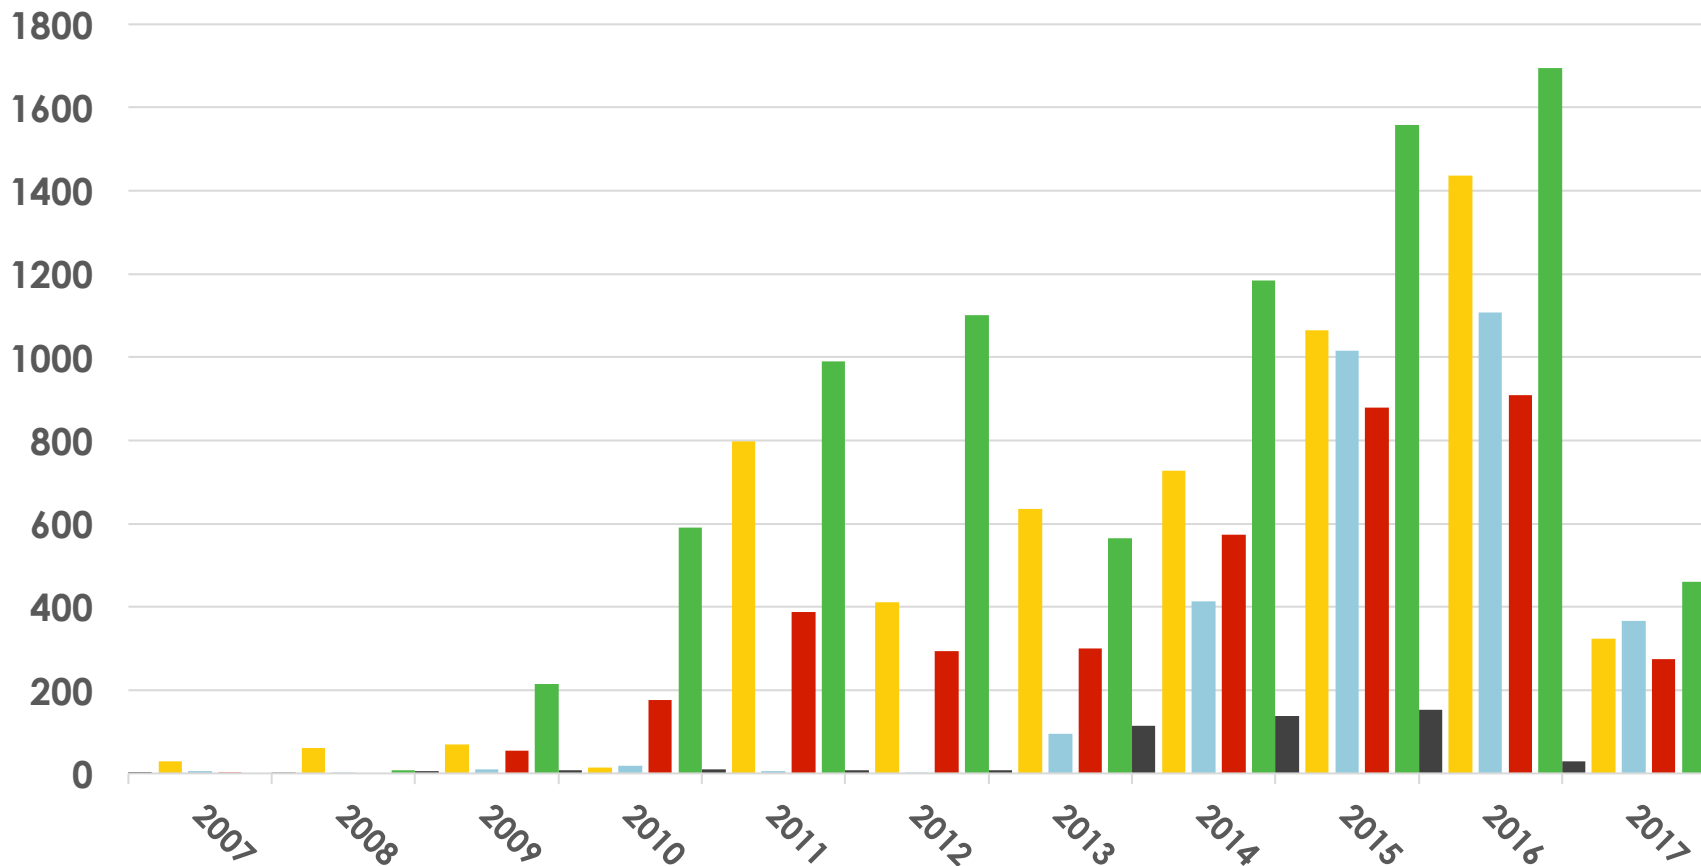

2001:610:240:0-1933:0:0:202 62:109:128-195:048:02:03 178:12:02:02 2001:610:240 1933:0:0:203 195:048:02:03
62:109:128-195:048:02:03 2001:610:240 1933:0:0:202 62:109:128-195:048:02:03 178:12:02:02 2001:610:240 1933:0:0:203 195:048:02:03
1933:0:0:203 2001:610:240:0-1933:0:0:202 62:109:128-195:048:02:03 178:12:02:02 2001:610:240 1933:0:0:202
2001:610:240:0-1933:0:0:202 62:109:128-195:048:02:03 178:12:02:02 2001:610:240 1933:0:0:203 195:048:02:03
Number Resource Organization