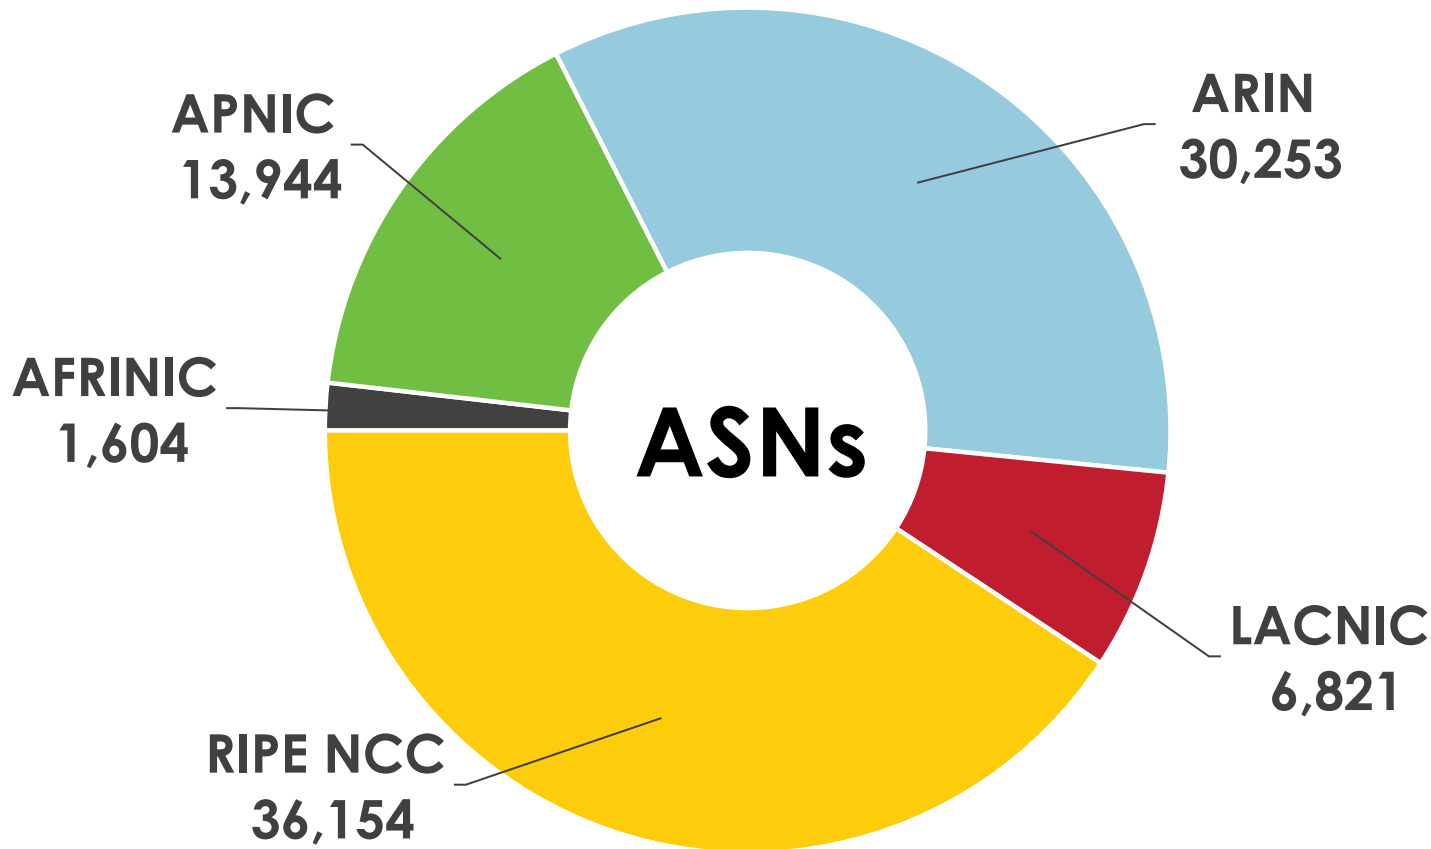

# IPv4 ADDRESS SPACE ISSUED (RIRs TO CUSTOMERS)

In terms of /8s, how much total space has each RIR issued?  
(Jan 1999 – Mar 2017)

2001:610:240:0-193:0:0:202  
62:109:128-195:048:02:03  
193:0:0:203 2001:610:240:0-193:0:0:202  
2001:610:240:0-193:0:0:202  
62:109:128-195:048:02:03  
2001:610:240-193:0:0:203  
193:0:0:203  
Number Resource Organization

# ASN ASSIGNMENTS (RIRs TO CUSTOMERS)

How many ASNs has each RIR assigned by year?

2001:610:240:0-193:0:0:202 62:109:128 195:048:02:03 178:12:02:02 2001:610:240 193:0:0:203 195:048:02:03  
62:109:128 195:048:02:03 2001:610:240 193:0:0:205 2001:610:240:0-193:0:0:202  
193:0:0:203 2001:610:240:0-193:0:0:202 62:109:128 195:048:02:03 178:12:02:02 2001:610:240 193:0:0:203  
2001:610:240:0-193:0:0:202 62:109:128 195:048:02:03 178:12:02:02 2001:610:240 193:0:0:203  
Number Resource Organization

# ASN ASSIGNMENTS (RIRs TO CUSTOMERS)

How many total ASNs has each RIR assigned?  
(Jan 1999 – Mar 2017)

2001:610:240:0-1933:0:0:202 62:109:128 195:048:02:03 178:42:02:02 2001:610:240 193:0:0:203 195:048:02:03  
62:109:128 195:048:02:03 2001:610:240 193:0:0:202 62:109:128 195:048:02:03 178:42:02:02 2001:610:240 193:0:0:203  
193:0:0:203 2001:610:240:0-1933:0:0:202 62:109:128 195:048:02:03 178:42:02:02 2001:610:240 193:0:0:203  
2001:610:240:0-1933:0:0:202 62:109:128 195:048:02:03 178:42:02:02 2001:610:240 193:0:0:203

Number Resource Organization

NRO