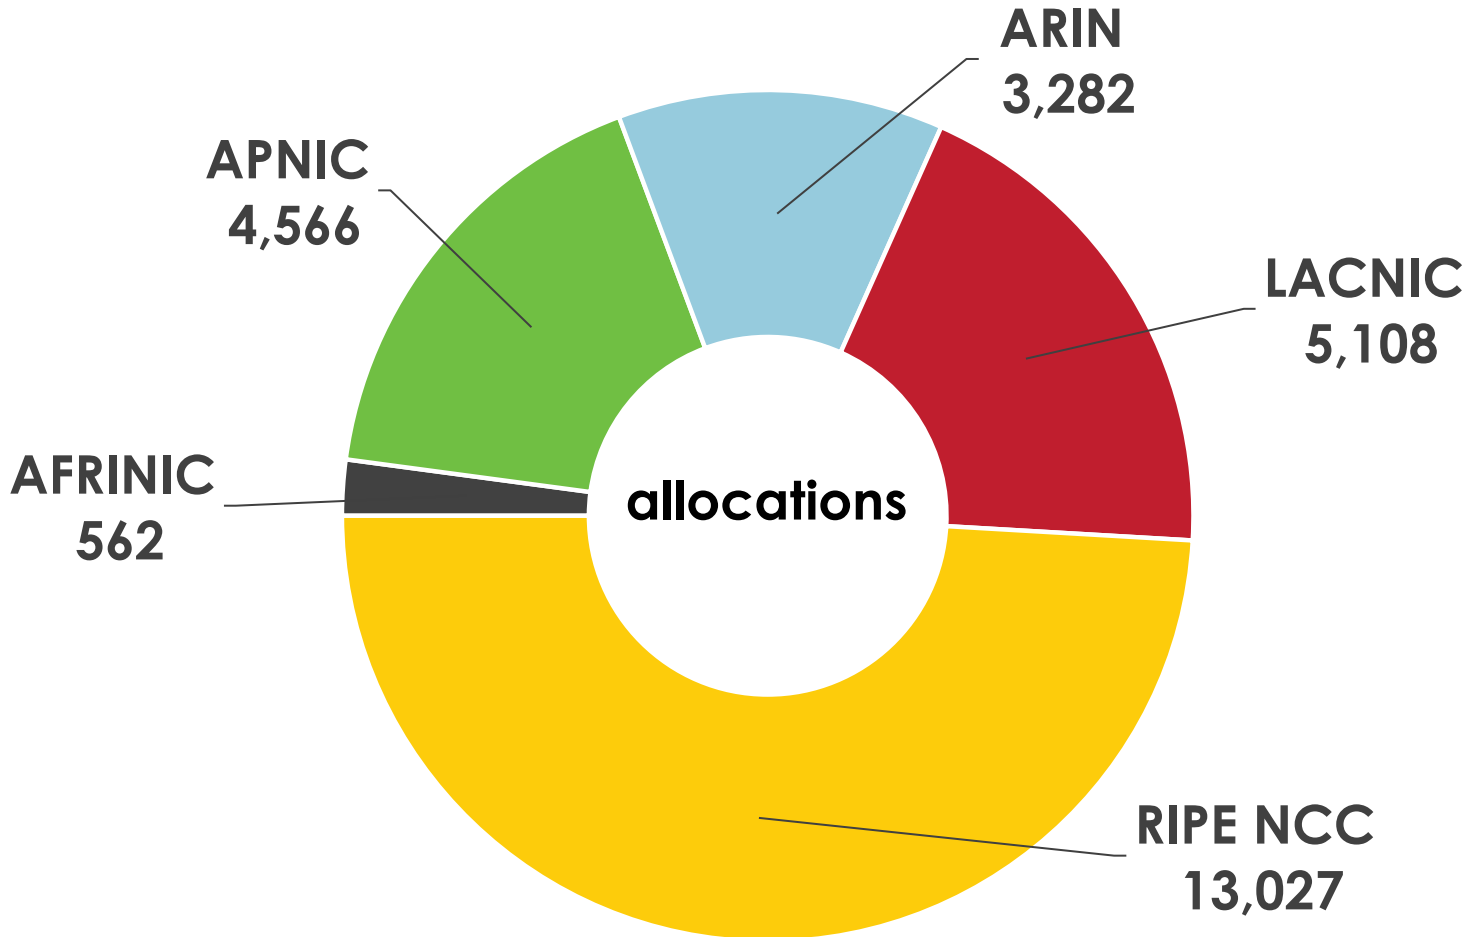

# IPv6 ADDRESS SPACE

How much has been allocated to the RIRs?

# IPv6 ALLOCATIONS (RIRs TO LIRs/ISPs)

How many allocations have been made by each RIR by year?

allocations

■ AFRINIC ■ APNIC ■ ARIN ■ LACNIC ■ RIPE NCC

2001:610:240:0-193:0:0:202 62:109:128-195:048:02:03 178:12:02:02 2001:610:240 193:0:0:203 195:048:02:03  
 62:109:128-195:048:02:03 2001:610:240 193:0:0:203 2001:610:240 193:0:0:202  
 193:0:0:203 2001:610:240:0-193:0:0:202 62:109:128-195:048:02:03 178:12:02:02 2001:610:240 193:0:0:203  
 2001:610:240:0-193:0:0:202 62:109:128-195:048:02:03 178:12:02:02 2001:610:240 193:0:0:203 195:048:02:03  
 Number Resource Organization

# IPv6 ALLOCATIONS

(RIRs TO LIRs/ISPs)

How many total allocations have been made by each RIR?  
(Jan 1999 – Mar 2017)

2001:610:240:0-193:0:0:202 62:109:128 195:048:02:03 178:12:02:02 2001:610:240 193:0:0:203 195:048:02:03  
62:109:128 195:048:02:03 2001:610:240 193:0:0:202 62:109:128 195:048:02:03 178:12:02:02 2001:610:240 193:0:0:203 195:048:02:03  
193:0:0:203 2001:610:240:0-193:0:0:202 62:109:128 195:048:02:03 178:12:02:02 2001:610:240 193:0:0:202  
2001:610:240:0-193:0:0:202 62:109:128 195:048:02:03 178:12:02:02 2001:610:240 193:0:0:203 195:048:02:03  
Number Resource Organization

# IPv6 ASSIGNMENTS

(RIRs TO END-USERS)

How many total assignments have been made by each RIR?  
(Jan 2002 – Mar 2017)

2001:610:240:0-193.0.0.202 62.109.128 195.048.02.03 178.42.02.02 2001:610:240 193.0.0.203 195.048.02.03  
 62.109.128 195.048.02.03 2001:610:240 193.0.0.202 62.109.128 195.048.02.03 178.42.02.02 2001:610:240 193.0.0.203  
 193.0.0.203 2001:610:240:0-193.0.0.202 62.109.128 195.048.02.03 178.42.02.02 2001:610:240 193.0.0.203  
 2001:610:240:0-193.0.0.202 62.109.128 195.048.02.03 178.42.02.02 2001:610:240 193.0.0.203 195.048.02.03  
 Number Resource Organization