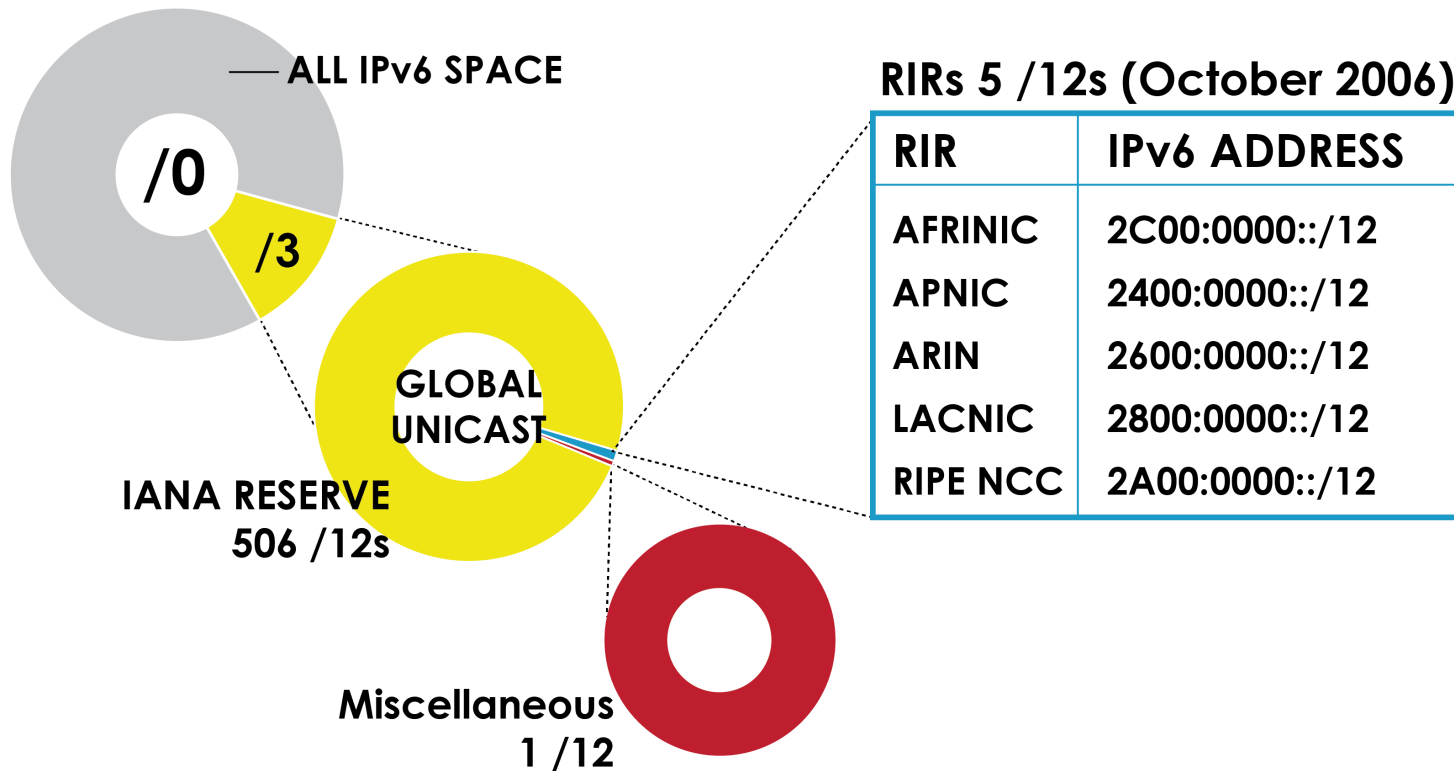

IPv6 ADDRESS SPACE

How much has been allocated to the RIRs?