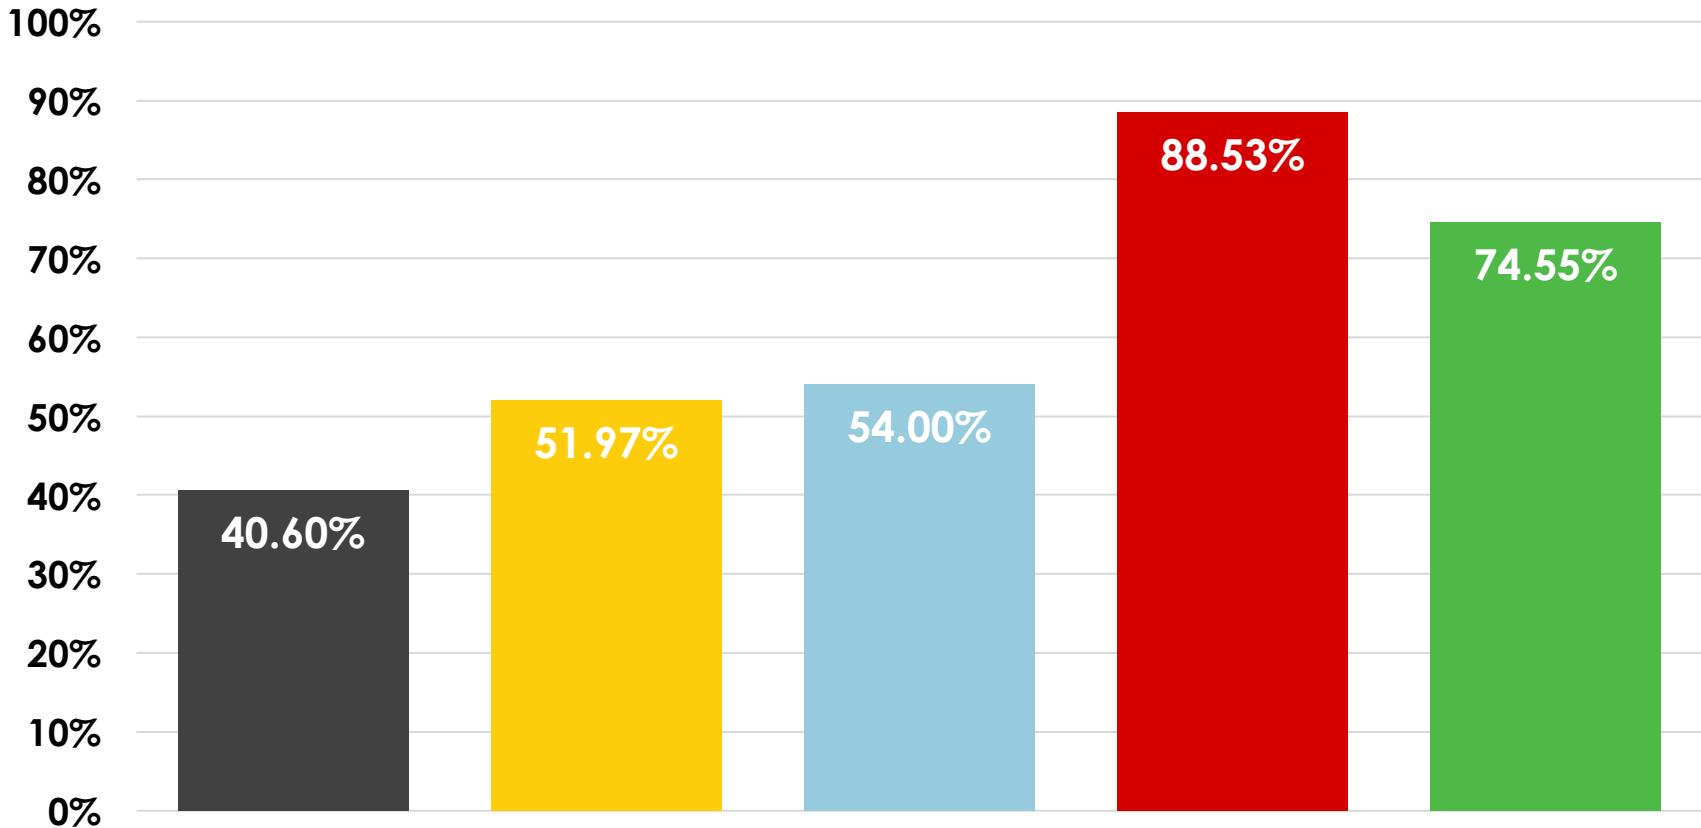

PERCENTAGE OF MEMBERS WITH BOTH IPv4 AND IPv6 IN EACH RIR

■ AFRINIC ■ APNIC ■ ARIN ■ LACNIC ■ RIPE NCC