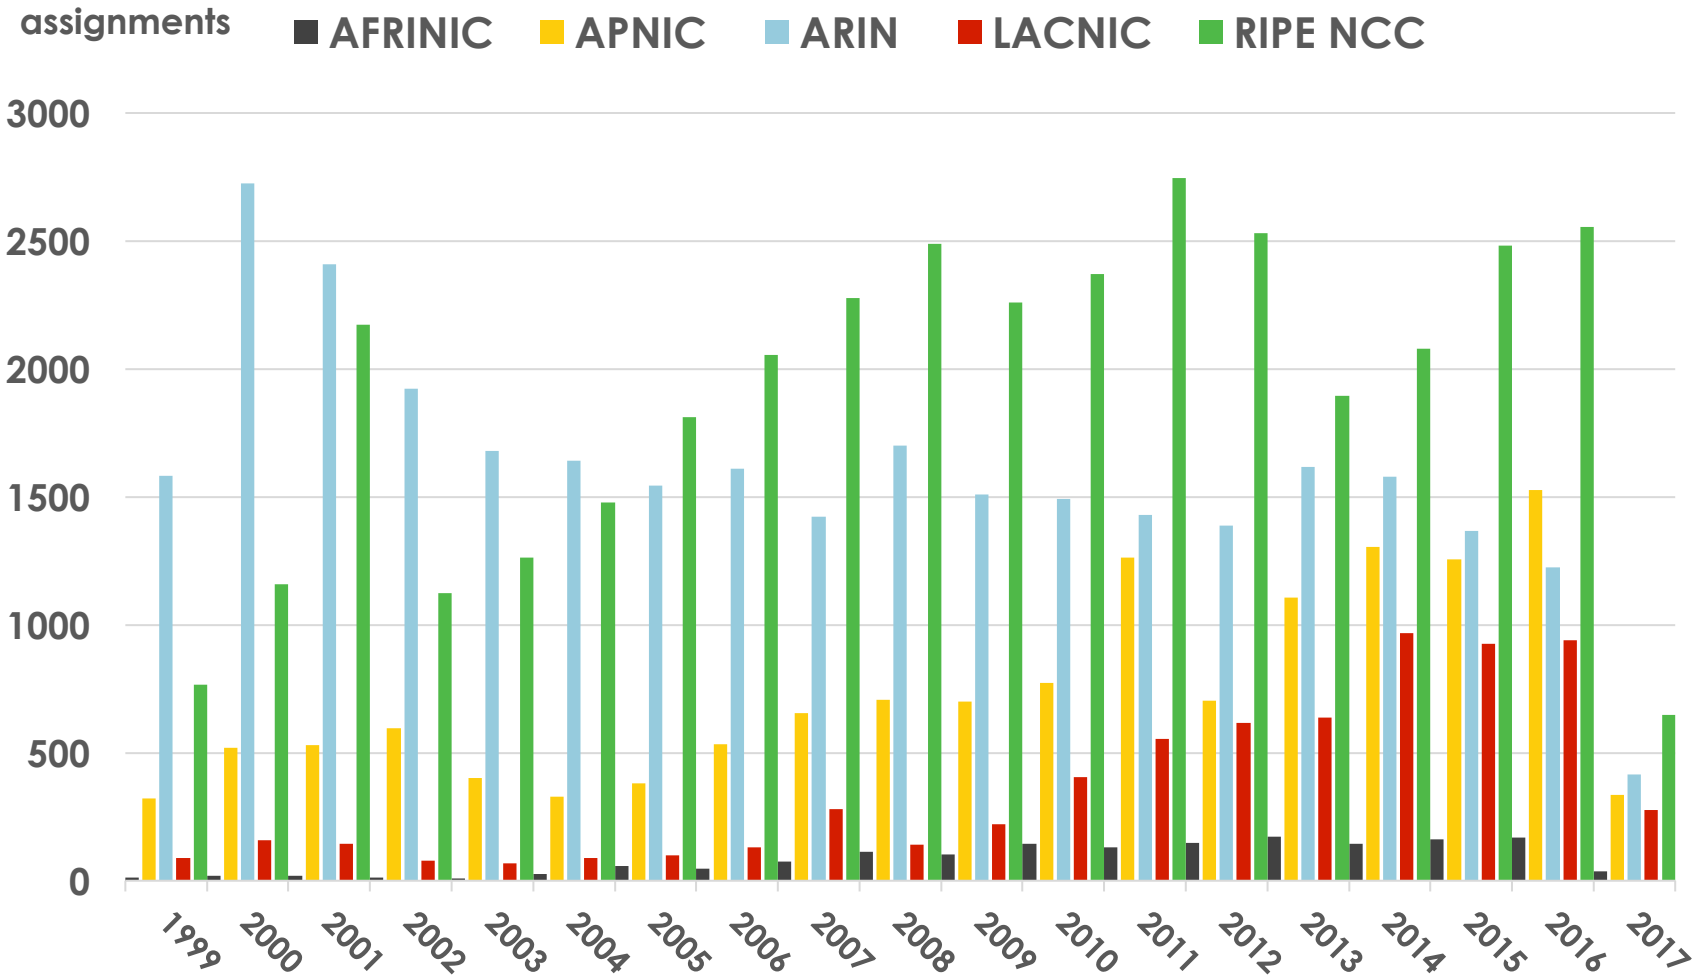

# IPv4 ADDRESS SPACE ISSUED (RIRs TO CUSTOMERS)

In terms of /8s, how much total space has each RIR issued?  
(Jan 1999 – Mar 2017)

2001:610:240:0-193:0:0:202  
62:109:128-195:048:02:03  
193:0:0:203 2001:610:240:0-193:0:0:202  
2001:610:240:0-193:0:0:202  
62:109:128-195:048:02:03  
2001:610:240-193:0:0:203  
193:0:0:203  
Number Resource Organization

# ASN ASSIGNMENTS (RIRs TO CUSTOMERS)

How many ASNs has each RIR assigned by year?

2001:610:240:0-193:0:0:202 62:109:128 195:048:02:03 178:12:02:02 2001:610:240 193:0:0:203 195:048:02:03  
62:109:128 195:048:02:03 2001:610:240 193:0:0:205 2001:610:240:0-193:0:0:202  
193:0:0:203 2001:610:240:0-193:0:0:202 62:109:128 195:048:02:03 178:12:02:02 2001:610:240 193:0:0:203  
2001:610:240:0-193:0:0:202 62:109:128 195:048:02:03 178:12:02:02 2001:610:240 193:0:0:203  
Number Resource Organization

# ASN ASSIGNMENTS (RIRs TO CUSTOMERS)

How many total ASNs has each RIR assigned?  
(Jan 1999 – Mar 2017)

2001:610:240:0-1933:0:0:202 62:109:128 195:048:02:03 178:42:02:02 2001:610:240 193:0:0:203 195:048:02:03  
62:109:128 195:048:02:03 2001:610:240 193:0:0:202 62:109:128 195:048:02:03 178:42:02:02 2001:610:240 193:0:0:203  
193:0:0:203 2001:610:240:0-1933:0:0:202 62:109:128 195:048:02:03 178:42:02:02 2001:610:240 193:0:0:203  
2001:610:240:0-1933:0:0:202 62:109:128 195:048:02:03 178:42:02:02 2001:610:240 193:0:0:203