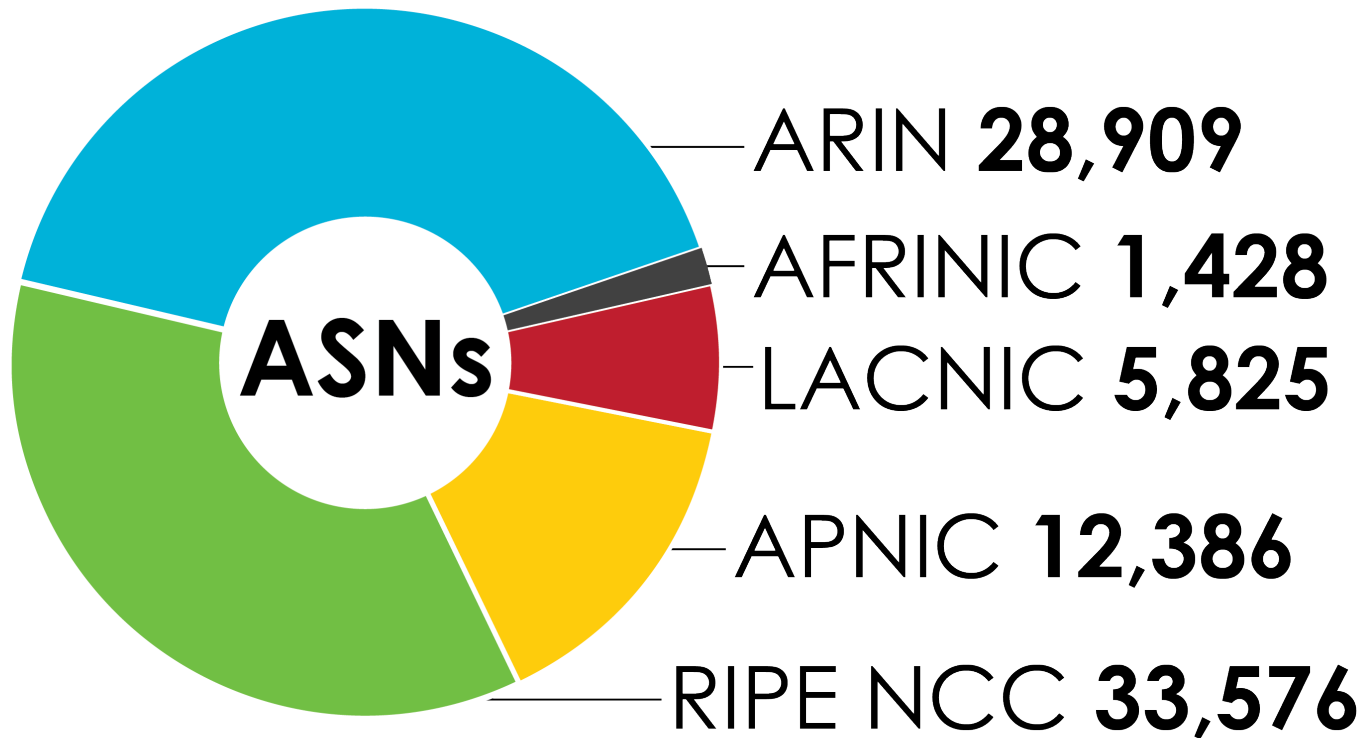

# INTERNET NUMBER RESOURCE STATUS REPORT

As of 31 March 2016

Prepared by  
Regional Internet Registries  
AFRINIC, APNIC, ARIN, LACNIC and the RIPE NCC

2001:610:240:0-193:0:0:202 62:109:128 195:048:02:03 178:42:02:02 2001:610:240 193:0:0:203 195:048:02:03  
62:109:128 195:048:02:03 2001:610:240 193:0:0:202 62:109:128 195:048:02:03 178:42:02:02 2001:610:240 193:0:0:203 195:048:02:03  
193:0:0:203 2001:610:240:0-193:0:0:202 62:109:128 195:048:02:03 178:42:02:02 2001:610:240 193:0:0:203 195:048:02:03  
2001:610:240:0-193:0:0:202 62:109:128 195:048:02:03 178:42:02:02 2001:610:240 193:0:0:203 195:048:02:03  
Number Resource Organization

# ASN ASSIGNMENTS (RIRs TO CUSTOMERS)

How many ASNs has each RIR assigned by year?

2001:610:240:0-1933:0:0:202 62:109:128 195:048:02:03 178:12:02:02 2001:610:240 193:0:0:203 195:048:02:03  
 62:109:128 195:048:02:03 193:0:0:202 62:109:128 195:048:02:03 178:12:02:02 2001:610:240 193:0:0:203 195:048:02:03  
 193:0:0:203 2001:610:240:0-1933:0:0:202 62:109:128 195:048:02:03 178:12:02:02 2001:610:240 193:0:0:203 195:048:02:03  
 2001:610:240:0-1933:0:0:202 62:109:128 195:048:02:03 178:12:02:02 2001:610:240 193:0:0:203 195:048:02:03  
 Number Resource Organization

# ASN ASSIGNMENTS (RIRs TO CUSTOMERS)

How many total ASNs has each RIR assigned?  
(Jan 1999 – March 2016)

2001:610:240:0-1933:0:0:202 62:109:128 195:048:02:03 178:42:02:02 2001:610:240 193:0:0:203 195:048:02:03  
62:109:128 195:048:02:03 2001:610:240 193:0:0:202 62:109:128 195:048:02:03 178:42:02:02 2001:610:240 193:0:0:203 195:048:02:03  
193:0:0:203 2001:610:240:0-1933:0:0:202 62:109:128 195:048:02:03 178:42:02:02 2001:610:240 193:0:0:203 195:048:02:03  
2001:610:240:0-1933:0:0:202 62:109:128 195:048:02:03 178:42:02:02 2001:610:240 193:0:0:203 195:048:02:03  
Number Resource Organization