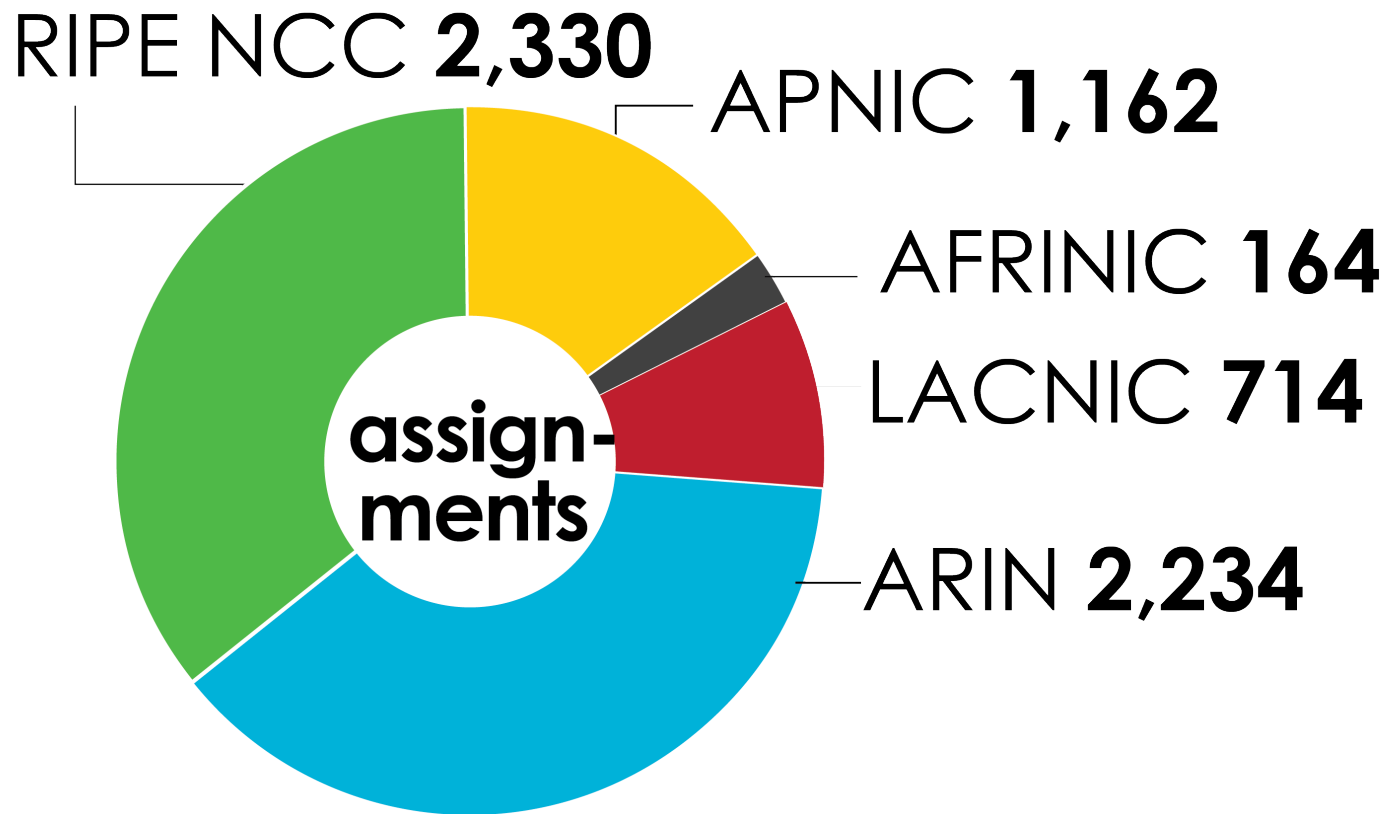

# 4-BYTE ASN ASSIGNMENTS

How many total 4-byte ASNs has each RIR assigned?  
(Jan 2007 – March 2016)

2001:610:240:0-193:0:0:202 62:109:128 195:048:02:03 178:12:02:02 2001:610:240 193:0:0:203 195:048:02:03  
 62:109:128 195:048:02:03 2001:610:240 193:0:0:203 195:048:02:03 178:12:02:02 2001:610:240 193:0:0:203 195:048:02:03  
 193:0:0:203 2001:610:240:0-193:0:0:202 62:109:128 195:048:02:03 178:12:02:02 2001:610:240 193:0:0:203 195:048:02:03  
 2001:610:240:0-193:0:0:202 62:109:128 195:048:02:03 178:12:02:02 2001:610:240 193:0:0:203 195:048:02:03  
 Number Resource Organization

# IPv6 ALLOCATIONS (RIRs TO LIRs/ISPs)

How many allocations have been made by each RIR by year?

2000 allocations

2001:610:240:0-1933:0:0:202 62:109:128 195:048:02:03 178:42:02:02 2001:610:240 193:0:0:203 195:048:02:03  
62:109:128 195:048:02:03 193:0:0:202 62:109:128 195:048:02:03 178:42:02:02 2001:610:240 193:0:0:203 195:048:02:03  
193:0:0:203 2001:610:240:0-1933:0:0:202 62:109:128 195:048:02:03 178:42:02:02 2001:610:240 193:0:0:203 195:048:02:03  
2001:610:240:0-1933:0:0:202 62:109:128 195:048:02:03 178:42:02:02 2001:610:240 193:0:0:203 195:048:02:03  
Number Resource Organization

# IPv6 ASSIGNMENTS (RIRs TO END-USERS)

How many total assignments have been made by each RIR?  
(Jan 2002 – March 2016)