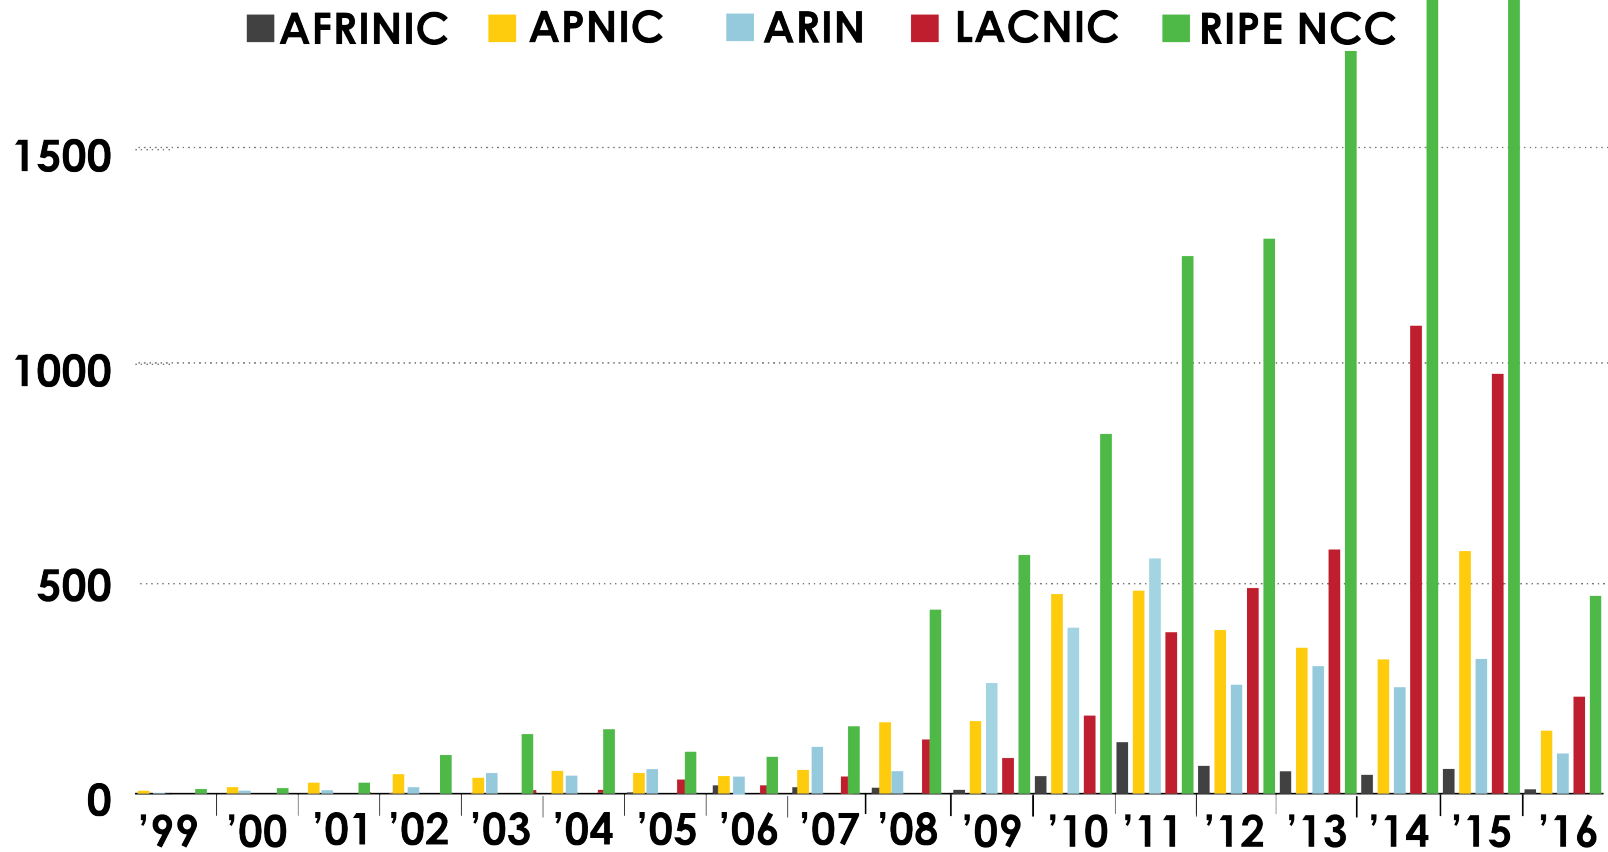

# ASN ASSIGNMENTS (RIRs TO CUSTOMERS)

How many total ASNs has each RIR assigned?  
(Jan 1999 – March 2016)

2001:610:240:0-1933:0:0:202 62:109:128 195:048:02:03 178:42:02:02 2001:610:240 193:0:0:203 195:048:02:03  
62:109:128 195:048:02:03 2001:610:240 193:0:0:202 62:109:128 195:048:02:03 178:42:02:02 2001:610:240 193:0:0:203 195:048:02:03  
193:0:0:203 2001:610:240:0-1933:0:0:202 62:109:128 195:048:02:03 178:42:02:02 2001:610:240 193:0:0:203 195:048:02:03  
2001:610:240:0-1933:0:0:202 62:109:128 195:048:02:03 178:42:02:02 2001:610:240 193:0:0:203 195:048:02:03  
Number Resource Organization

# 4-BYTE ASN ASSIGNMENTS

How many total 4-byte ASNs has each RIR assigned?  
(Jan 2007 – March 2016)

2001:610:240:0-193:0:0:202 62:109:128 195:048:02:03 178:12:02:02 2001:610:240 193:0:0:203 195:048:02:03  
 62:109:128 195:048:02:03 2001:610:240 193:0:0:203 195:048:02:03 178:12:02:02 2001:610:240 193:0:0:203 195:048:02:03  
 193:0:0:203 2001:610:240:0-193:0:0:202 62:109:128 195:048:02:03 178:12:02:02 2001:610:240 193:0:0:203 195:048:02:03  
 2001:610:240:0-193:0:0:202 62:109:128 195:048:02:03 178:12:02:02 2001:610:240 193:0:0:203 195:048:02:03  
 Number Resource Organization

# IPv6 ALLOCATIONS (RIRs TO LIRs/ISPs)

How many allocations have been made by each RIR by year?

2000 allocations

2001:610:240:0-1933:0:0:202 62:109:128 195:048:02:03 178:42:02:02 2001:610:240 193:0:0:203 195:048:02:03  
62:109:128 195:048:02:03 193:0:0:202 62:109:128 195:048:02:03 178:42:02:02 2001:610:240 193:0:0:203 195:048:02:03  
193:0:0:203 2001:610:240:0-1933:0:0:202 62:109:128 195:048:02:03 178:42:02:02 2001:610:240 193:0:0:203 195:048:02:03  
2001:610:240:0-1933:0:0:202 62:109:128 195:048:02:03 178:42:02:02 2001:610:240 193:0:0:203 195:048:02:03  
Number Resource Organization

# IPv6 ASSIGNMENTS (RIRs TO END-USERS)

How many total assignments have been made by each RIR?  
(Jan 2002 – March 2016)