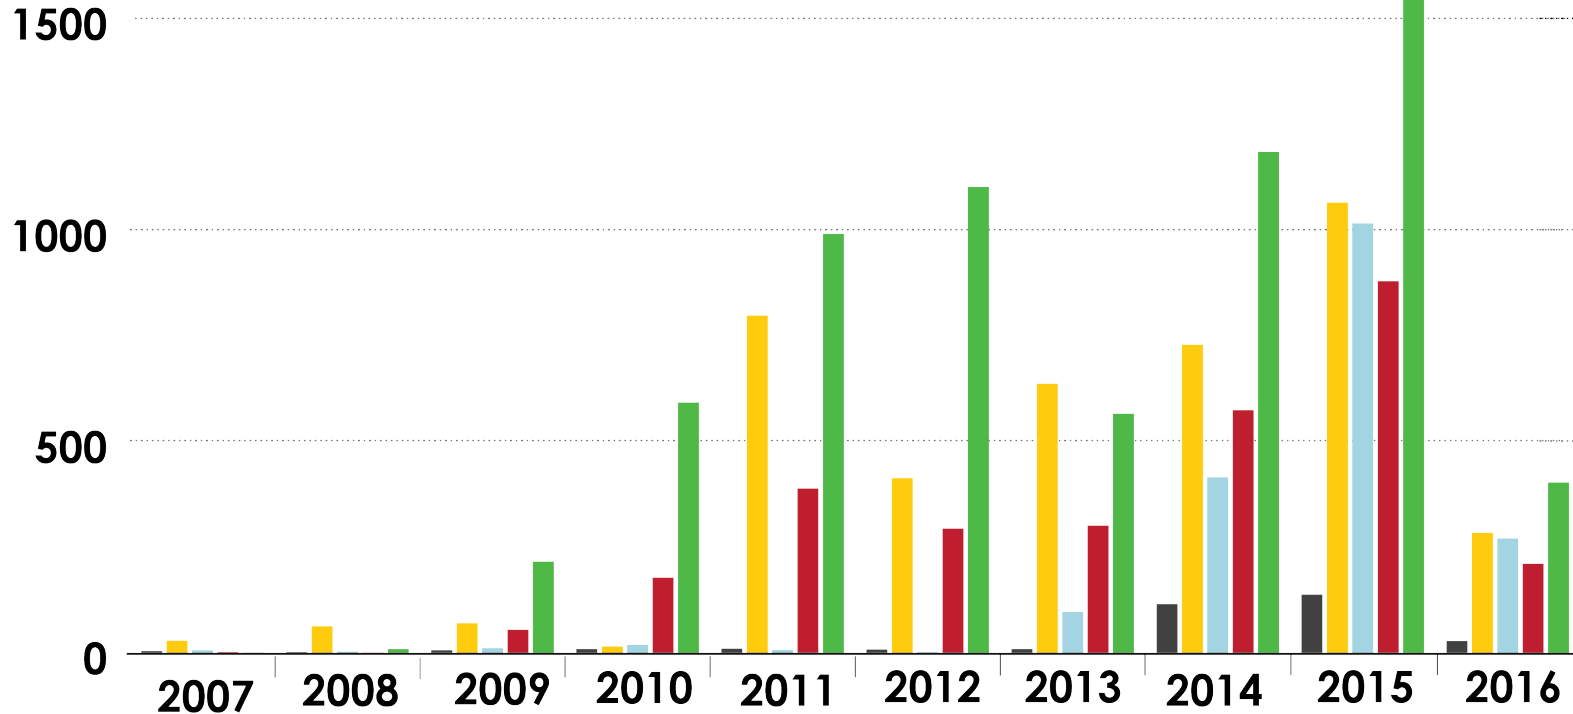

2001:610:240:0-193:0:0:202 62:109:128-195:048:02:03 178:42:02:02 2001:610:240 193:0:0:203 195:048:02:03
62:109:128-195:048:02:03 2001:610:240 193:0:0:202 62:109:128-195:048:02:03 178:42:02:02 2001:610:240 193:0:0:203
193:0:0:203 2001:610:240:0-193:0:0:202 62:109:128-195:048:02:03 178:42:02:02 2001:610:240 193:0:0:203
2001:610:240:0-193:0:0:202 62:109:128-195:048:02:03 178:42:02:02 2001:610:240 193:0:0:203
Number Resource Organization