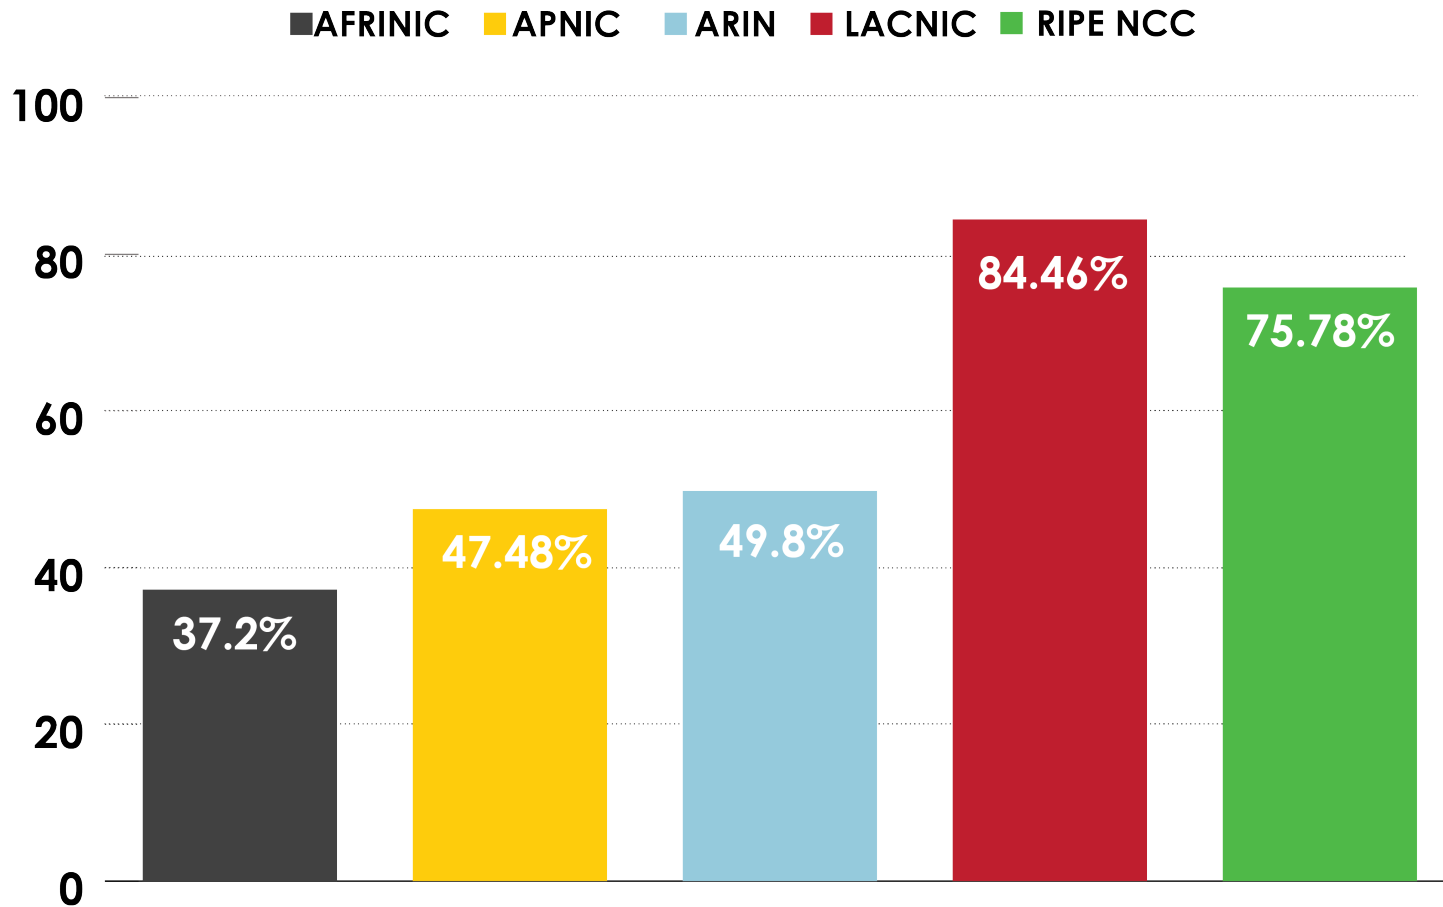

# 4-BYTE ASN ASSIGNMENTS

How many total 4-byte ASNs has each RIR assigned?  
(Jan 2007 – March 2016)

2001:610:240:0-193:0:0:202 62:109:128 195:048:02:03 178:12:02:02 2001:610:240 193:0:0:203 195:048:02:03  
 62:109:128 195:048:02:03 2001:610:240 193:0:0:203 195:048:02:03 178:12:02:02 2001:610:240 193:0:0:203 195:048:02:03  
 193:0:0:203 2001:610:240:0-193:0:0:202 62:109:128 195:048:02:03 178:12:02:02 2001:610:240 193:0:0:203 195:048:02:03  
 2001:610:240:0-193:0:0:202 62:109:128 195:048:02:03 178:12:02:02 2001:610:240 193:0:0:203 195:048:02:03  
 Number Resource Organization

# IPv6 ALLOCATIONS (RIRs TO LIRs/ISPs)

How many allocations have been made by each RIR by year?

2000 allocations

2001:610:240:0-1933:0:0:202 62:109:128 195:048:02:03 178:42:02:02 2001:610:240 193:0:0:203 195:048:02:03  
62:109:128 195:048:02:03 193:0:0:202 62:109:128 195:048:02:03 178:42:02:02 2001:610:240 193:0:0:203 195:048:02:03  
193:0:0:203 2001:610:240:0-1933:0:0:202 62:109:128 195:048:02:03 178:42:02:02 2001:610:240 193:0:0:203 195:048:02:03  
2001:610:240:0-1933:0:0:202 62:109:128 195:048:02:03 178:42:02:02 2001:610:240 193:0:0:203 195:048:02:03  
Number Resource Organization

# IPv6 ASSIGNMENTS (RIRs TO END-USERS)

How many total assignments have been made by each RIR?  
(Jan 2002 – March 2016)

# PERCENTAGE OF MEMBERS WITH BOTH IPv4 AND IPv6 IN EACH RIR

2001:610:240:0 193.0.0.202 62.109.128 195.048.02.03 178.12.02.02 2001:610:240 193.0.0.203 195.048.02.03  
62.109.128 195.048.02.03 2001:610:240 193.0.0.203 195.048.02.03 178.12.02.02 2001:610:240 193.0.0.202  
193.0.0.203 2001:610:240:0 193.0.0.202 62.109.128 195.048.02.03 178.12.02.02 2001:610:240 193.0.0.203  
2001:610:240:0 193.0.0.202 62.109.128 195.048.02.03 178.12.02.02 2001:610:240 193.0.0.203  
Number Resource Organization