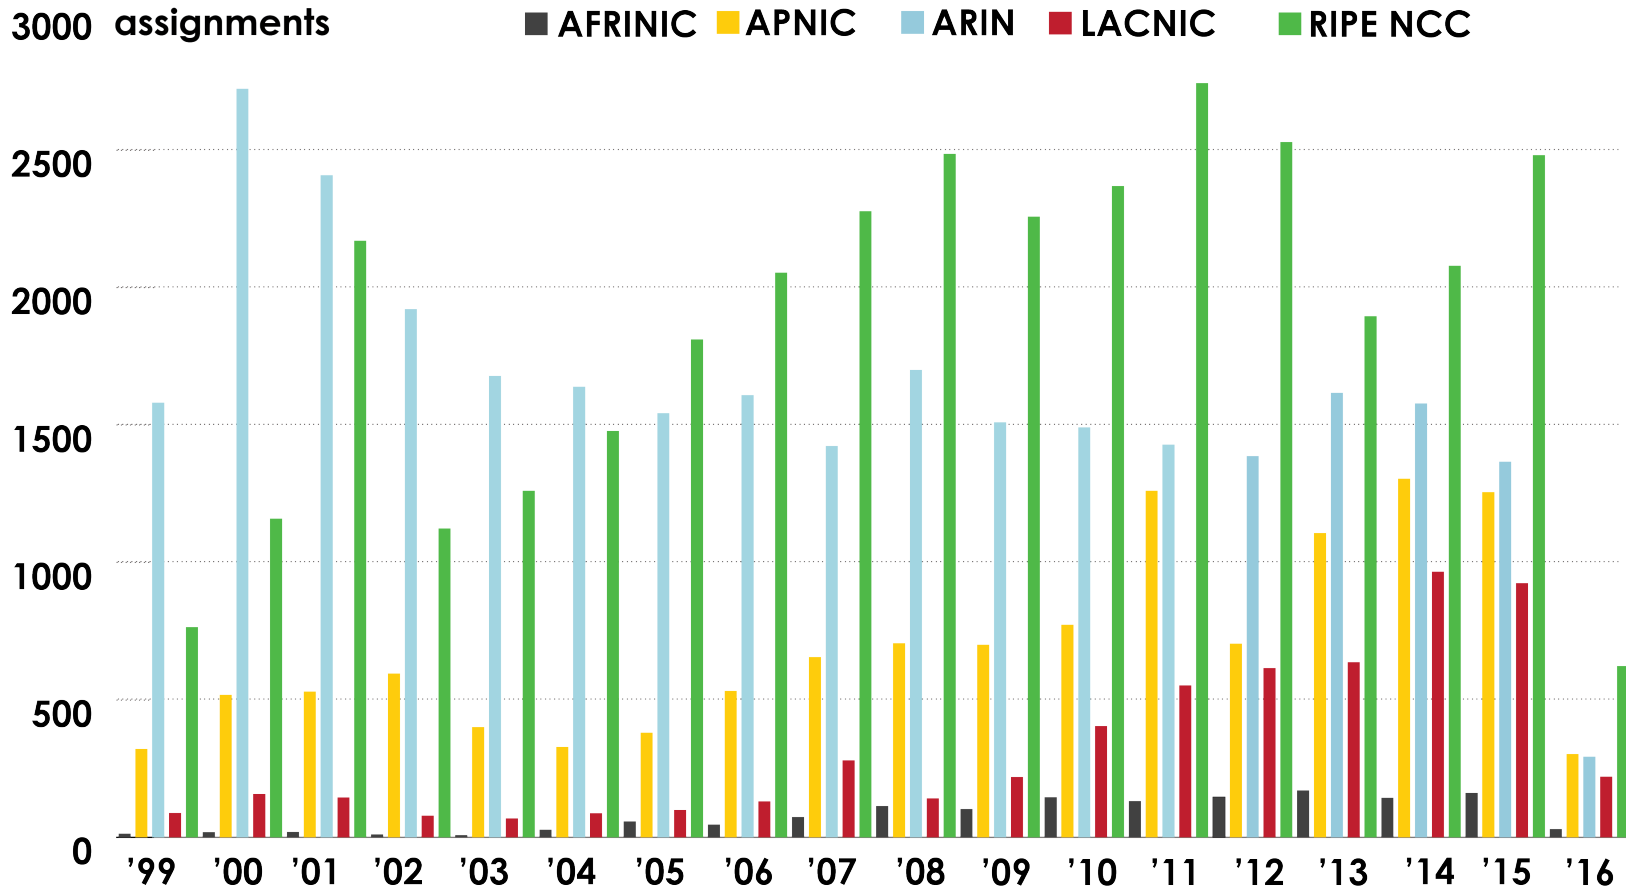

# INTERNET NUMBER RESOURCE STATUS REPORT

As of 31 March 2016

Prepared by  
Regional Internet Registries  
AFRINIC, APNIC, ARIN, LACNIC and the RIPE NCC

2001:610:240:0-193:0:0:202 62:109:128 195:048:02:03 178:42:02:02 2001:610:240 193:0:0:203 195:048:02:03  
62:109:128 195:048:02:03 2001:610:240 193:0:0:202 62:109:128 195:048:02:03 178:42:02:02 2001:610:240 193:0:0:203 195:048:02:03  
193:0:0:203 2001:610:240:0-193:0:0:202 62:109:128 195:048:02:03 178:42:02:02 2001:610:240 193:0:0:203 195:048:02:03  
2001:610:240:0-193:0:0:202 62:109:128 195:048:02:03 178:42:02:02 2001:610:240 193:0:0:203 195:048:02:03  
Number Resource Organization

# ASN ASSIGNMENTS (RIRs TO CUSTOMERS)

How many ASNs has each RIR assigned by year?

2001:610:240:0-1933:0:0:202 62:109:128 195:048:02:03 178:12:02:02 2001:610:240 193:0:0:203 195:048:02:03  
 62:109:128 195:048:02:03 193:0:0:202 62:109:128 195:048:02:03 178:12:02:02 2001:610:240 193:0:0:203 195:048:02:03  
 193:0:0:203 2001:610:240:0-1933:0:0:202 62:109:128 195:048:02:03 178:12:02:02 2001:610:240 193:0:0:203 195:048:02:03  
 2001:610:240:0-1933:0:0:202 62:109:128 195:048:02:03 178:12:02:02 2001:610:240 193:0:0:203 195:048:02:03  
 Number Resource Organization

# ASN ASSIGNMENTS (RIRs TO CUSTOMERS)

How many total ASNs has each RIR assigned?  
(Jan 1999 – March 2016)

2001:610:240:0-1933:0:0:202 62:109:128 195:048:02:03 178:42:02:02 2001:610:240 193:0:0:203 195:048:02:03  
62:109:128 195:048:02:03 2001:610:240 193:0:0:202 62:109:128 195:048:02:03 178:42:02:02 2001:610:240 193:0:0:203 195:048:02:03  
193:0:0:203 2001:610:240:0-1933:0:0:202 62:109:128 195:048:02:03 178:42:02:02 2001:610:240 193:0:0:203 195:048:02:03  
2001:610:240:0-1933:0:0:202 62:109:128 195:048:02:03 178:42:02:02 2001:610:240 193:0:0:203 195:048:02:03  
Number Resource Organization