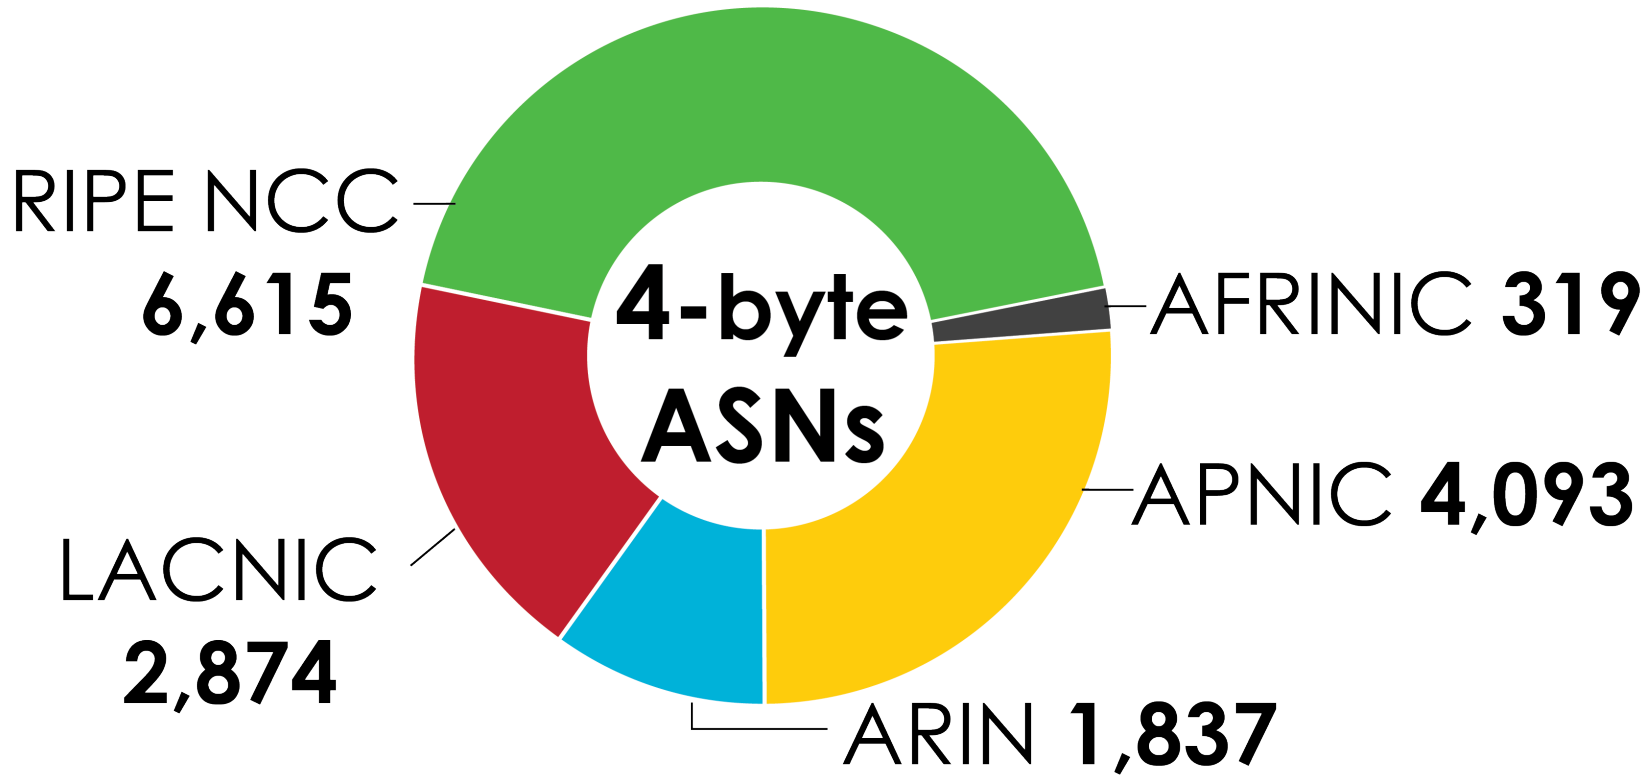

# ASN ASSIGNMENTS (RIRs TO CUSTOMERS)

How many total ASNs has each RIR assigned?  
(Jan 1999 – March 2016)

2001:610:240:0-1933:0:0:202 62:109:128 195:048:02:03 178:42:02:02 2001:610:240 193:0:0:203 195:048:02:03  
62:109:128 195:048:02:03 2001:610:240 193:0:0:202 62:109:128 195:048:02:03 178:42:02:02 2001:610:240 193:0:0:203 195:048:02:03  
193:0:0:203 2001:610:240:0-1933:0:0:202 62:109:128 195:048:02:03 178:42:02:02 2001:610:240 193:0:0:203 195:048:02:03  
2001:610:240:0-1933:0:0:202 62:109:128 195:048:02:03 178:42:02:02 2001:610:240 193:0:0:203 195:048:02:03  
Number Resource Organization

# 4-BYTE ASN ASSIGNMENTS

How many 4-byte ASNs has each RIR assigned by year?

■ AFRINIC ■ APNIC ■ ARIN ■ LACNIC ■ RIPE NCC

2000 4-byte ASN Assignments

2001:610:240:0-193:0:0:202 62:109:128-195:048:02:03 178:42:02:02 2001:610:240 193:0:0:203 195:048:02:03  
62:109:128-195:048:02:03 2001:610:240 193:0:0:202 62:109:128-195:048:02:03 178:42:02:02 2001:610:240 193:0:0:203  
193:0:0:203 2001:610:240:0-193:0:0:202 62:109:128-195:048:02:03 178:42:02:02 2001:610:240 193:0:0:203  
2001:610:240:0-193:0:0:202 62:109:128-195:048:02:03 178:42:02:02 2001:610:240 193:0:0:203  
Number Resource Organization

# 4-BYTE ASN ASSIGNMENTS

How many total 4-byte ASNs has each RIR assigned?  
(Jan 2007 – March 2016)

2001:610:240:0-193:0:0:202 62:109:128 195:048:02:03 178:12:02:02 2001:610:240 193:0:0:203 195:048:02:03  
 62:109:128 195:048:02:03 2001:610:240 193:0:0:203 195:048:02:03 178:12:02:02 2001:610:240 193:0:0:203 195:048:02:03  
 193:0:0:203 2001:610:240:0-193:0:0:202 62:109:128 195:048:02:03 178:12:02:02 2001:610:240 193:0:0:203 195:048:02:03  
 2001:610:240:0-193:0:0:202 62:109:128 195:048:02:03 178:12:02:02 2001:610:240 193:0:0:203 195:048:02:03  
 Number Resource Organization