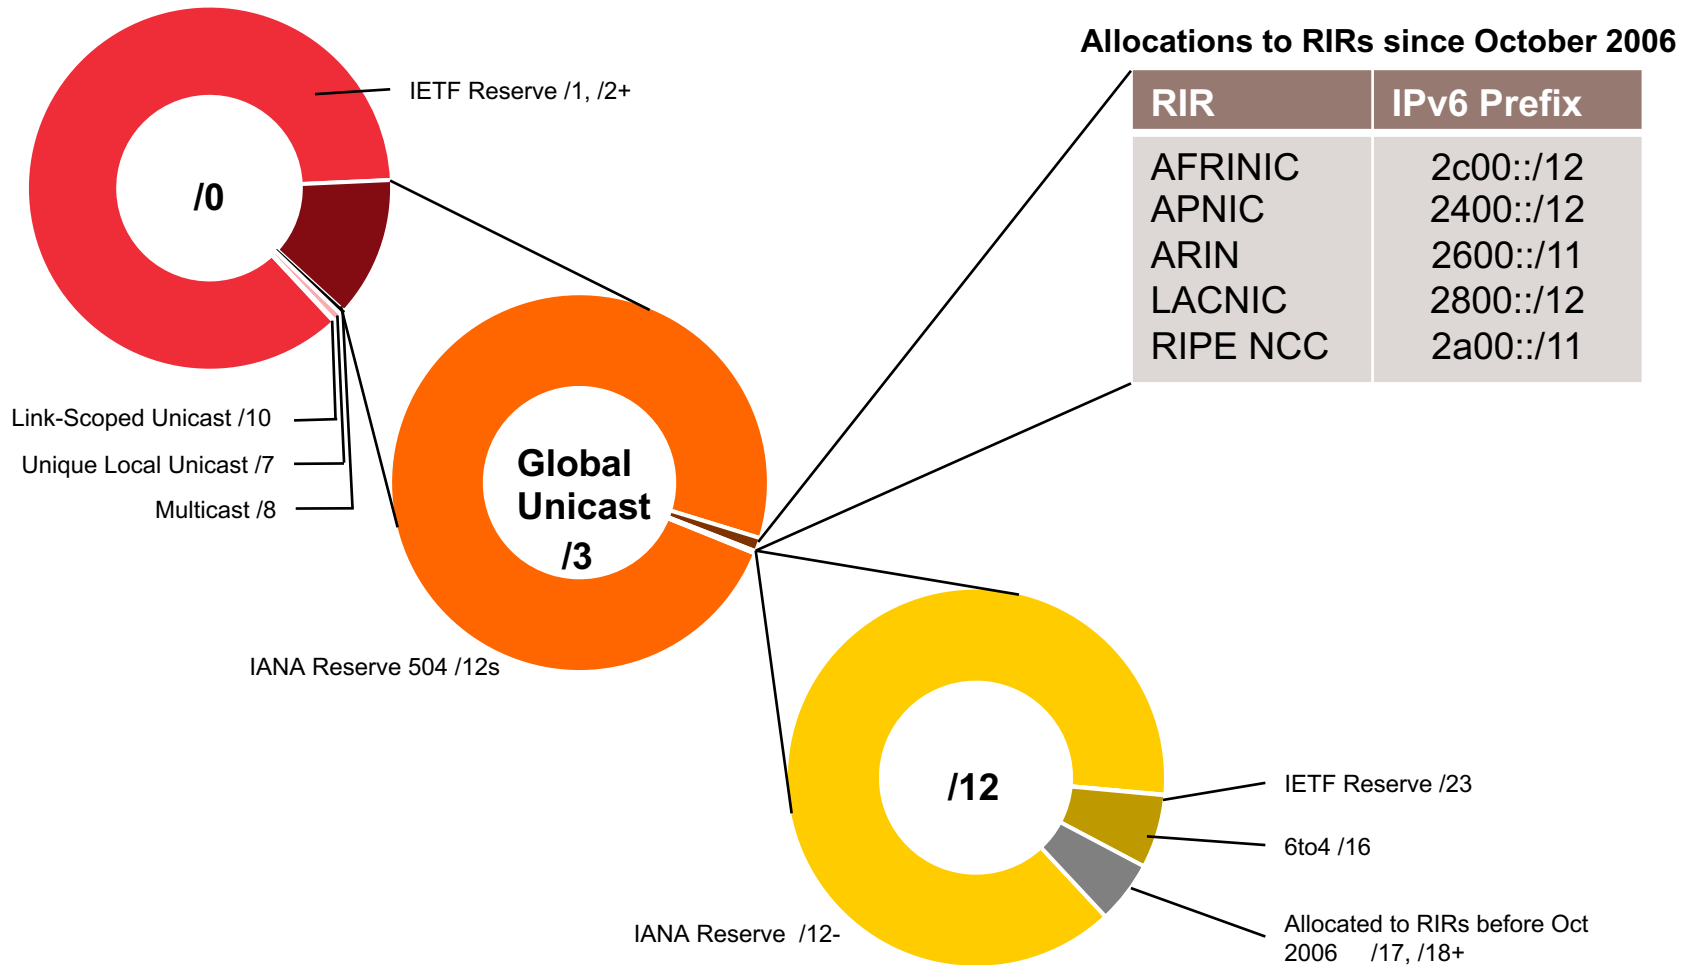

# Inter-RIR IPv4 Transfers

Total number of IPv4 transfers between RIRs

		Recipient RIR				
		AFRINIC	APNIC	ARIN	LACNIC	RIPE NCC
Source RIR	AFRINIC		0	0	0	0
	APNIC	0		131	3	263
	ARIN	0	474		25	565
	LACNIC	0	1	20		26
	RIPE NCC	0	144	224	9	

## Inter-RIR Transferred IPv4 Addresses

Total number of IPv4 addresses transferred between RIRs

		Recipient RIR				
		AFRINIC	APNIC	ARIN	LACNIC	RIPE NCC
Source RIR	AFRINIC		0	0	0	0
	APNIC	0		1.136M	.002M	1.711M
	ARIN	0	19.709M		.0271M	17.150M
	LACNIC	0	.002M	.051M		.461M
	RIPE NCC	0	2.527M	3.076M	.006M	

**IPv6**

# All IPv6 Address Space

How much has been allocated to the RIRs?