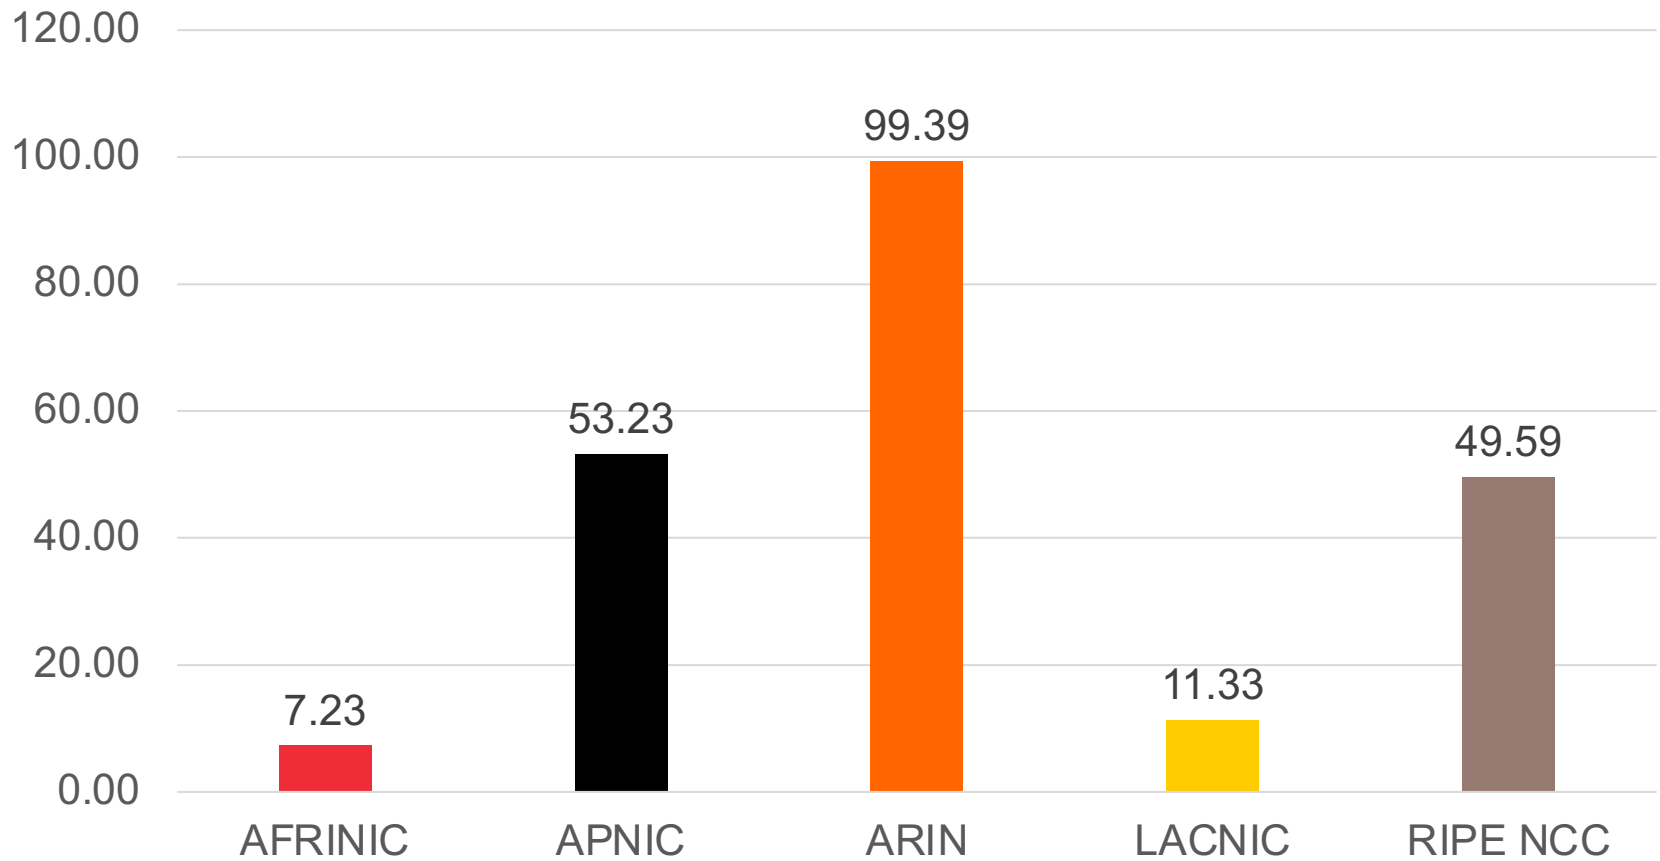

Total IPv4 Addresses Managed by each RIR

In terms of /8s