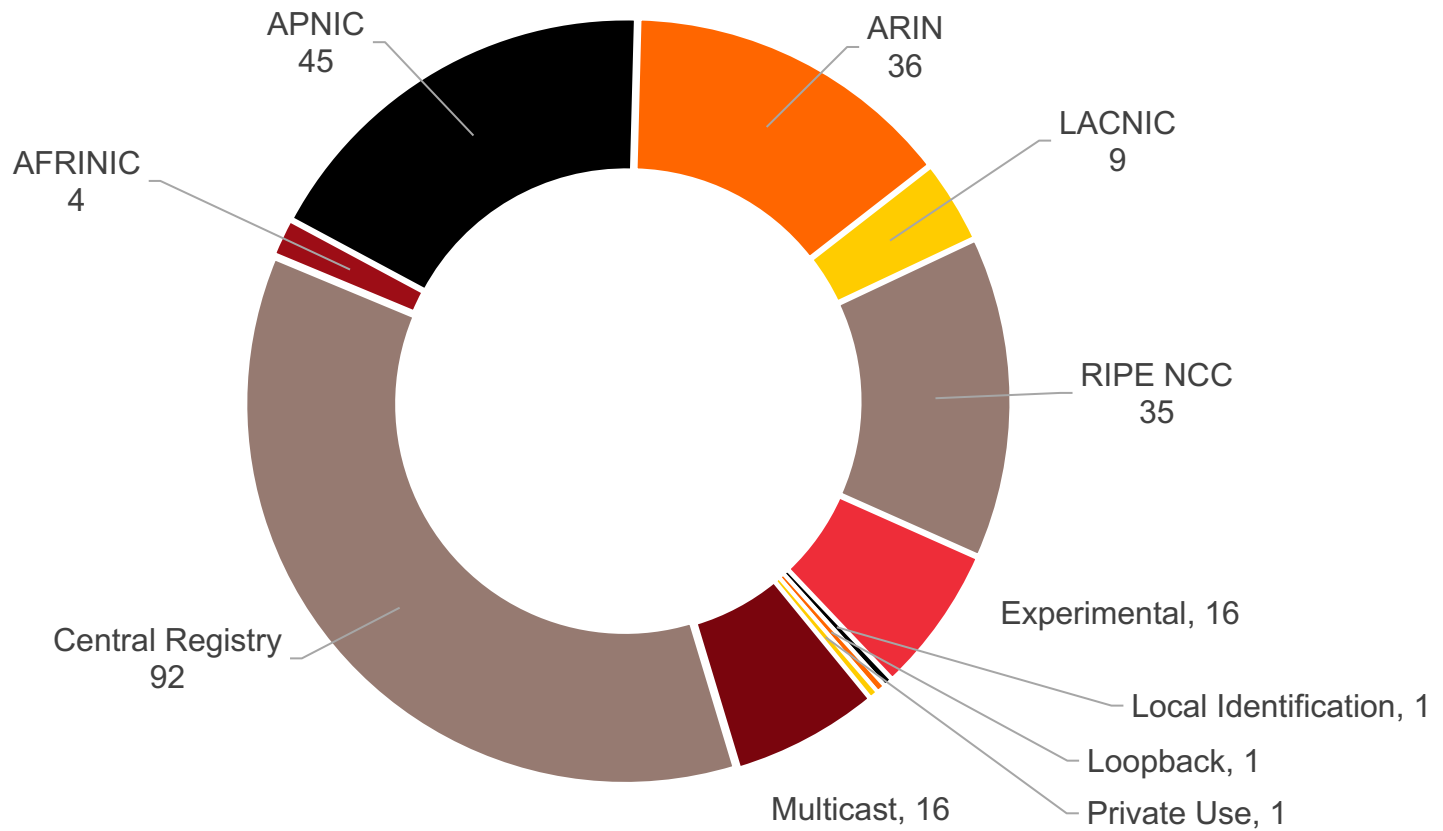

# Internet Number Resource Status Report

Prepared by  
Regional Internet Registries  
AFRINIC, APNIC, ARIN, LACNIC, RIPE NCC

As of 31 March 2023

# All IPv4 Address Space

# Total IPv4 Addresses Managed by each RIR

In terms of /8s