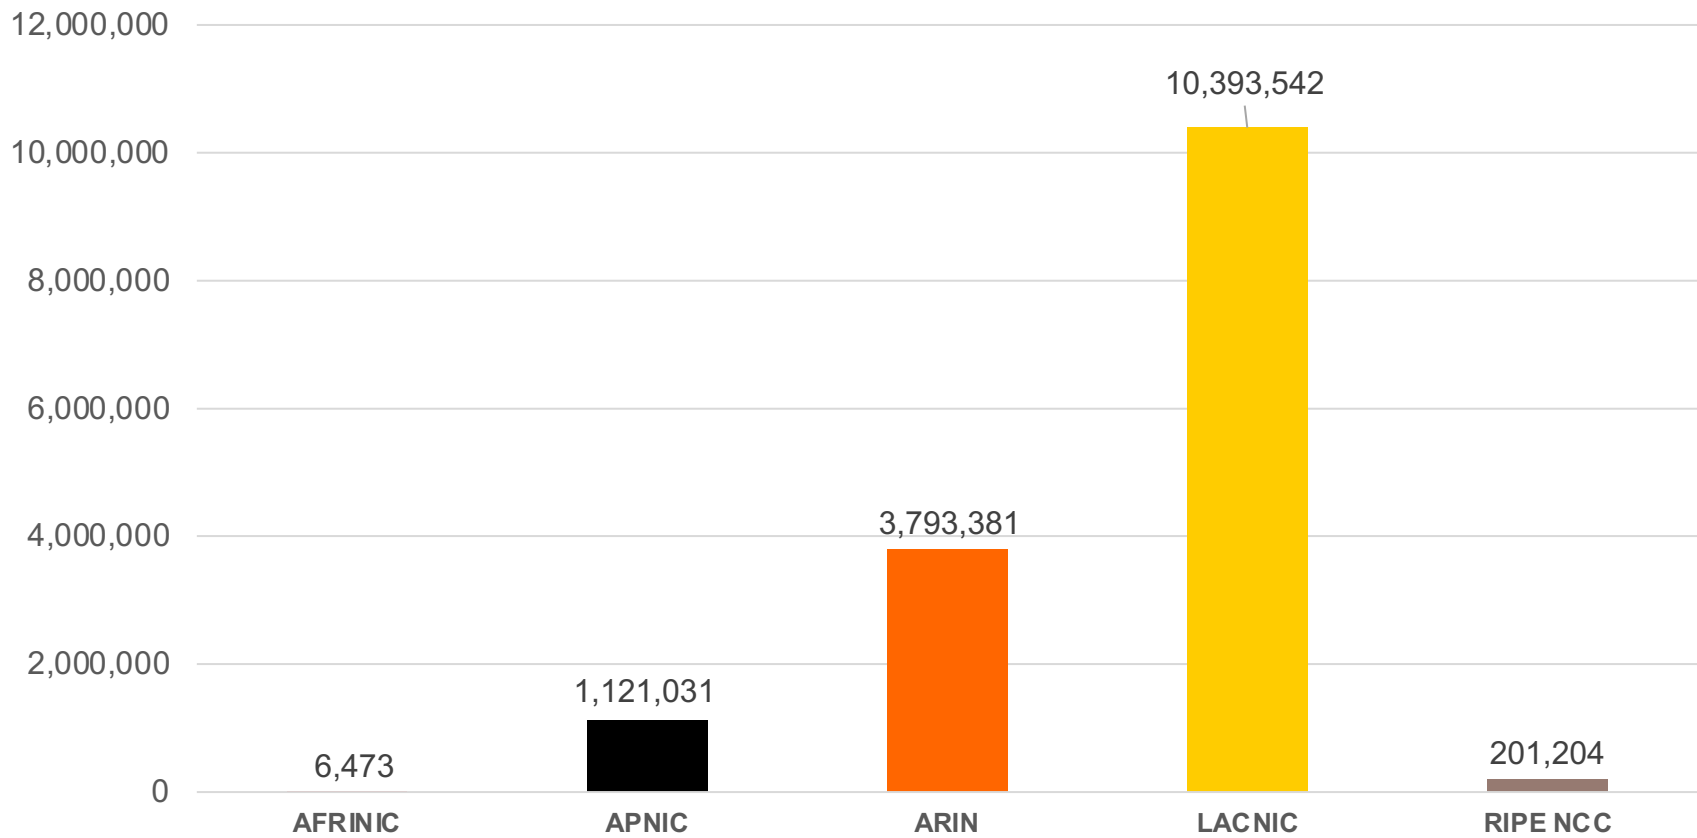

# IPv6 Allocations Issued by RIRs

How many prefixes has each RIR allocated per year?

# Total Allocated IPv6 Space

Total size of IPv6 space (in /32s) that each RIR has allocated

# IPv6 Assignments Issued by RIRs

How many prefixes has each RIR assigned per year?

# Total Assigned IPv6 Space

Total size of IPv6 space (in /48s) that each RIR has assigned