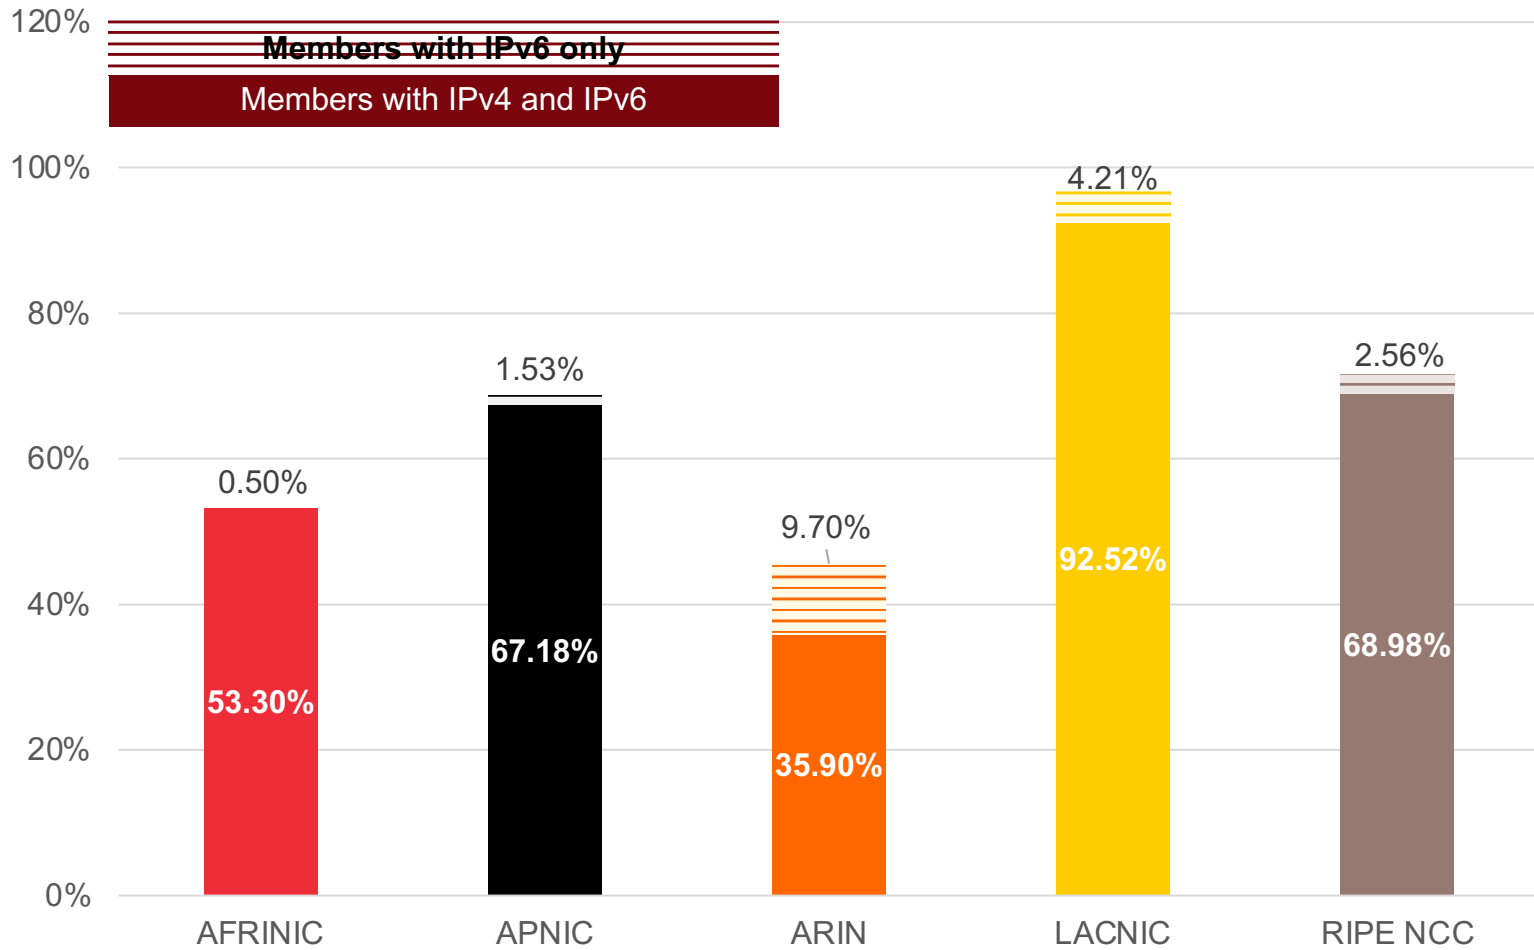

# Total Allocated IPv6 Space

Total size of IPv6 space (in /32s) that each RIR has allocated

# IPv6 Assignments Issued by RIRs

How many prefixes has each RIR assigned per year?

# Total Assigned IPv6 Space

Total size of IPv6 space (in /48s) that each RIR has assigned

# Percentage of Members with IPv6 in each RIR