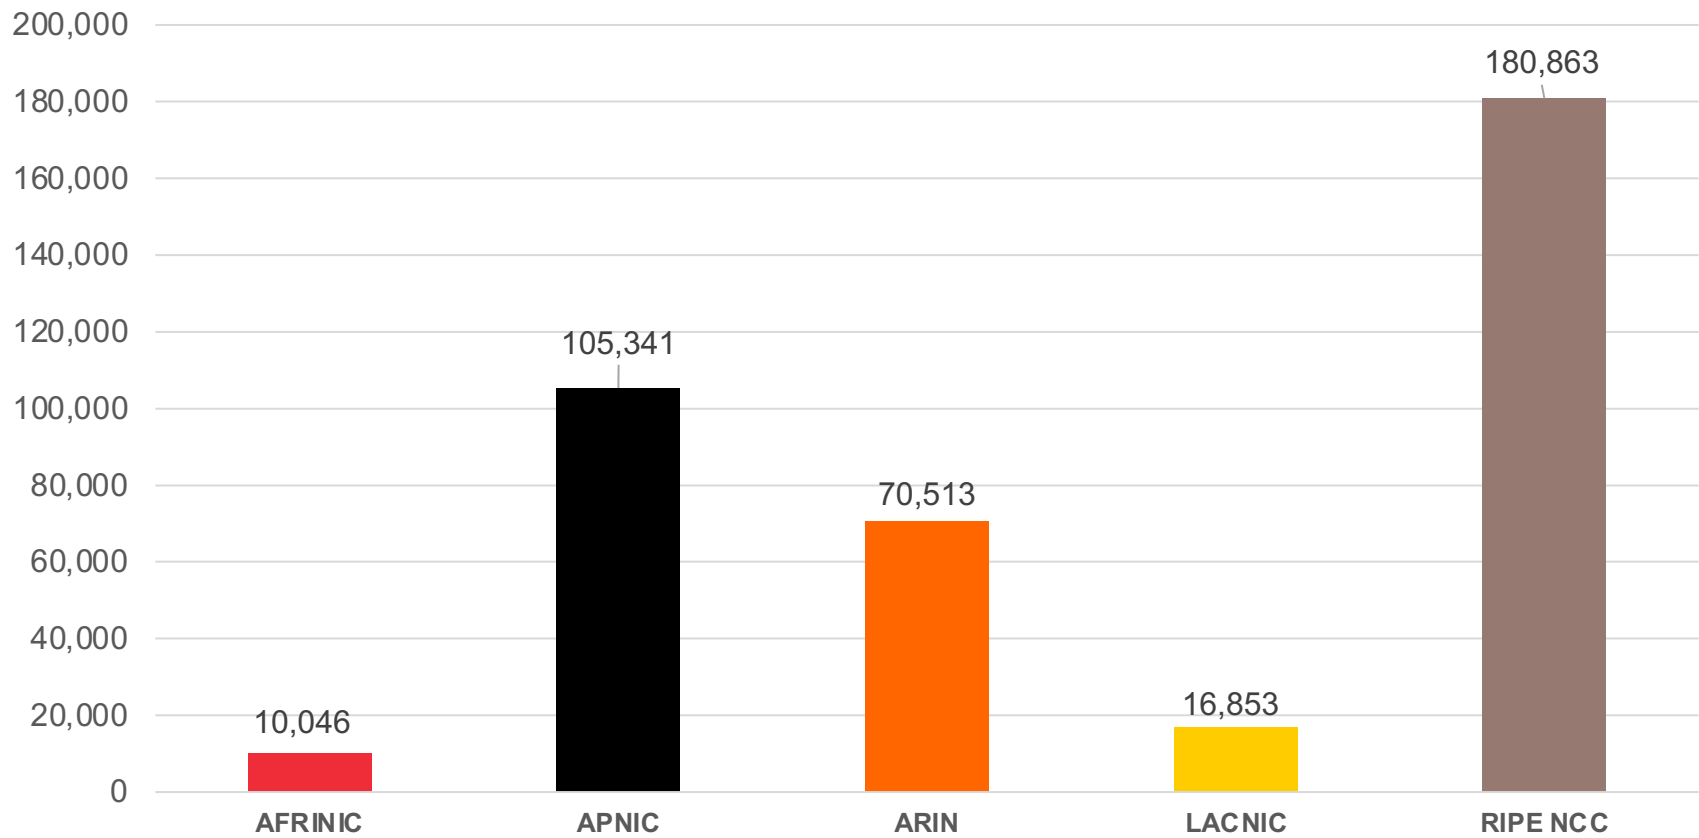

**IPv6**

# All IPv6 Address Space

How much has been allocated to the RIRs?

# IPv6 Allocations Issued by RIRs

How many prefixes has each RIR allocated per year?

# Total Allocated IPv6 Space

Total size of IPv6 space (in /32s) that each RIR has allocated