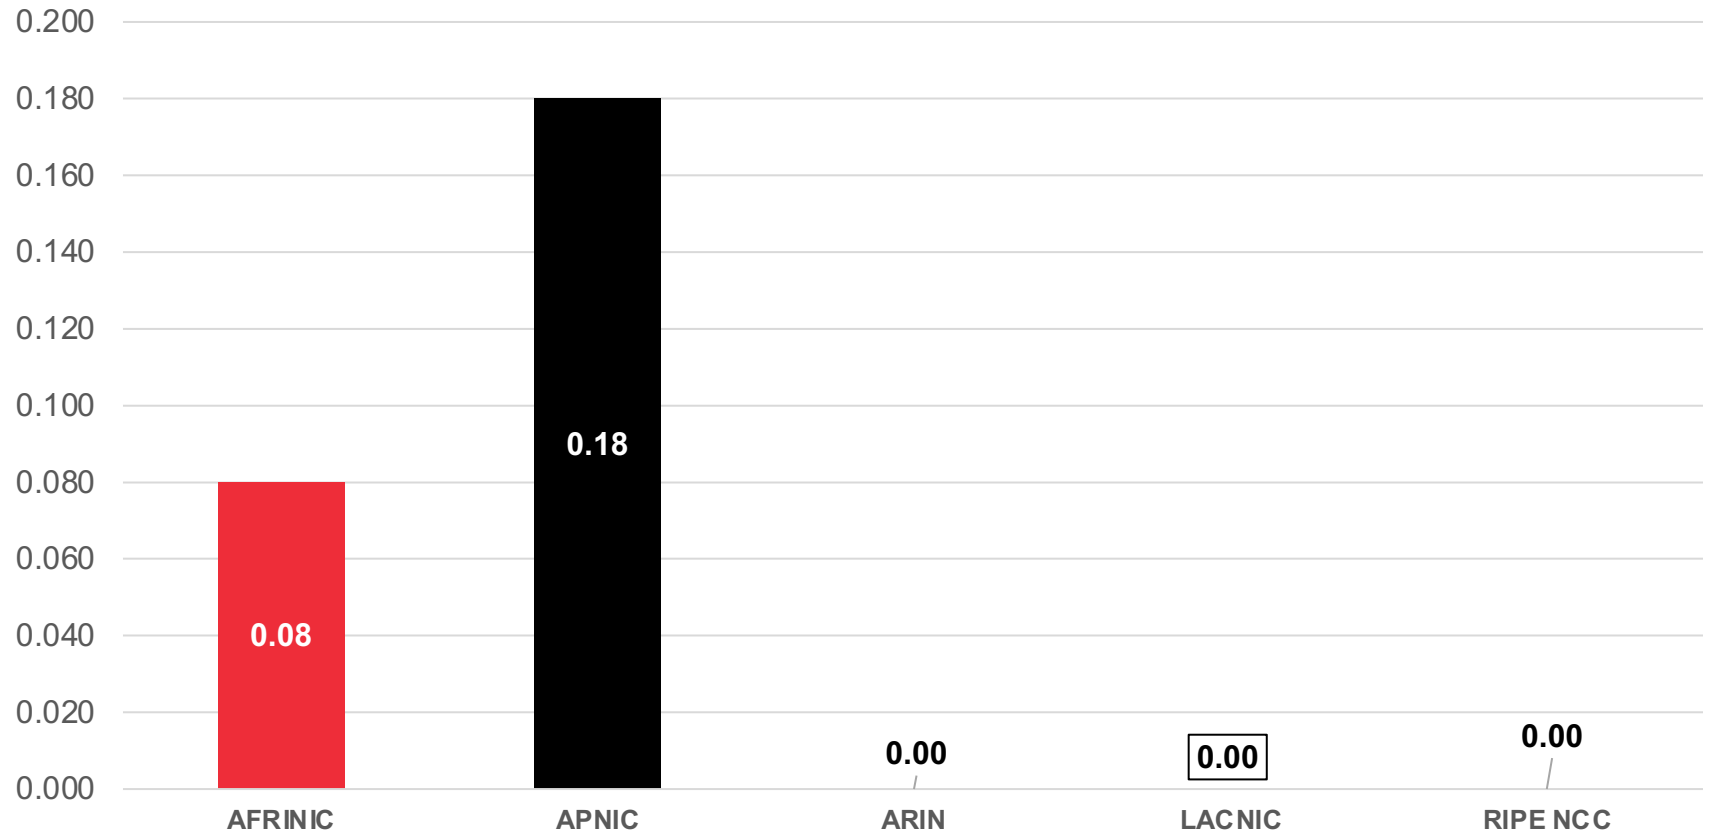

Available IPv4 Space in each RIR

In terms of /8s