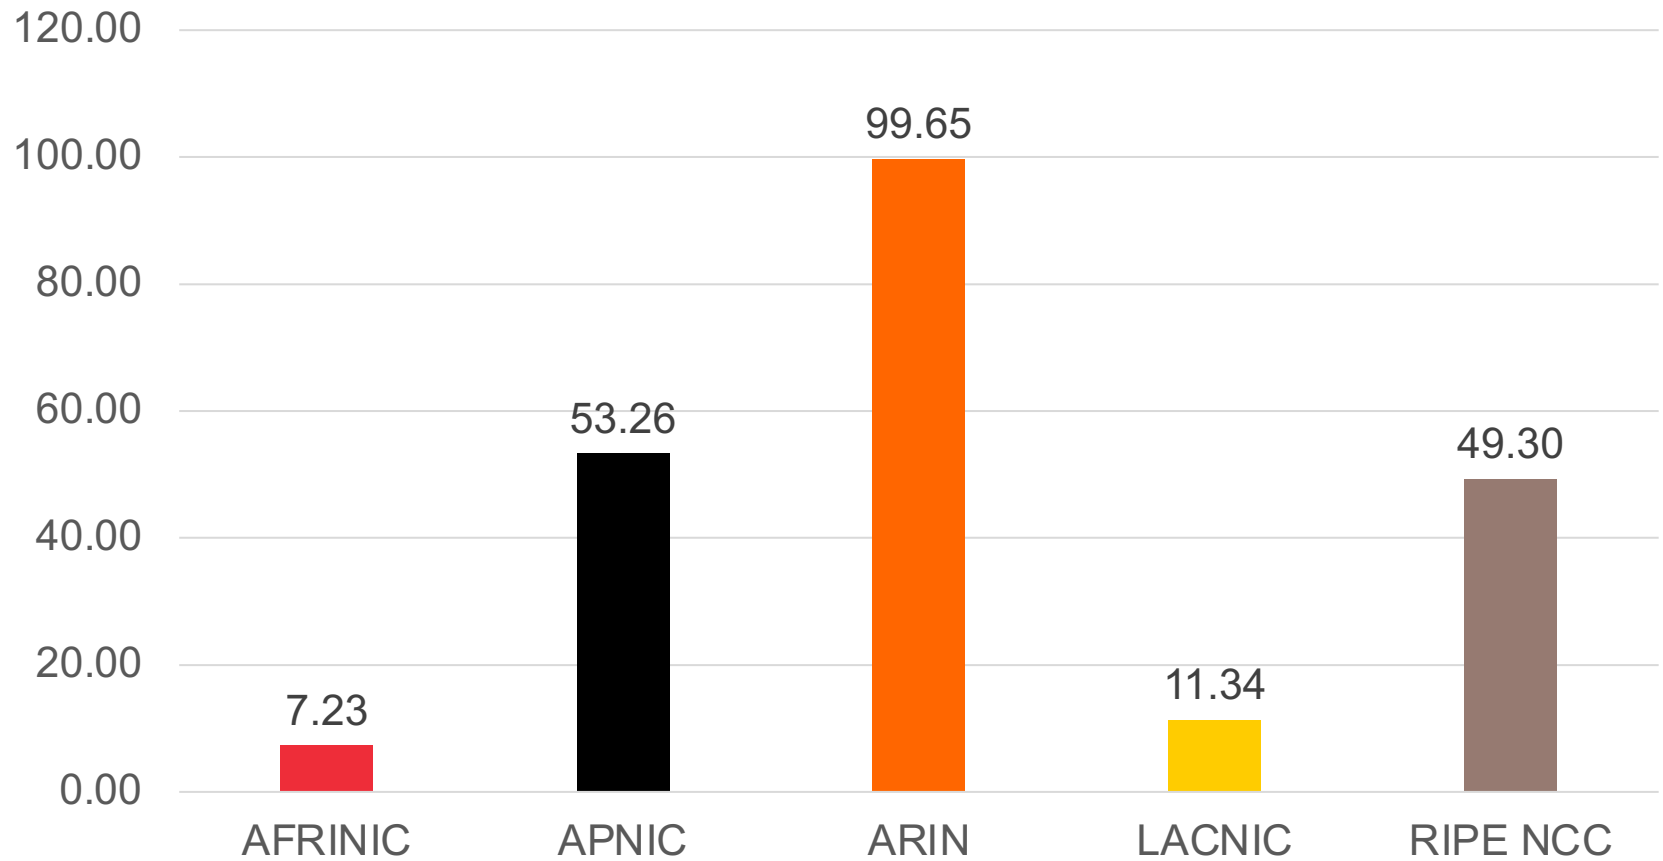

Internet Number Resource Status Report

Prepared by
Regional Internet Registries
AFRINIC, APNIC, ARIN, LACNIC, RIPE NCC

As of 31 March 2021

All IPv4 Address Space

Distribution of the 256 /8s

Total IPv4 Addresses Managed by each RIR

In terms of /8s

Available IPv4 Space in each RIR

In terms of /8s

IPv4 Space issued by RIRs

In terms of /8s, how much space has each RIR issued per year?

IPv4 Transfers

(exclusive M&A)

Intra-RIR IPv4 Transfers

Number of transfers per year

Intra-RIR IPv4 Transfers

Number of addresses transferred by year

Inter-RIR IPv4 Transfers

Total number of IPv4 transfers between RIRs

		Recipient RIR				
		AFRINIC	APNIC	ARIN	LACNIC	RIPE NCC
Source RIR	AFRINIC		0	0	0	0
	APNIC	0		104	0	194
	ARIN	0	380		14	468
	LACNIC	0	1	17		22
	RIPE NCC	0	125	189	5	

Inter-RIR Transferred IPv4 Addresses

Total number of IPv4 addresses transferred between RIRs

		Recipient RIR				
		AFRINIC	APNIC	ARIN	LACNIC	RIPE NCC
Source RIR	AFRINIC		0	0	0	0
	APNIC	0		.263M	0	1.531M
	ARIN	0	19.402M		.021M	10.418M
	LACNIC	0	.002M	.037M		.382M
	RIPE NCC	0	2.267M	1.197M	.004M	