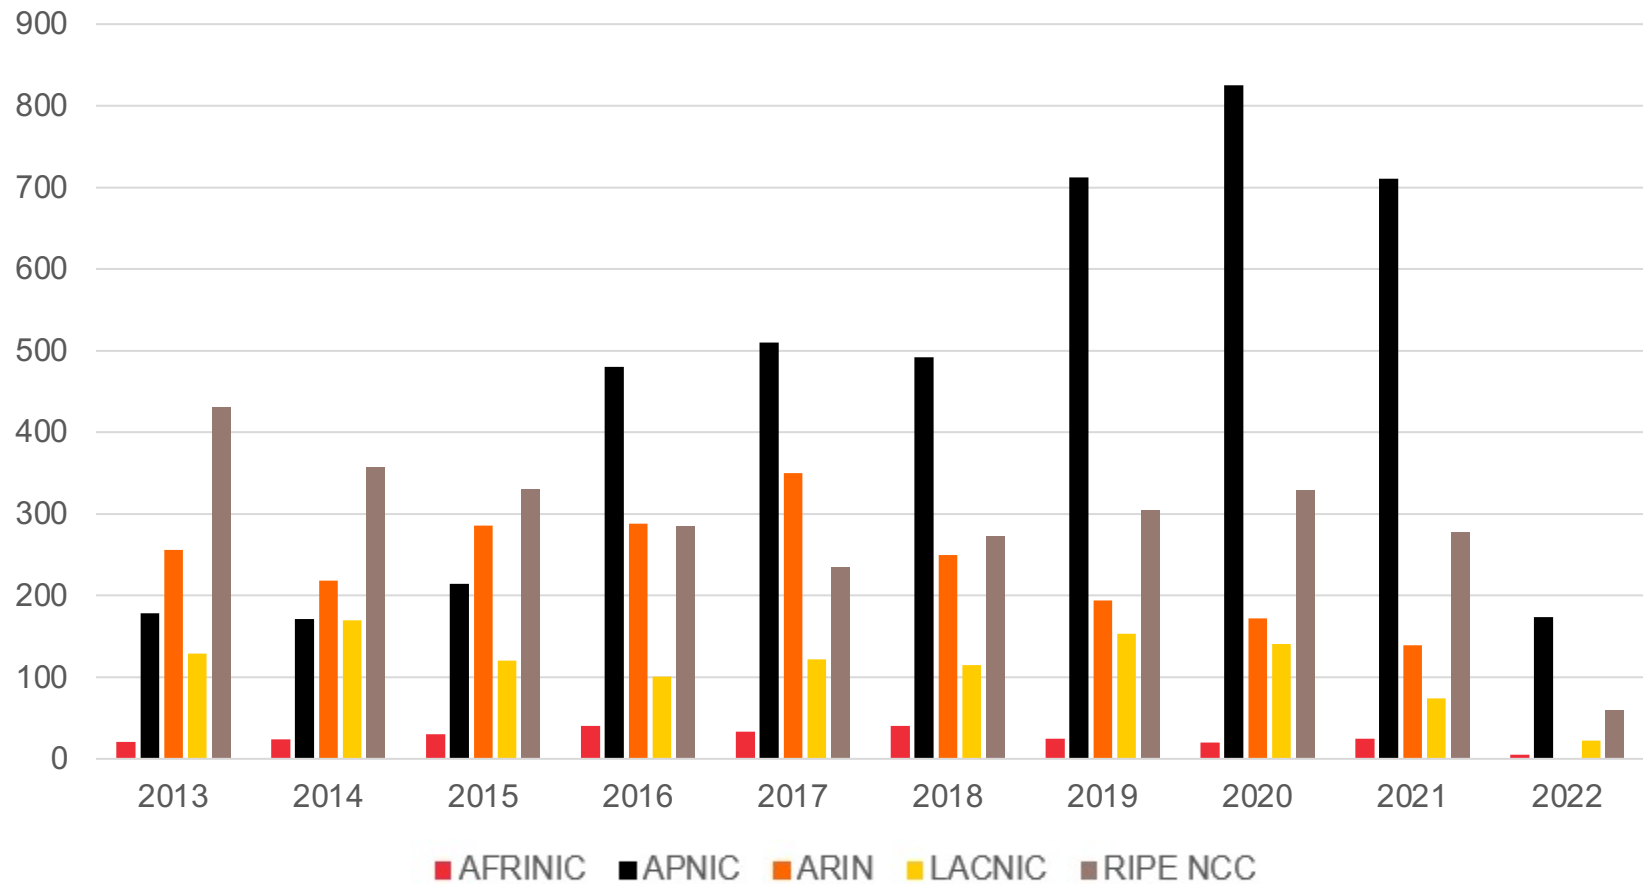

Inter-RIR Transferred IPv4 Addresses

Total number of IPv4 addresses transferred between RIRs

		Recipient RIR				
		AFRINIC	APNIC	ARIN	LACNIC	RIPE NCC
Source RIR	AFRINIC		0	0	0	0
	APNIC	0		.263M	0	1.531M
	ARIN	0	19.402M		.021M	10.418M
	LACNIC	0	.002M	.037M		.382M
	RIPE NCC	0	2.267M	1.197M	.004M	

IPv6

All IPv6 Address Space

How much has been allocated to the RIRs?

IPv6 Allocations Issued by RIRs

How many prefixes has each RIR allocated per year?

Total Allocated IPv6 Space

Total size of IPv6 space (in /32s) that each RIR has allocated

IPv6 Assignments Issued by RIRs

How many prefixes has each RIR assigned per year?

Total Assigned IPv6 Space

Total size of IPv6 space (in /48s) that each RIR has assigned

Percentage of Members with IPv6 in each RIR