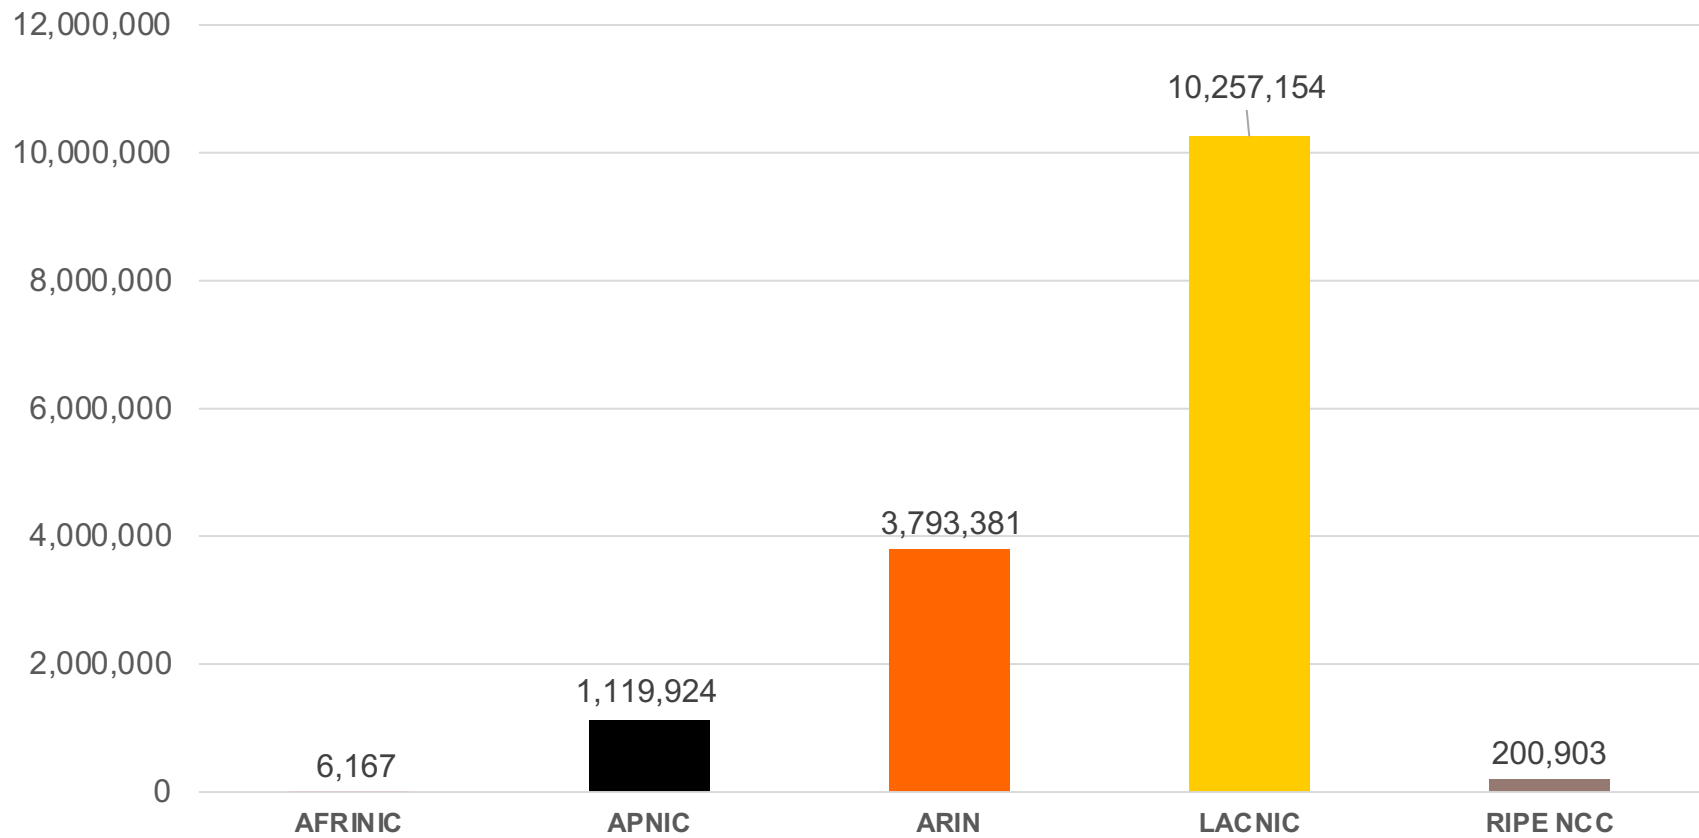

Inter-RIR Transferred IPv4 Addresses

Total number of IPv4 addresses transferred between RIRs

		Recipient RIR				
		AFRINIC	APNIC	ARIN	LACNIC	RIPE NCC
Source RIR	AFRINIC		0	0	0	0
	APNIC	0		.263M	0	1.531M
	ARIN	0	19.402M		.021M	10.418M
	LACNIC	0	.002M	.037M		.382M
	RIPE NCC	0	2.267M	1.197M	.004M	

IPv6

All IPv6 Address Space

How much has been allocated to the RIRs?

IPv6 Allocations Issued by RIRs

How many prefixes has each RIR allocated per year?

Total Allocated IPv6 Space

Total size of IPv6 space (in /32s) that each RIR has allocated

IPv6 Assignments Issued by RIRs

How many prefixes has each RIR assigned per year?

Total Assigned IPv6 Space

Total size of IPv6 space (in /48s) that each RIR has assigned

Percentage of Members with IPv6 in each RIR