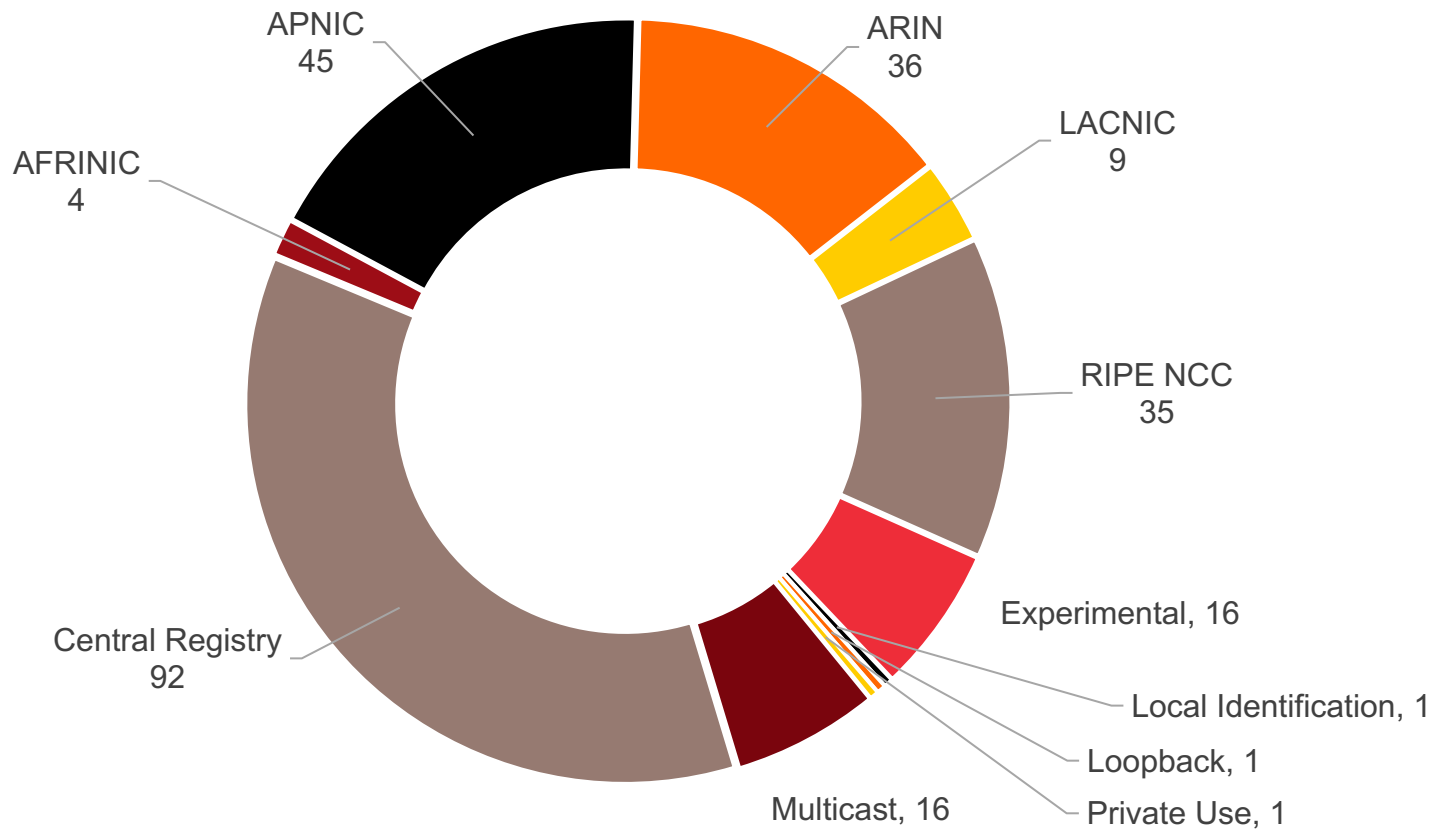

Internet Number Resource Status Report

Prepared by
Regional Internet Registries
AFRINIC, APNIC, ARIN, LACNIC, RIPE NCC

As of 31 March 2021

All IPv4 Address Space

Distribution of the 256 /8s

Total IPv4 Addresses Managed by each RIR

In terms of /8s

Available IPv4 Space in each RIR

In terms of /8s

IPv4 Space issued by RIRs

In terms of /8s, how much space has each RIR issued per year?

IPv4 Transfers

(exclusive M&A)

Intra-RIR IPv4 Transfers

Number of transfers per year

Intra-RIR IPv4 Transfers

Number of addresses transferred by year

Inter-RIR IPv4 Transfers

Total number of IPv4 transfers between RIRs

		Recipient RIR				
		AFRINIC	APNIC	ARIN	LACNIC	RIPE NCC
Source RIR	AFRINIC		0	0	0	0
	APNIC	0		104	0	194
	ARIN	0	380		14	468
	LACNIC	0	1	17		22
	RIPE NCC	0	125	189	5	

Inter-RIR Transferred IPv4 Addresses

Total number of IPv4 addresses transferred between RIRs

		Recipient RIR				
		AFRINIC	APNIC	ARIN	LACNIC	RIPE NCC
Source RIR	AFRINIC		0	0	0	0
	APNIC	0		.263M	0	1.531M
	ARIN	0	19.402M		.021M	10.418M
	LACNIC	0	.002M	.037M		.382M
	RIPE NCC	0	2.267M	1.197M	.004M	