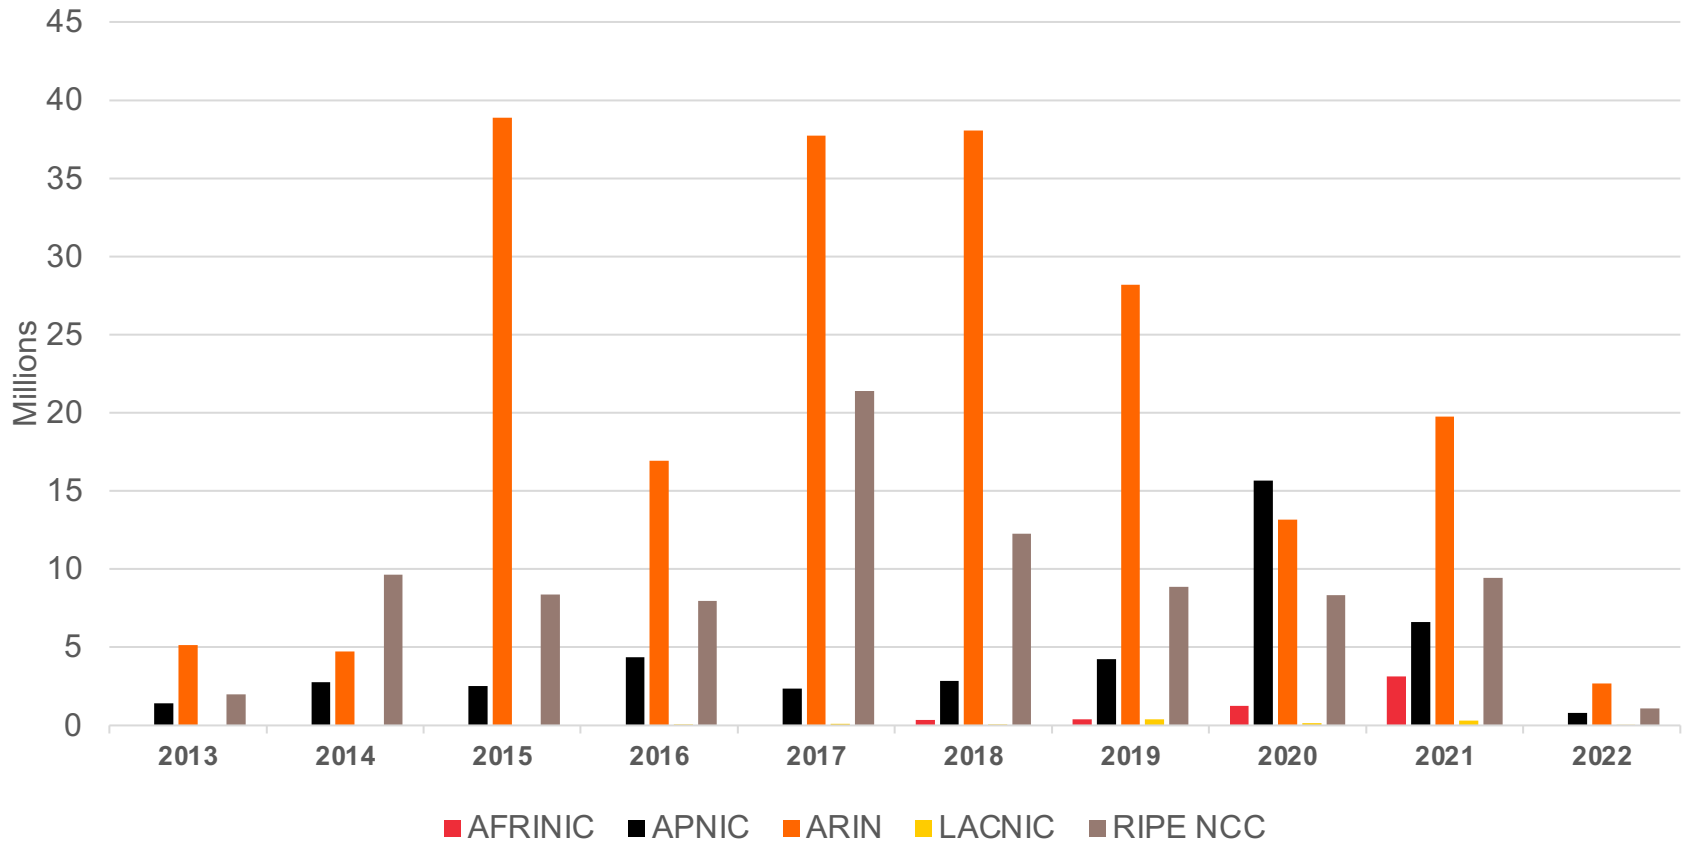

In terms of /8s

Available IPv4 Space in each RIR

In terms of /8s

IPv4 Space issued by RIRs

In terms of /8s, how much space has each RIR issued per year?

IPv4 Transfers

(exclusive M&A)

Intra-RIR IPv4 Transfers

Number of transfers per year

Intra-RIR IPv4 Transfers

Number of addresses transferred by year

Inter-RIR IPv4 Transfers

Total number of IPv4 transfers between RIRs

		Recipient RIR				
		AFRINIC	APNIC	ARIN	LACNIC	RIPE NCC
Source RIR	AFRINIC		0	0	0	0
	APNIC	0		104	0	194
	ARIN	0	380		14	468
	LACNIC	0	1	17		22
	RIPE NCC	0	125	189	5	

Inter-RIR Transferred IPv4 Addresses

Total number of IPv4 addresses transferred between RIRs

		Recipient RIR				
		AFRINIC	APNIC	ARIN	LACNIC	RIPE NCC
Source RIR	AFRINIC		0	0	0	0
	APNIC	0		.263M	0	1.531M
	ARIN	0	19.402M		.021M	10.418M
	LACNIC	0	.002M	.037M		.382M
	RIPE NCC	0	2.267M	1.197M	.004M	