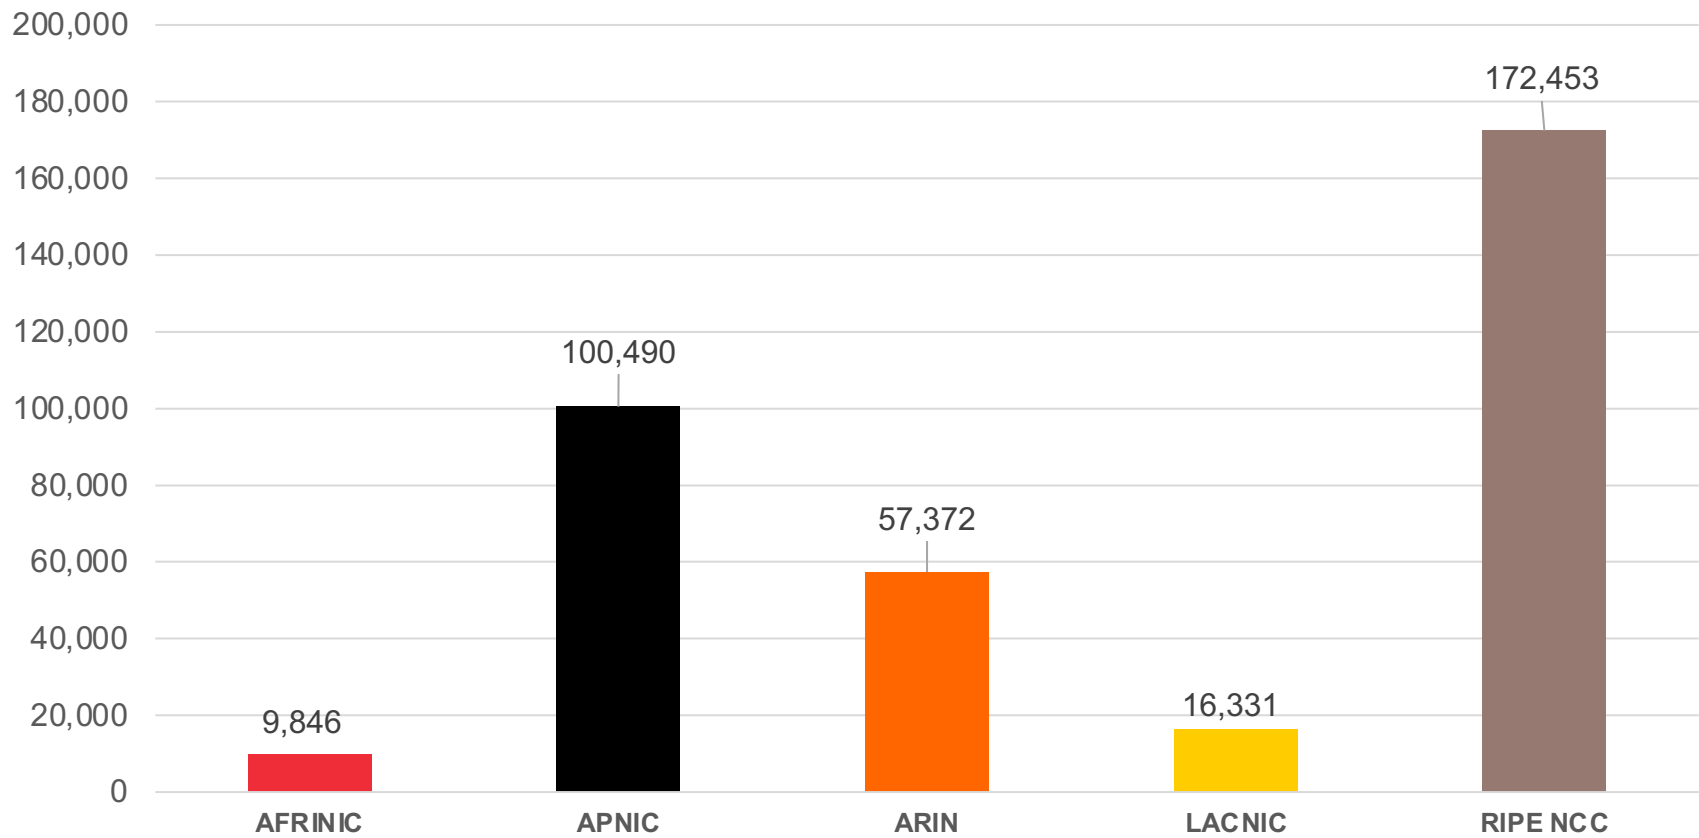

Number of transfers per year

Intra-RIR IPv4 Transfers

Number of addresses transferred by year

Inter-RIR IPv4 Transfers

Total number of IPv4 transfers between RIRs

		Recipient RIR				
		AFRINIC	APNIC	ARIN	LACNIC	RIPE NCC
Source RIR	AFRINIC		0	0	0	0
	APNIC	0		104	0	194
	ARIN	0	380		14	468
	LACNIC	0	1	17		22
	RIPE NCC	0	125	189	5	

Inter-RIR Transferred IPv4 Addresses

Total number of IPv4 addresses transferred between RIRs

		Recipient RIR				
		AFRINIC	APNIC	ARIN	LACNIC	RIPE NCC
Source RIR	AFRINIC		0	0	0	0
	APNIC	0		.263M	0	1.531M
	ARIN	0	19.402M		.021M	10.418M
	LACNIC	0	.002M	.037M		.382M
	RIPE NCC	0	2.267M	1.197M	.004M	

IPv6

All IPv6 Address Space

How much has been allocated to the RIRs?

IPv6 Allocations Issued by RIRs

How many prefixes has each RIR allocated per year?

Total Allocated IPv6 Space

Total size of IPv6 space (in /32s) that each RIR has allocated

IPv6 Assignments Issued by RIRs

How many prefixes has each RIR assigned per year?

Total Assigned IPv6 Space

Total size of IPv6 space (in /48s) that each RIR has assigned

Percentage of Members with IPv6 in each RIR