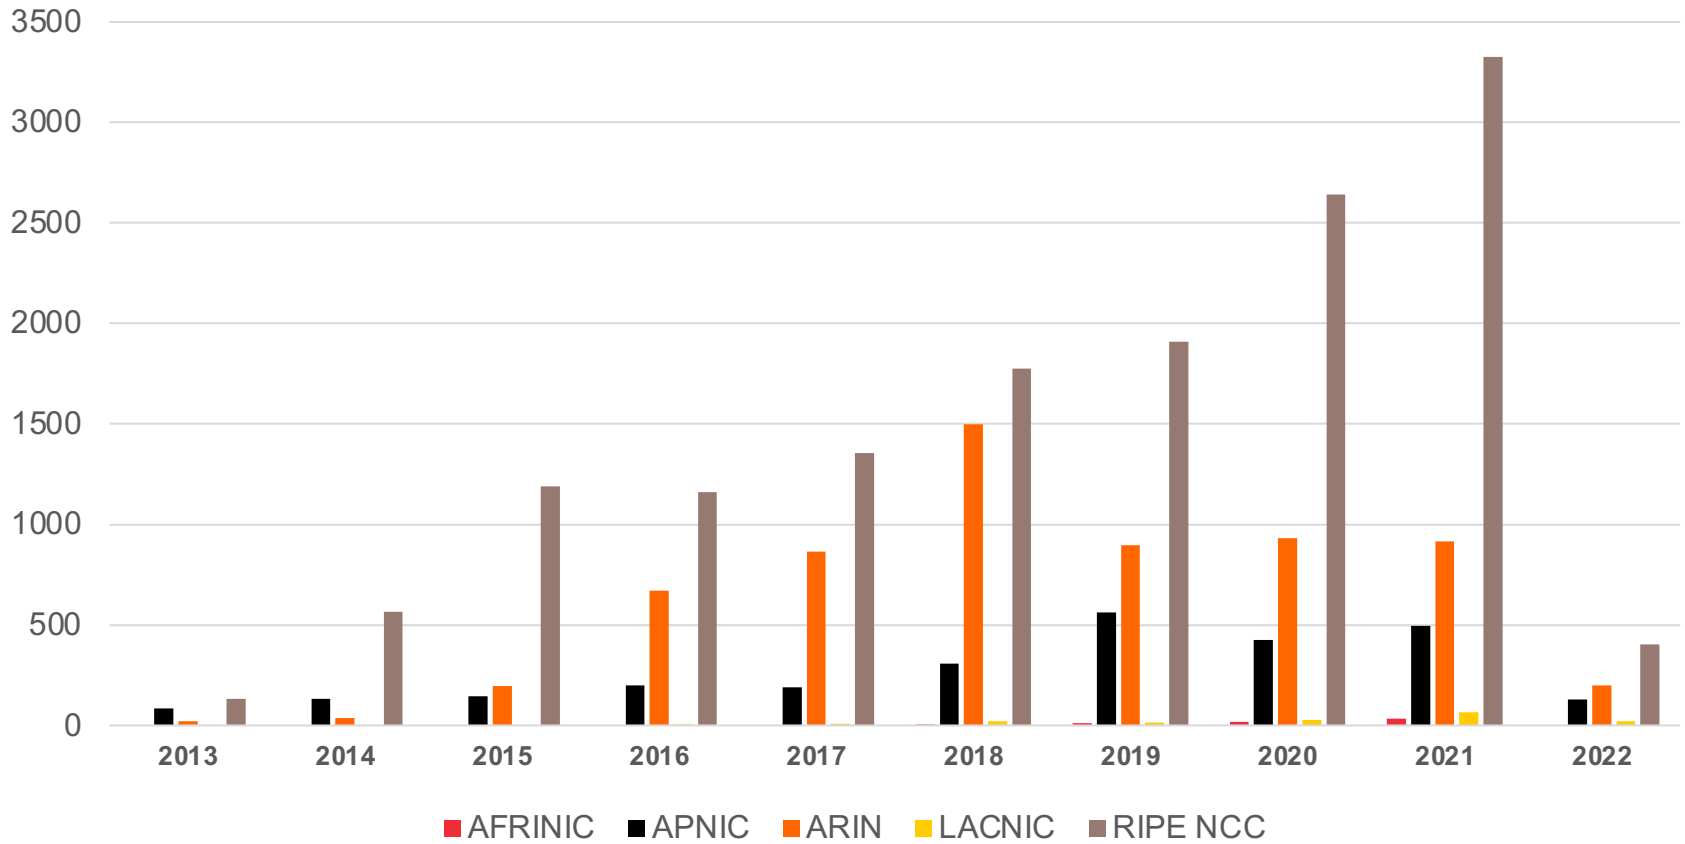

Internet Number Resource Status Report

Prepared by
Regional Internet Registries
AFRINIC, APNIC, ARIN, LACNIC, RIPE NCC

As of 31 March 2021

All IPv4 Address Space

Distribution of the 256 /8s

Total IPv4 Addresses Managed by each RIR

In terms of /8s

Available IPv4 Space in each RIR

In terms of /8s

IPv4 Space issued by RIRs

In terms of /8s, how much space has each RIR issued per year?

IPv4 Transfers

(exclusive M&A)

Intra-RIR IPv4 Transfers

Number of transfers per year

Intra-RIR IPv4 Transfers

Number of addresses transferred by year

Inter-RIR IPv4 Transfers

Total number of IPv4 transfers between RIRs

		Recipient RIR				
		AFRINIC	APNIC	ARIN	LACNIC	RIPE NCC
Source RIR	AFRINIC		0	0	0	0
	APNIC	0		104	0	194
	ARIN	0	380		14	468
	LACNIC	0	1	17		22
	RIPE NCC	0	125	189	5	

Inter-RIR Transferred IPv4 Addresses

Total number of IPv4 addresses transferred between RIRs

		Recipient RIR				
		AFRINIC	APNIC	ARIN	LACNIC	RIPE NCC
Source RIR	AFRINIC		0	0	0	0
	APNIC	0		.263M	0	1.531M
	ARIN	0	19.402M		.021M	10.418M
	LACNIC	0	.002M	.037M		.382M
	RIPE NCC	0	2.267M	1.197M	.004M	