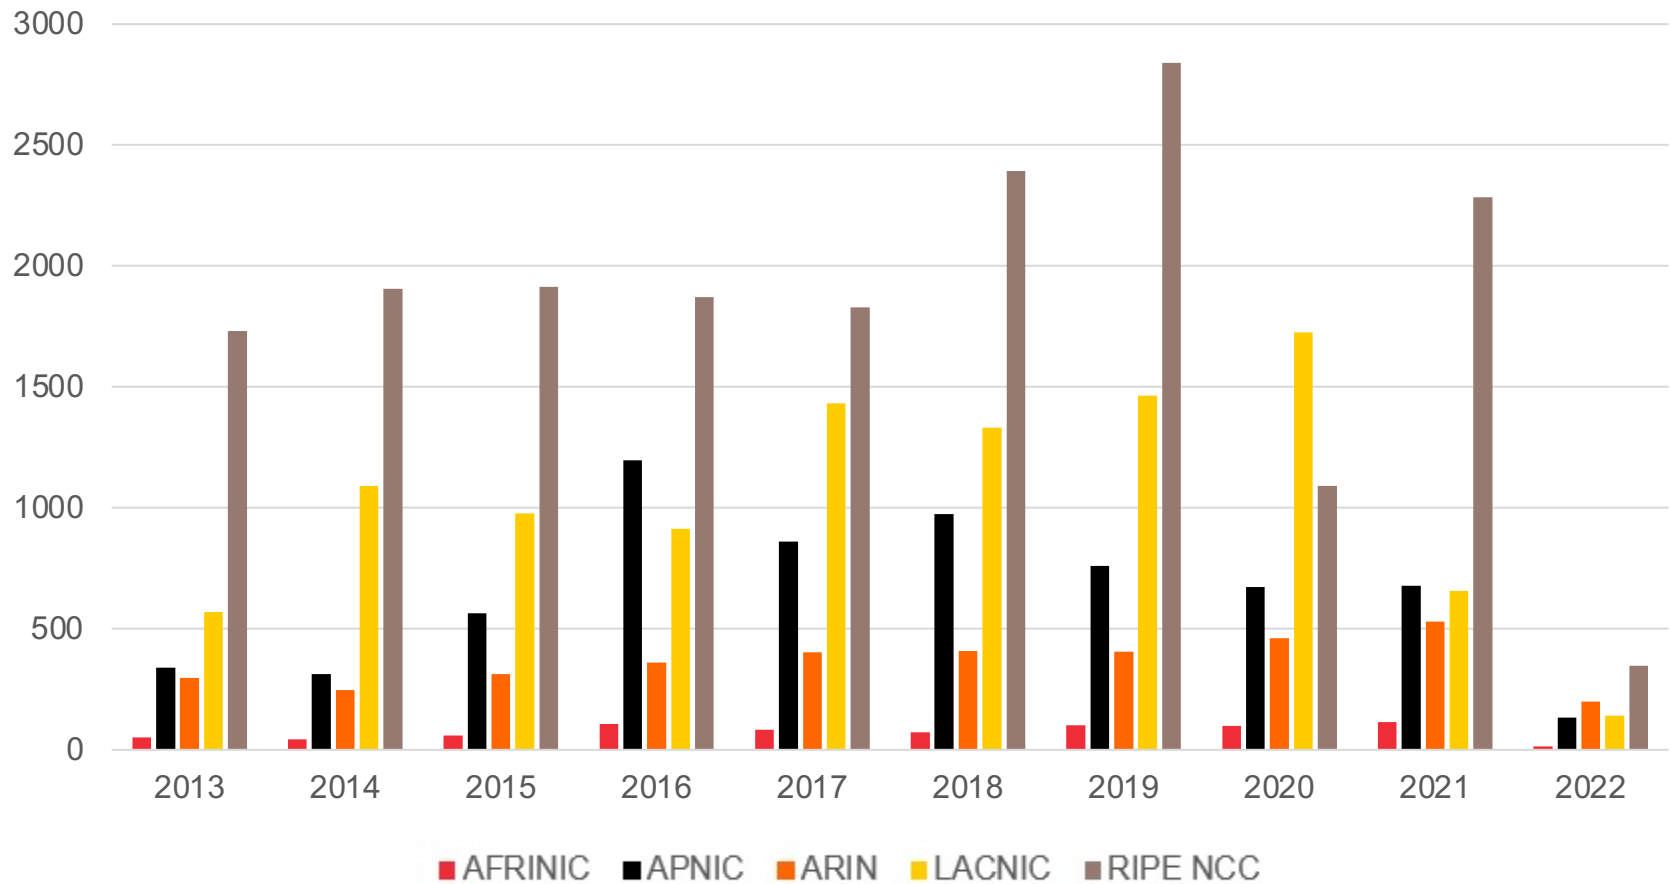

Inter-RIR Transferred IPv4 Addresses

Total number of IPv4 addresses transferred between RIRs

		Recipient RIR				
		AFRINIC	APNIC	ARIN	LACNIC	RIPE NCC
Source RIR	AFRINIC		0	0	0	0
	APNIC	0		.263M	0	1.531M
	ARIN	0	19.402M		.021M	10.418M
	LACNIC	0	.002M	.037M		.382M
	RIPE NCC	0	2.267M	1.197M	.004M	

IPv6

All IPv6 Address Space

How much has been allocated to the RIRs?

IPv6 Allocations Issued by RIRs

How many prefixes has each RIR allocated per year?

Total Allocated IPv6 Space

Total size of IPv6 space (in /32s) that each RIR has allocated

IPv6 Assignments Issued by RIRs

How many prefixes has each RIR assigned per year?

Total Assigned IPv6 Space

Total size of IPv6 space (in /48s) that each RIR has assigned

Percentage of Members with IPv6 in each RIR