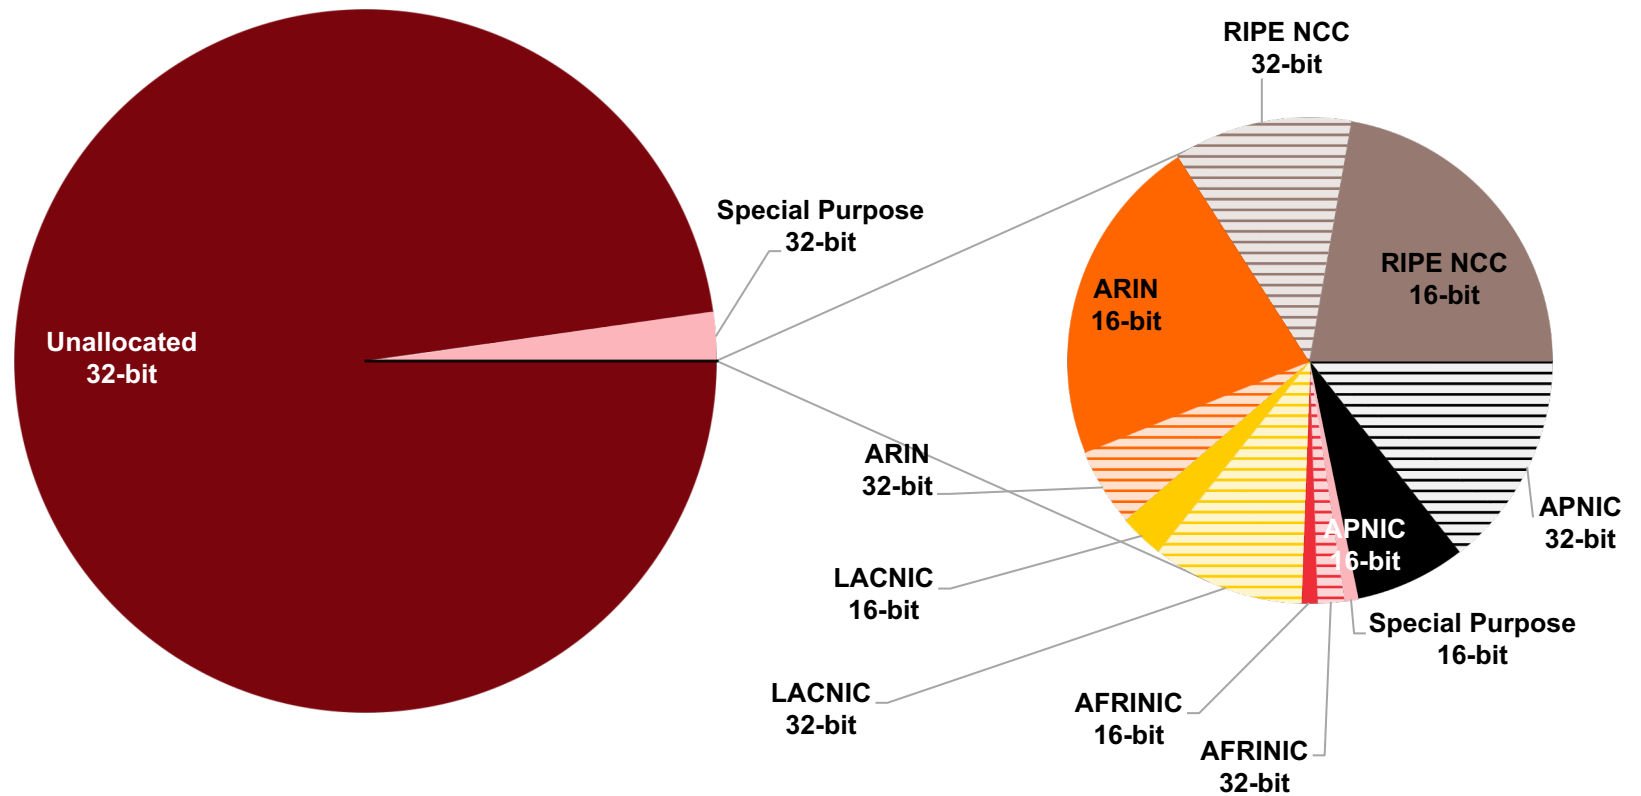

AS Numbers

All ASNs