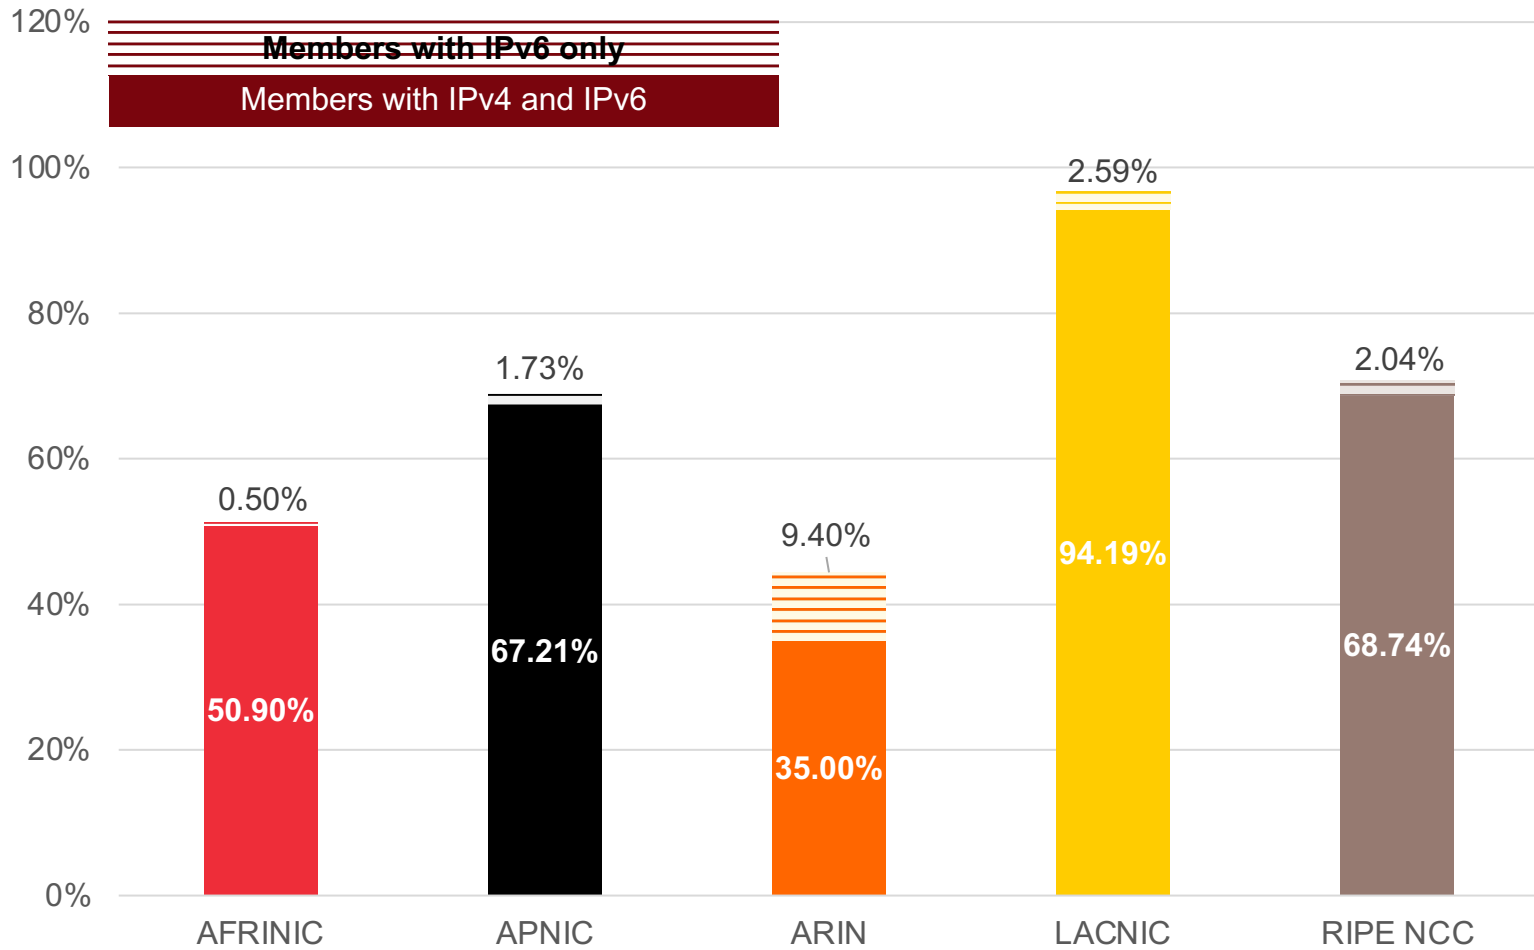

IPv6

All IPv6 Address Space

How much has been allocated to the RIRs?

IPv6 Allocations Issued by RIRs

How many prefixes has each RIR allocated per year?

Total Allocated IPv6 Space

Total size of IPv6 space (in /32s) that each RIR has allocated

IPv6 Assignments Issued by RIRs

How many prefixes has each RIR assigned per year?

Total Assigned IPv6 Space

Total size of IPv6 space (in /48s) that each RIR has assigned

Percentage of Members with IPv6 in each RIR