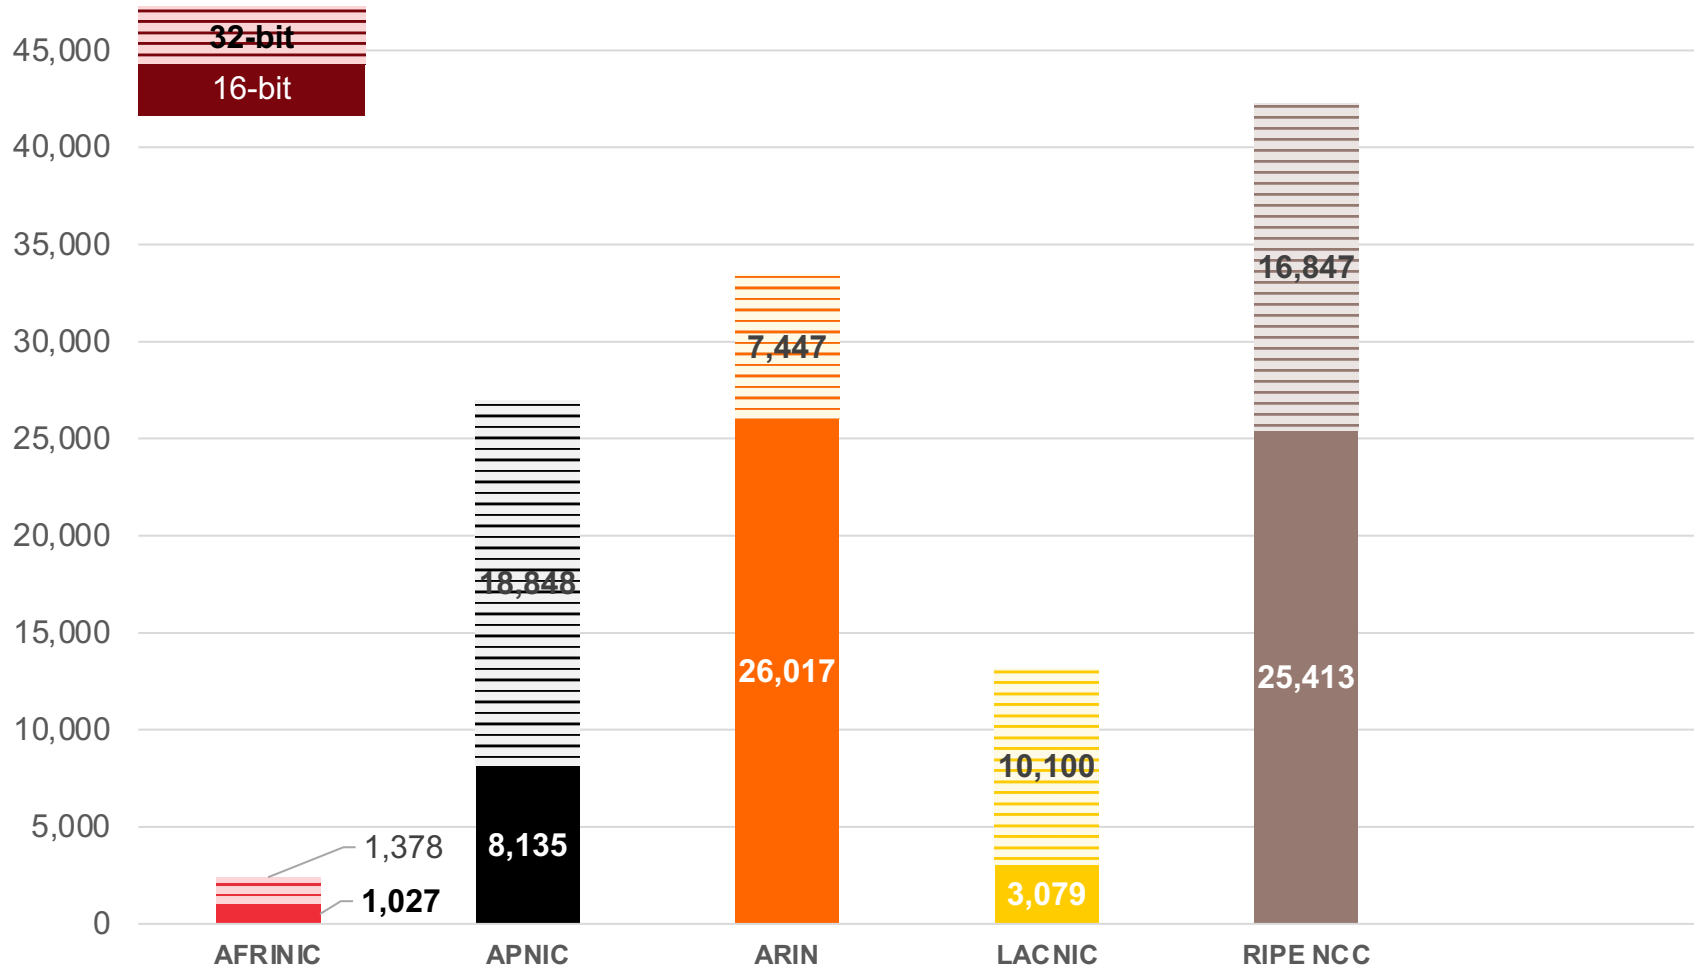

Inter-RIR Transferred IPv4 Addresses

Total number of IPv4 addresses transferred between RIRs

		Recipient RIR				
		AFRINIC	APNIC	ARIN	LACNIC	RIPE NCC
Source RIR	AFRINIC		0	0	0	0
	APNIC	0		.263M	0	1.531M
	ARIN	0	19.402M		.021M	10.418M
	LACNIC	0	.002M	.037M		.382M
	RIPE NCC	0	2.267M	1.197M	.004M	

IPv6 Assignments Issued by RIRs

How many prefixes has each RIR assigned per year?

Total Assigned IPv6 Space

Total size of IPv6 space (in /48s) that each RIR has assigned

Percentage of Members with IPv6 in each RIR

AS Numbers

AS Numbers

All ASNs

ASN Assignments by RIRs

How many ASNs has each RIR issued per year?

Total ASNs Assigned by each RIR

References

- NRO Statistics
www.nro.net/statistics
- IANA Number Resources
<https://www.iana.org/numbers>