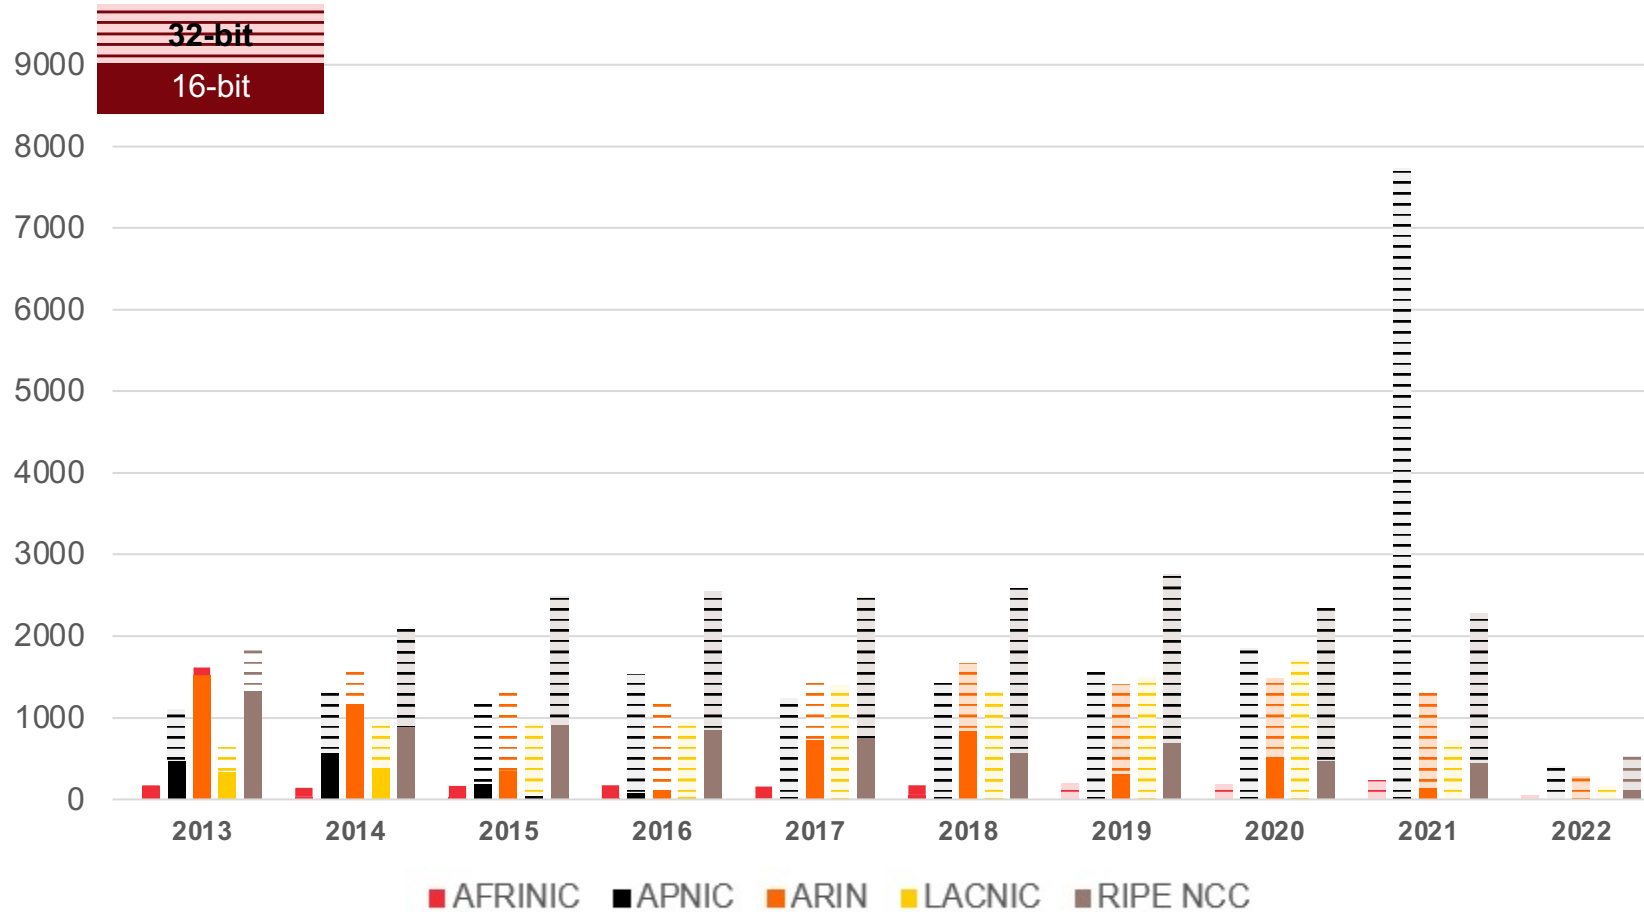

Inter-RIR Transferred IPv4 Addresses

Total number of IPv4 addresses transferred between RIRs

		Recipient RIR				
		AFRINIC	APNIC	ARIN	LACNIC	RIPE NCC
Source RIR	AFRINIC		0	0	0	0
	APNIC	0		.263M	0	1.531M
	ARIN	0	19.402M		.021M	10.418M
	LACNIC	0	.002M	.037M		.382M
	RIPE NCC	0	2.267M	1.197M	.004M	

IPv6 Assignments Issued by RIRs

How many prefixes has each RIR assigned per year?

Total Assigned IPv6 Space

Total size of IPv6 space (in /48s) that each RIR has assigned

Percentage of Members with IPv6 in each RIR

AS Numbers

AS Numbers

All ASNs

ASN Assignments by RIRs

How many ASNs has each RIR issued per year?

Total ASNs Assigned by each RIR

References

- NRO Statistics
www.nro.net/statistics
- IANA Number Resources
<https://www.iana.org/numbers>