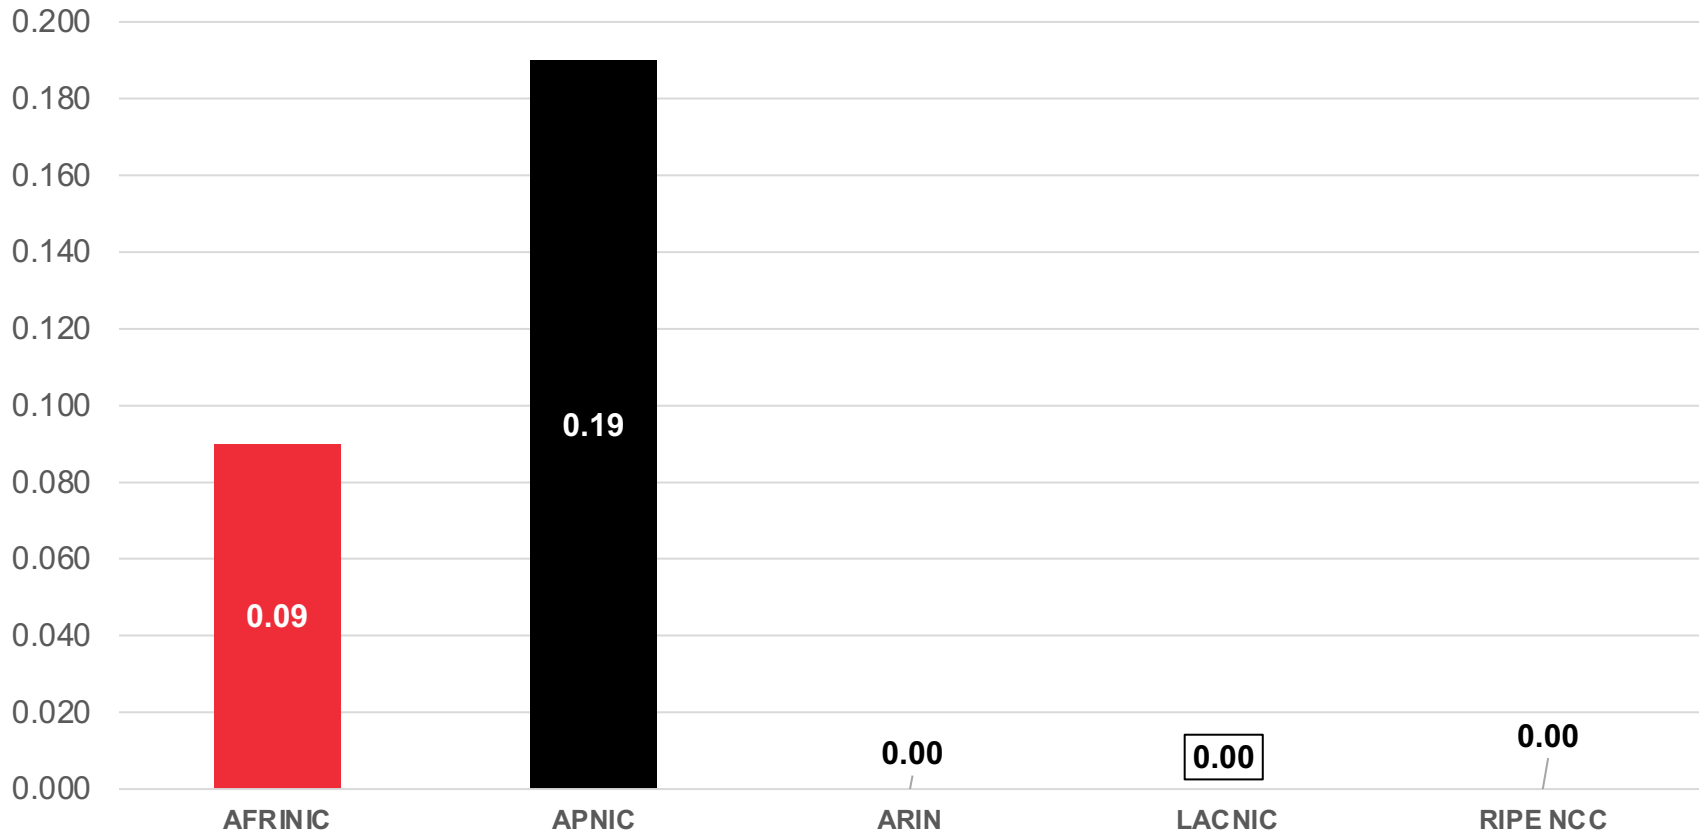

Internet Number Resource Status Report

Prepared by
Regional Internet Registries
AFRINIC, APNIC, ARIN, LACNIC, RIPE NCC

As of 31 March 2021

All IPv4 Address Space

Distribution of the 256 /8s

Total IPv4 Addresses Managed by each RIR

In terms of /8s

Available IPv4 Space in each RIR

In terms of /8s

IPv4 Space issued by RIRs

In terms of /8s, how much space has each RIR issued per year?

IPv4 Transfers

(exclusive M&A)

Intra-RIR IPv4 Transfers

Number of transfers per year

Intra-RIR IPv4 Transfers

Number of addresses transferred by year

Inter-RIR IPv4 Transfers

Total number of IPv4 transfers between RIRs

		Recipient RIR				
		AFRINIC	APNIC	ARIN	LACNIC	RIPE NCC
Source RIR	AFRINIC		0	0	0	0
	APNIC	0		104	0	194
	ARIN	0	380		14	468
	LACNIC	0	1	17		22
	RIPE NCC	0	125	189	5	

Inter-RIR Transferred IPv4 Addresses

Total number of IPv4 addresses transferred between RIRs

		Recipient RIR				
		AFRINIC	APNIC	ARIN	LACNIC	RIPE NCC
Source RIR	AFRINIC		0	0	0	0
	APNIC	0		.263M	0	1.531M
	ARIN	0	19.402M		.021M	10.418M
	LACNIC	0	.002M	.037M		.382M
	RIPE NCC	0	2.267M	1.197M	.004M	