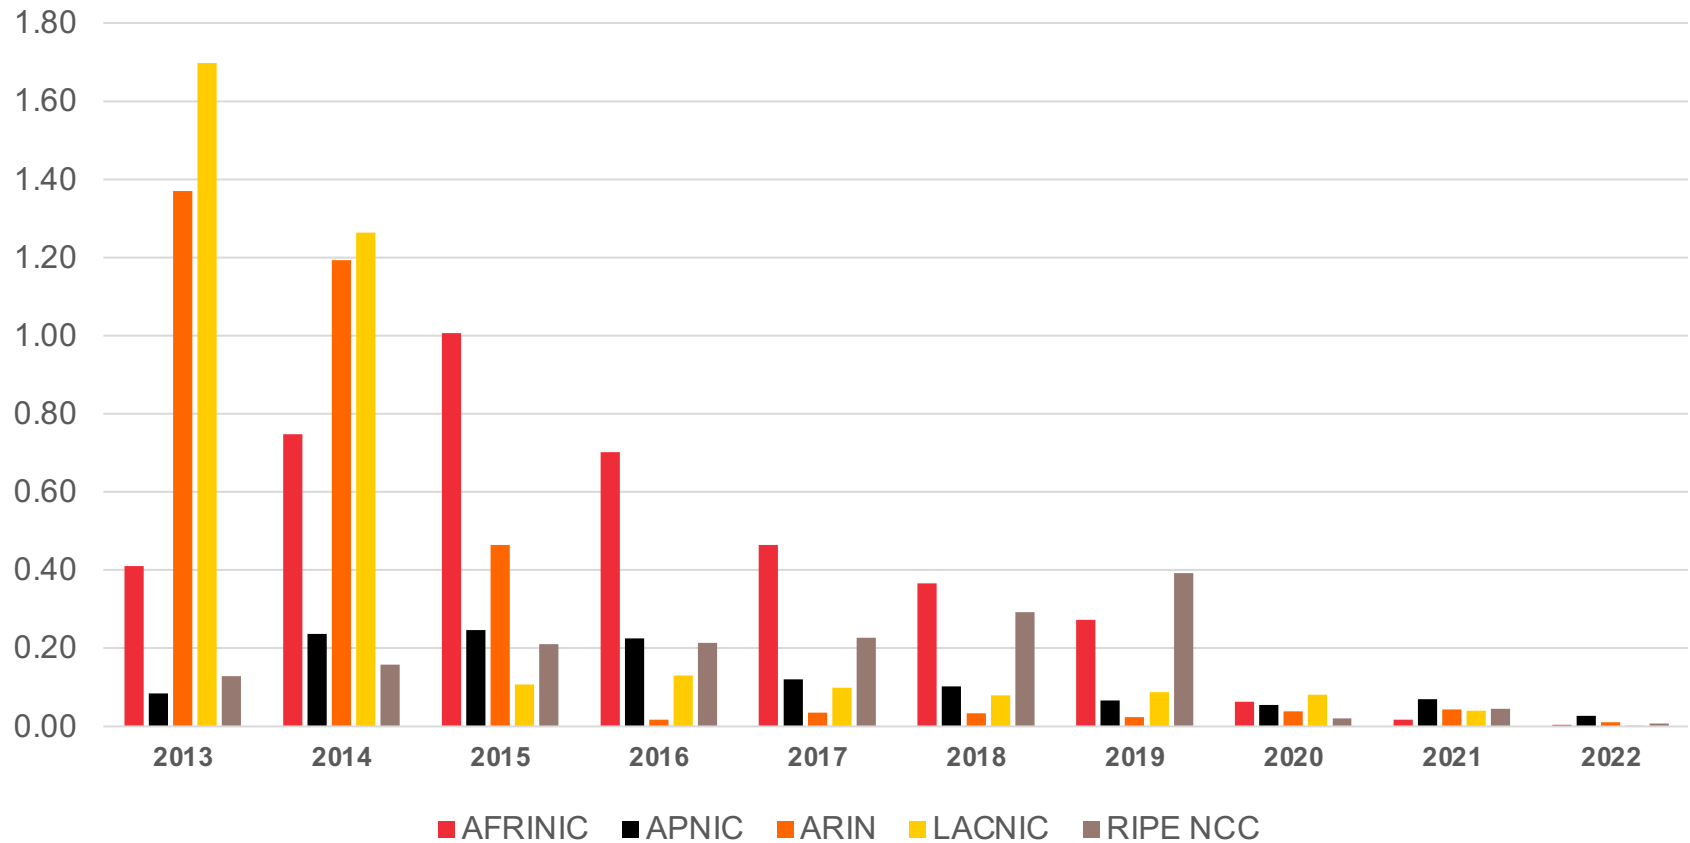

Internet Number Resource Status Report

Prepared by
Regional Internet Registries
AFRINIC, APNIC, ARIN, LACNIC, RIPE NCC

As of 31 March 2021

All IPv4 Address Space

Distribution of the 256 /8s

Total IPv4 Addresses Managed by each RIR

In terms of /8s

Available IPv4 Space in each RIR

In terms of /8s

IPv4 Space issued by RIRs

In terms of /8s, how much space has each RIR issued per year?

IPv4 Transfers

(exclusive M&A)

Intra-RIR IPv4 Transfers

Number of transfers per year

Intra-RIR IPv4 Transfers

Number of addresses transferred by year

Inter-RIR IPv4 Transfers

Total number of IPv4 transfers between RIRs

		Recipient RIR				
		AFRINIC	APNIC	ARIN	LACNIC	RIPE NCC
Source RIR	AFRINIC		0	0	0	0
	APNIC	0		104	0	194
	ARIN	0	380		14	468
	LACNIC	0	1	17		22
	RIPE NCC	0	125	189	5	

Inter-RIR Transferred IPv4 Addresses

Total number of IPv4 addresses transferred between RIRs

		Recipient RIR				
		AFRINIC	APNIC	ARIN	LACNIC	RIPE NCC
Source RIR	AFRINIC		0	0	0	0
	APNIC	0		.263M	0	1.531M
	ARIN	0	19.402M		.021M	10.418M
	LACNIC	0	.002M	.037M		.382M
	RIPE NCC	0	2.267M	1.197M	.004M	