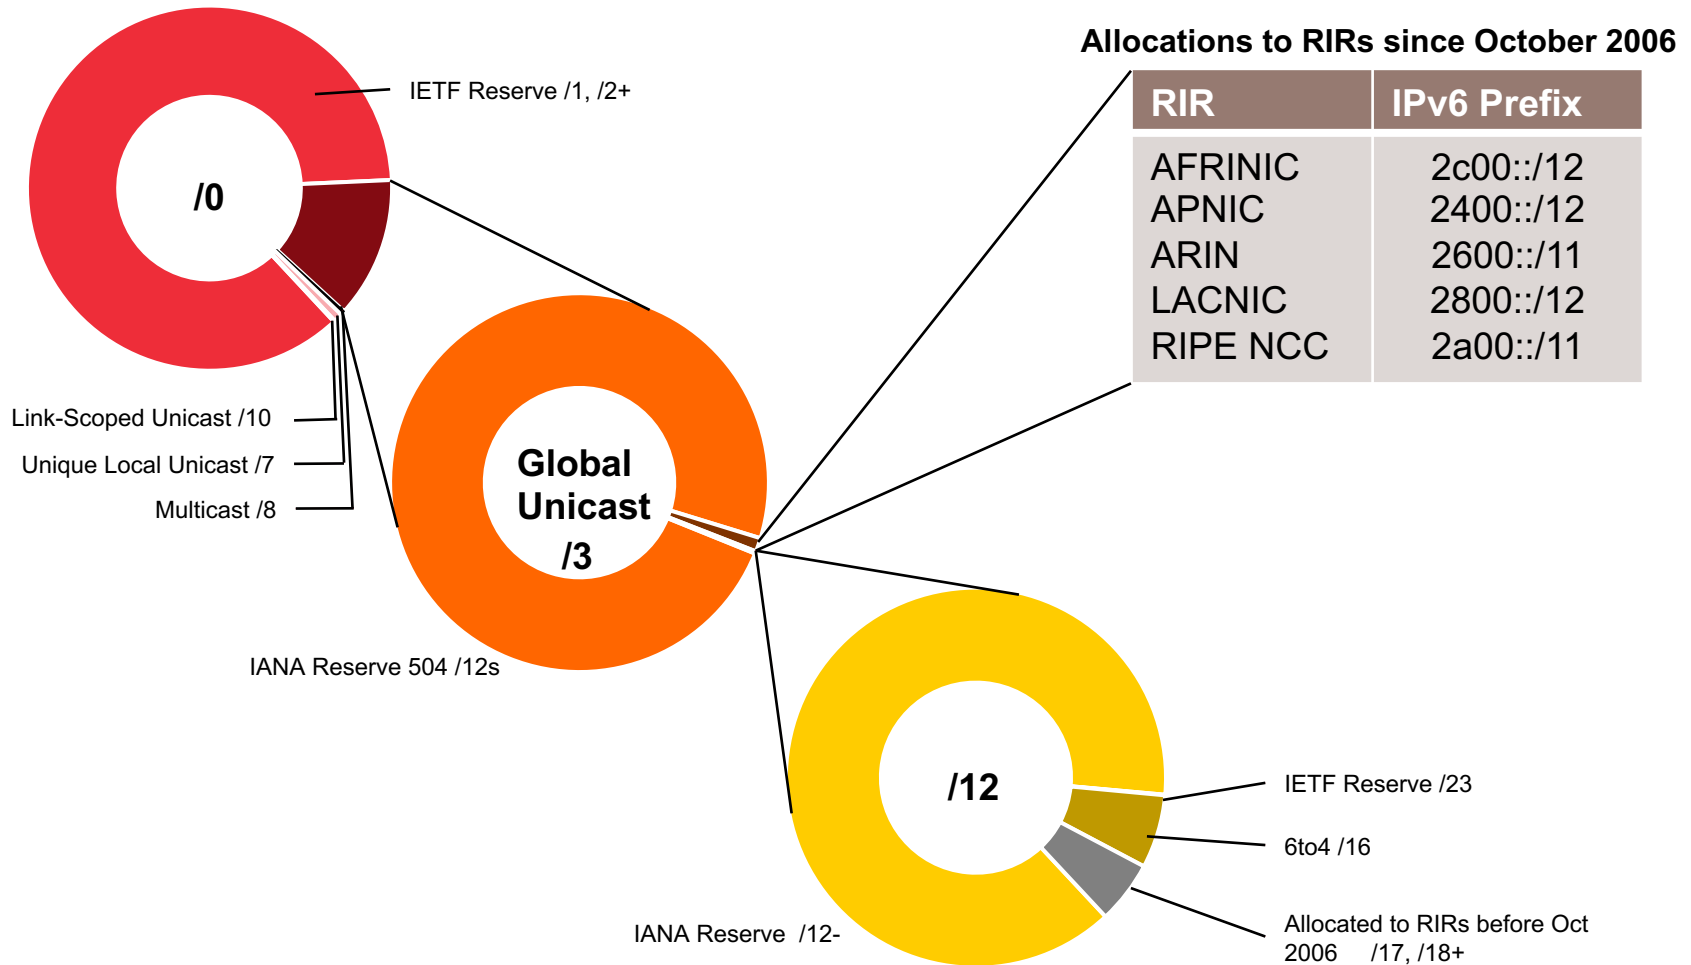

Internet Number Resource Status Report

Prepared by
Regional Internet Registries
AFRINIC, APNIC, ARIN, LACNIC, RIPE NCC

As of 31 March 2021

All IPv4 Address Space

Distribution of the 256 /8s

Total IPv4 Addresses Managed by each RIR

Number of transfers per year

Intra-RIR IPv4 Transfers

Number of addresses transferred by year

Inter-RIR IPv4 Transfers

Total number of IPv4 transfers between RIRs

		Recipient RIR				
		AFRINIC	APNIC	ARIN	LACNIC	RIPE NCC
Source RIR	AFRINIC		0	0	0	0
	APNIC	0		104	0	194
	ARIN	0	380		14	468
	LACNIC	0	1	17		22
	RIPE NCC	0	125	189	5	

Inter-RIR Transferred IPv4 Addresses

Total number of IPv4 addresses transferred between RIRs

		Recipient RIR				
		AFRINIC	APNIC	ARIN	LACNIC	RIPE NCC
Source RIR	AFRINIC		0	0	0	0
	APNIC	0		.263M	0	1.531M
	ARIN	0	19.402M		.021M	10.418M
	LACNIC	0	.002M	.037M		.382M
	RIPE NCC	0	2.267M	1.197M	.004M	

IPv6

All IPv6 Address Space

How much has been allocated to the RIRs?

IPv6 Allocations Issued by RIRs

How many prefixes has each RIR allocated per year?

Total Allocated IPv6 Space

Total size of IPv6 space (in /32s) that each RIR has allocated