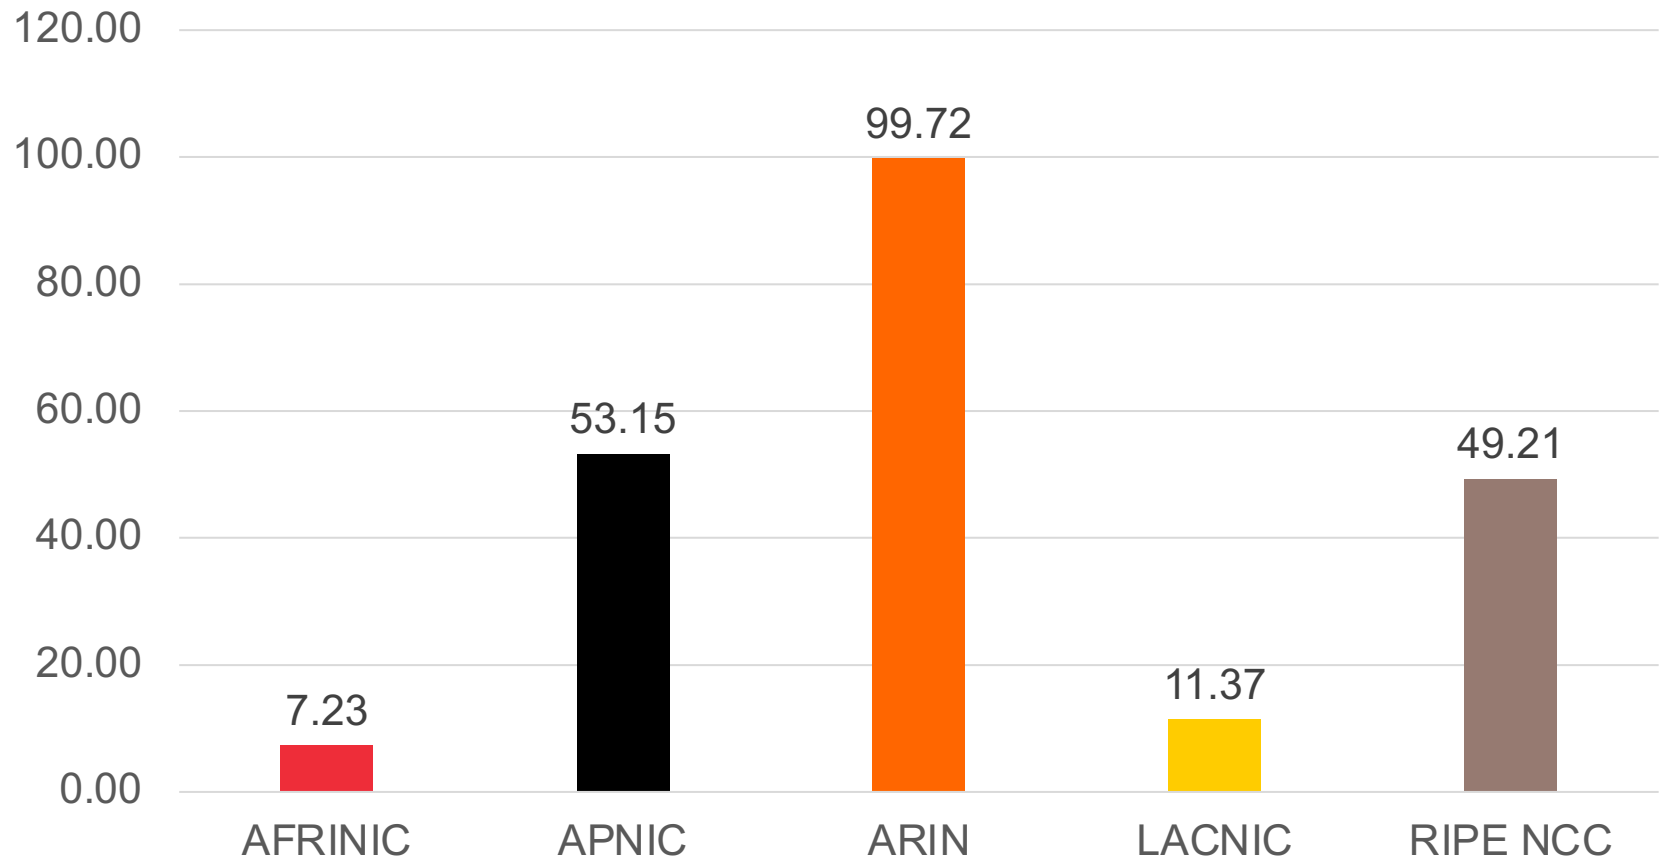

Total IPv4 Addresses Managed by each RIR

In terms of /8s