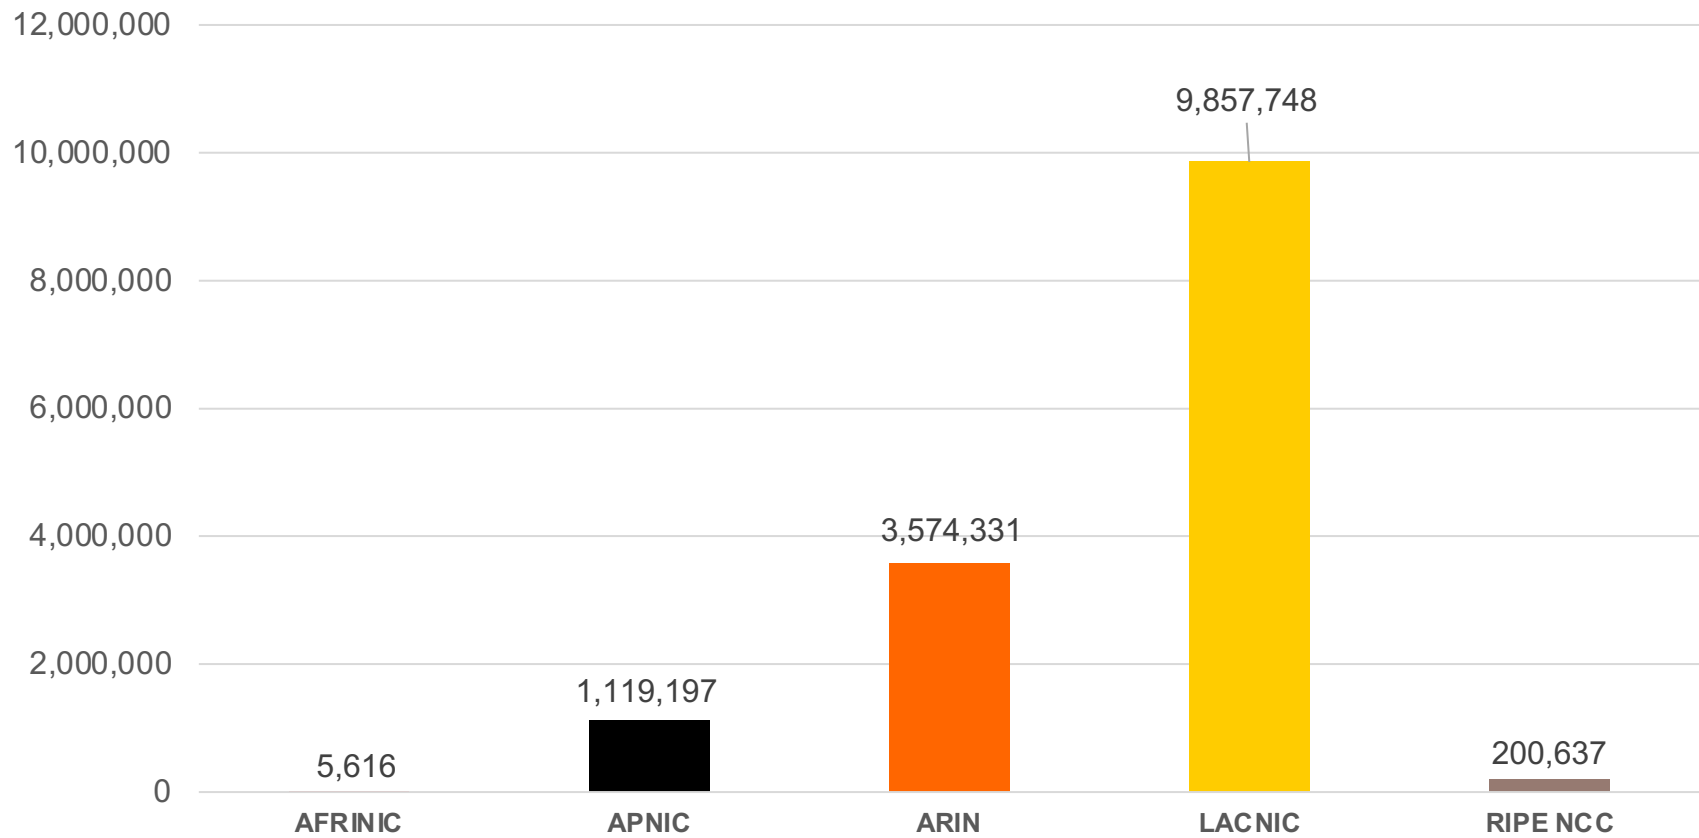

# IPv6 Allocations Issued by RIRs

How many prefixes has each RIR allocated per year?

# Total Allocated IPv6 Space

Total size of IPv6 space (in /32s) that each RIR has allocated

# IPv6 Assignments Issued by RIRs

How many prefixes has each RIR assigned per year?

# Total Assigned IPv6 Space

Total size of IPv6 space (in /48s) that each RIR has assigned