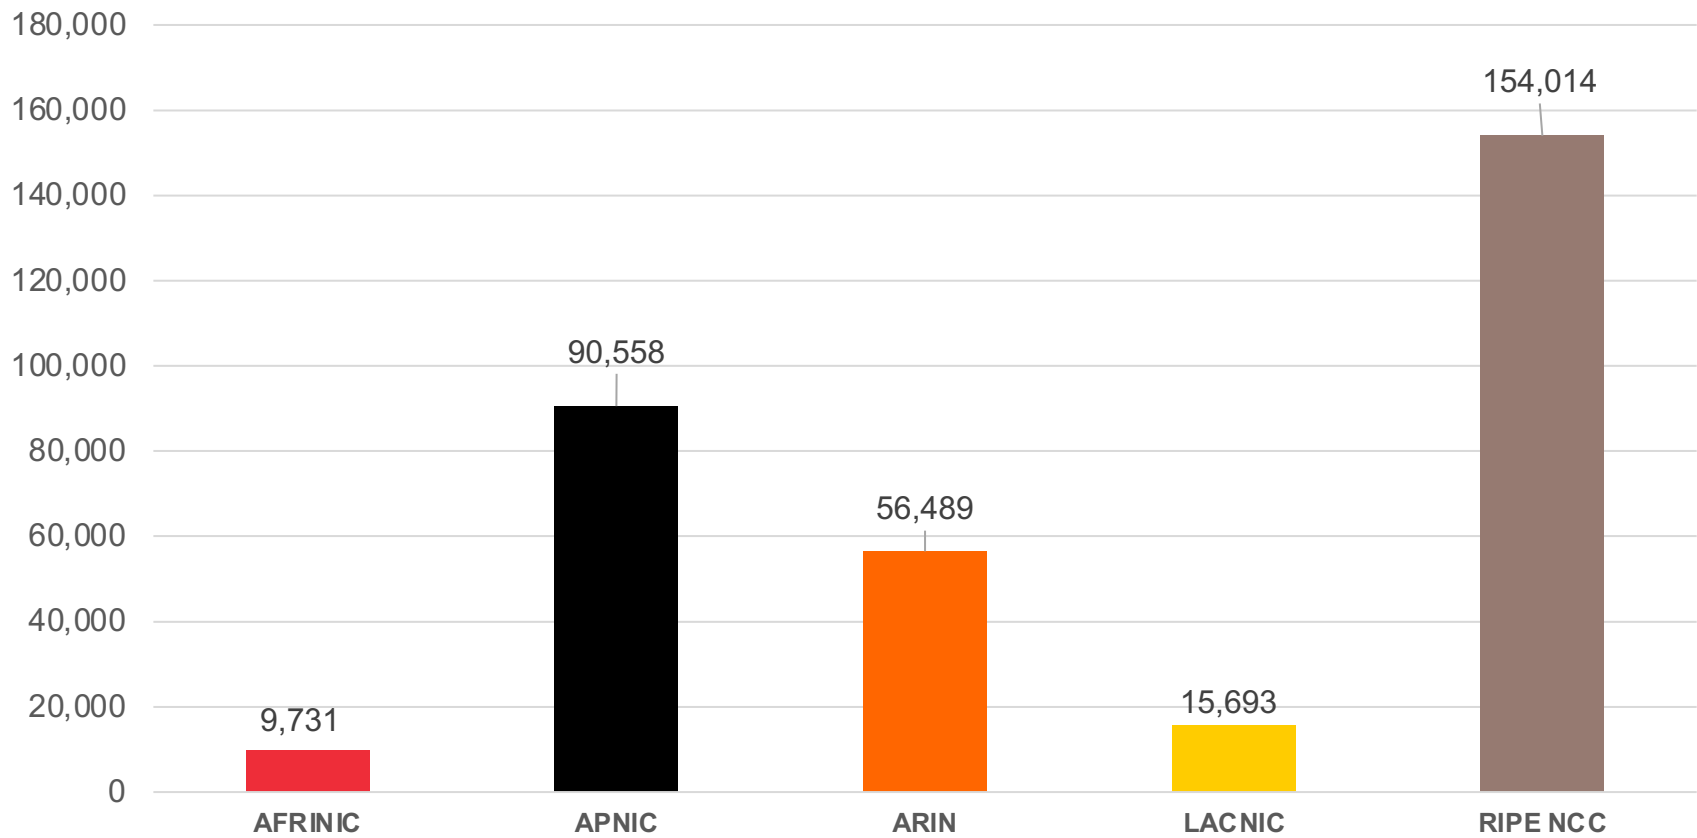

**IPv6**

# All IPv6 Address Space

How much has been allocated to the RIRs?

# IPv6 Allocations Issued by RIRs

How many prefixes has each RIR allocated per year?

# Total Allocated IPv6 Space

Total size of IPv6 space (in /32s) that each RIR has allocated