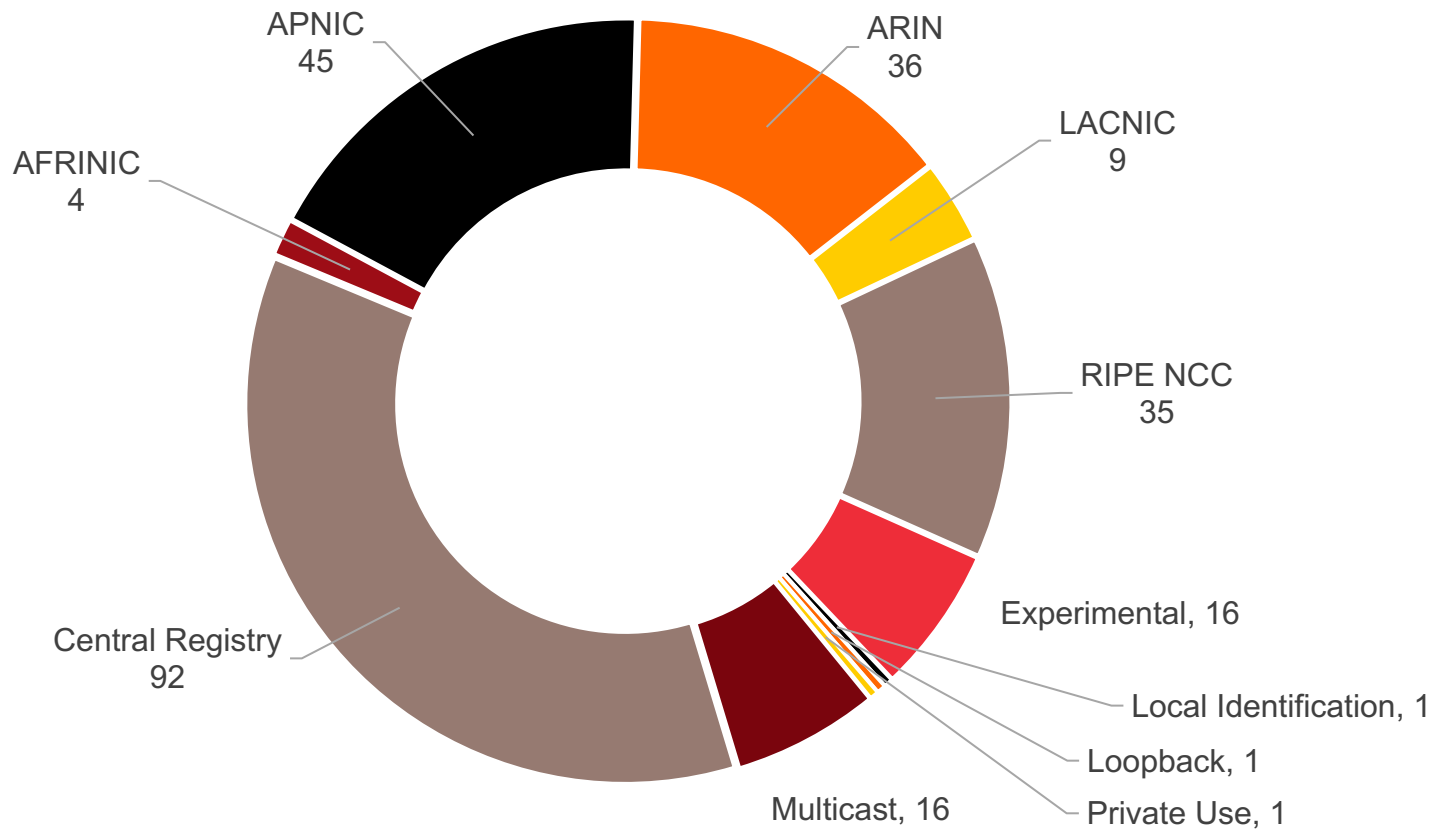

# Internet Number Resource Status Report

Prepared by  
Regional Internet Registries  
AFRINIC, APNIC, ARIN, LACNIC, RIPE NCC

As of 31 March 2021

# All IPv4 Address Space

# Total IPv4 Addresses Managed by each RIR

In terms of /8s