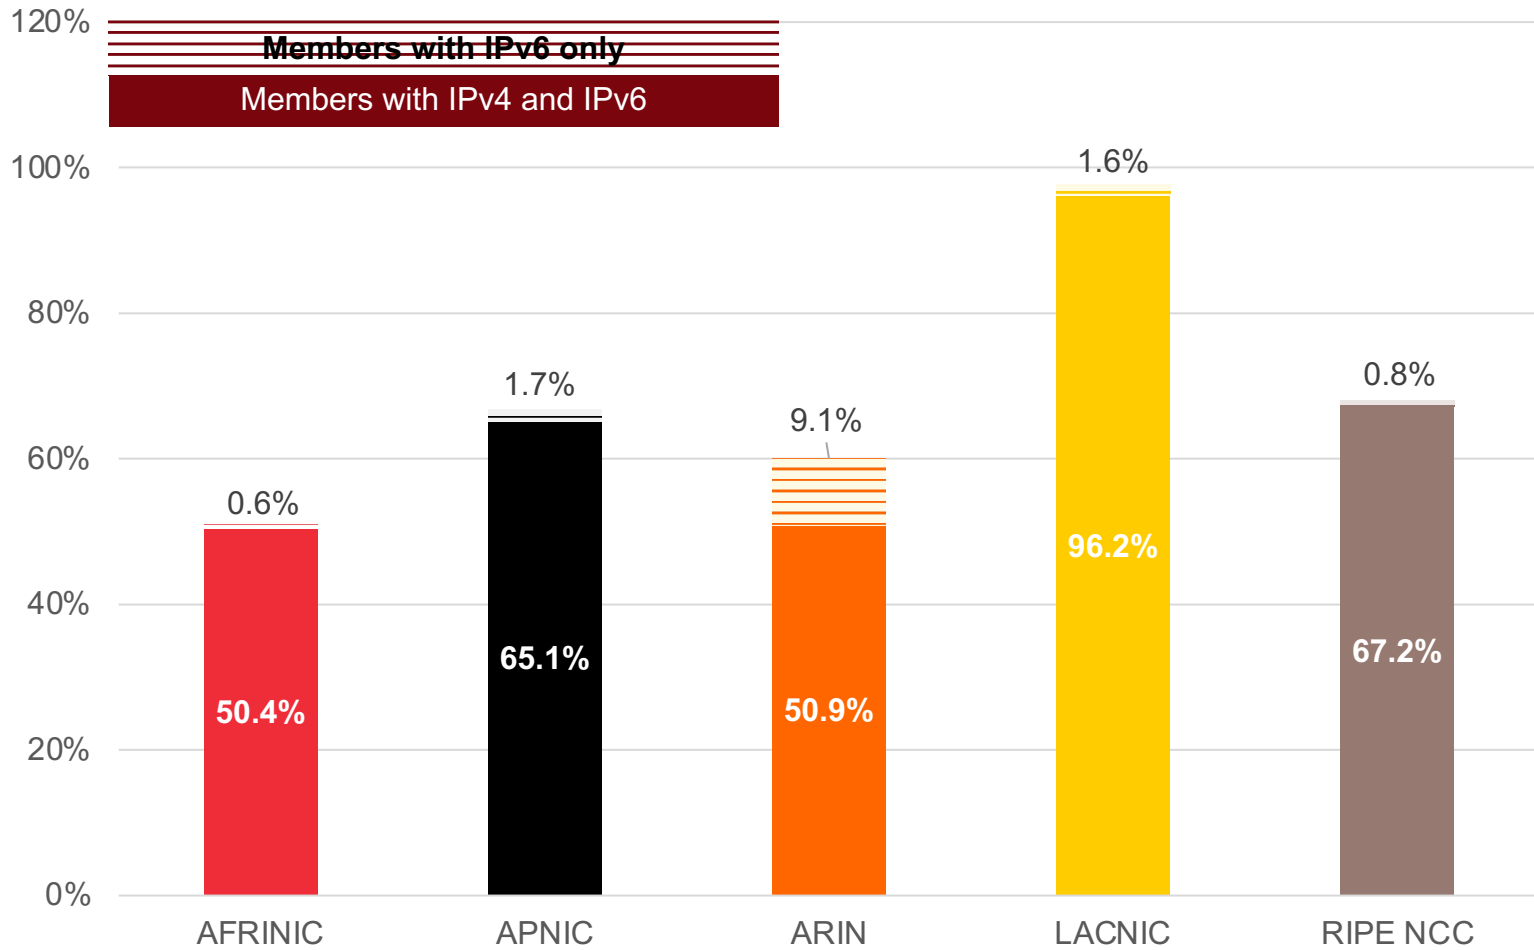

# Total Allocated IPv6 Space

Total size of IPv6 space (in /32s) that each RIR has allocated

# IPv6 Assignments Issued by RIRs

How many prefixes has each RIR assigned per year?

# Total Assigned IPv6 Space

Total size of IPv6 space (in /48s) that each RIR has assigned

# Percentage of Members with IPv6 in each RIR