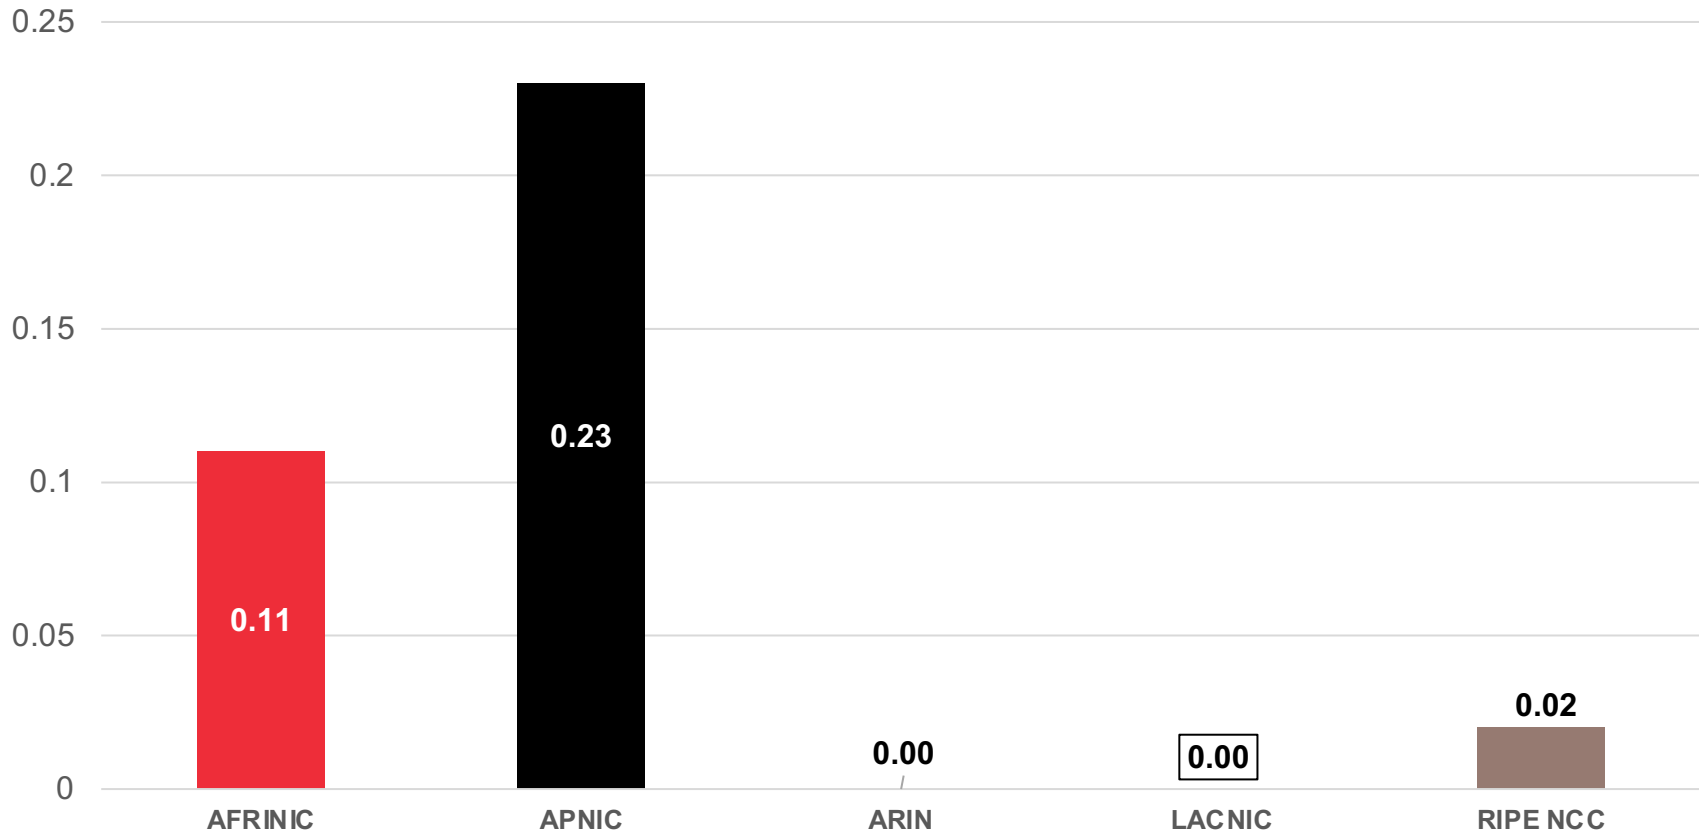

Available IPv4 Space in each RIR

In terms of /8s