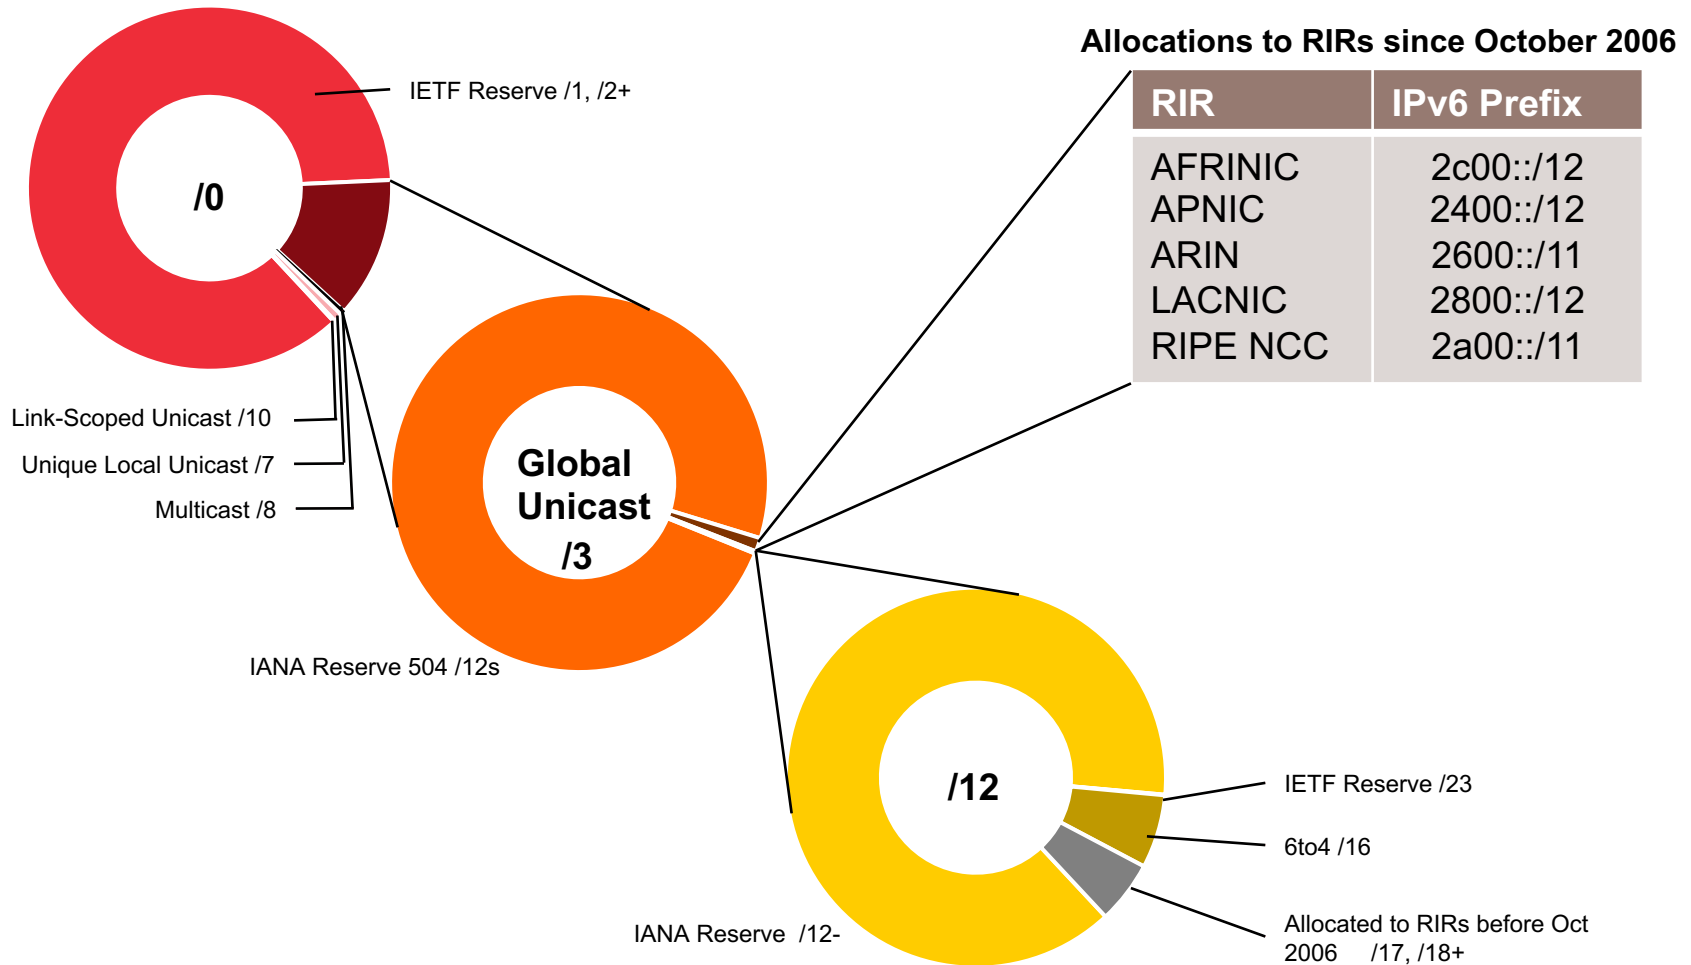

# Inter-RIR IPv4 Transfer

Total number of IPv4 transfers between RIRs

		IPv4 Transfers TO				
		AFRINIC	APNIC	ARIN	LACNIC	RIPE NCC
IPv4 Transfers FROM	AFRINIC		0	0	0	
	APNIC	0		56	0	94
	ARIN	0	341		1	342
	LACNIC	0	0	9		8
	RIPE NCC	0	102	124	2	

# Inter-RIR IPv4 Transfer

Total number of IPv4 addresses transferred between RIRs

IPv4 Addresses Transferred TO

	AFRINIC	APNIC	ARIN	LACNIC	RIPE NCC
AFRINIC		0	0	0	
APNIC	0		187.65K	0	1.330M
ARIN	0	19.173M		256	9.199M
LACNIC	0	0	26.36K		19.97K
RIPE NCC	0	2.064M	750.09K	2048	

**IPv6**

# All IPv6 Address Space

How much has been allocated to the RIRs?