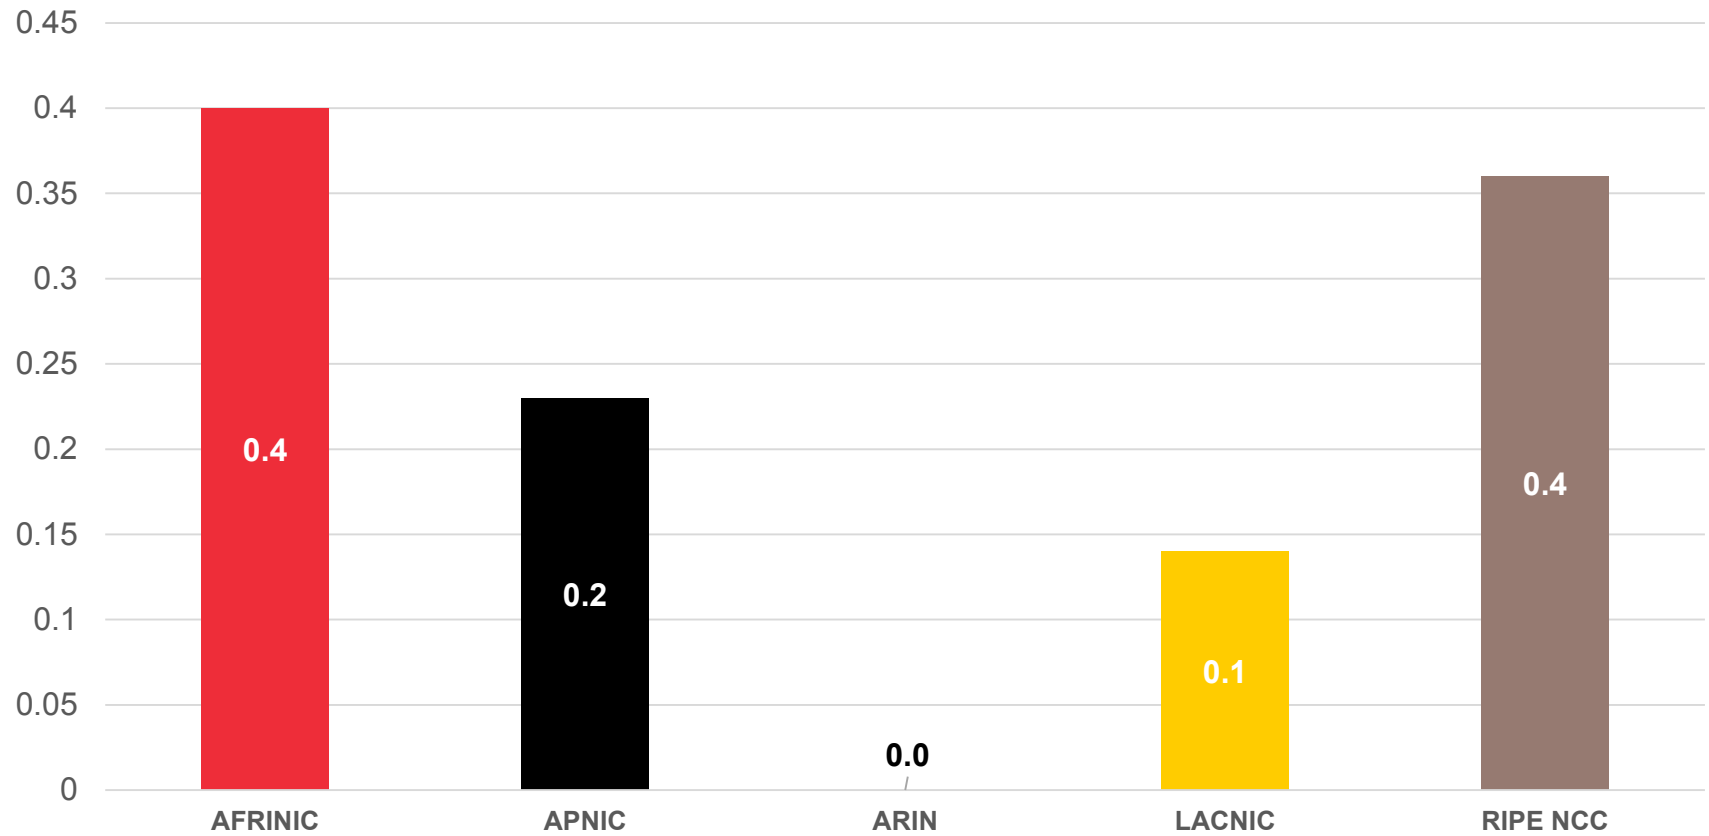

Internet Number Resource Status Report

Prepared by
Regional Internet Registries
AFRINIC, APNIC, ARIN, LACNIC, RIPE NCC

As of 31 Dec 2018

All IPv4 Address Space

Distribution of the 256 /8s

Total IPv4 Addresses Managed by each RIR

In terms of /8s

Available IPv4 Space in each RIR

In terms of /8s

IPv4 Space issued by RIRs

In terms of /8s, how much space has each RIR issued per year?

IPv4 Transfers

(exclusive M&A)

Intra-RIR IPv4 Transfers