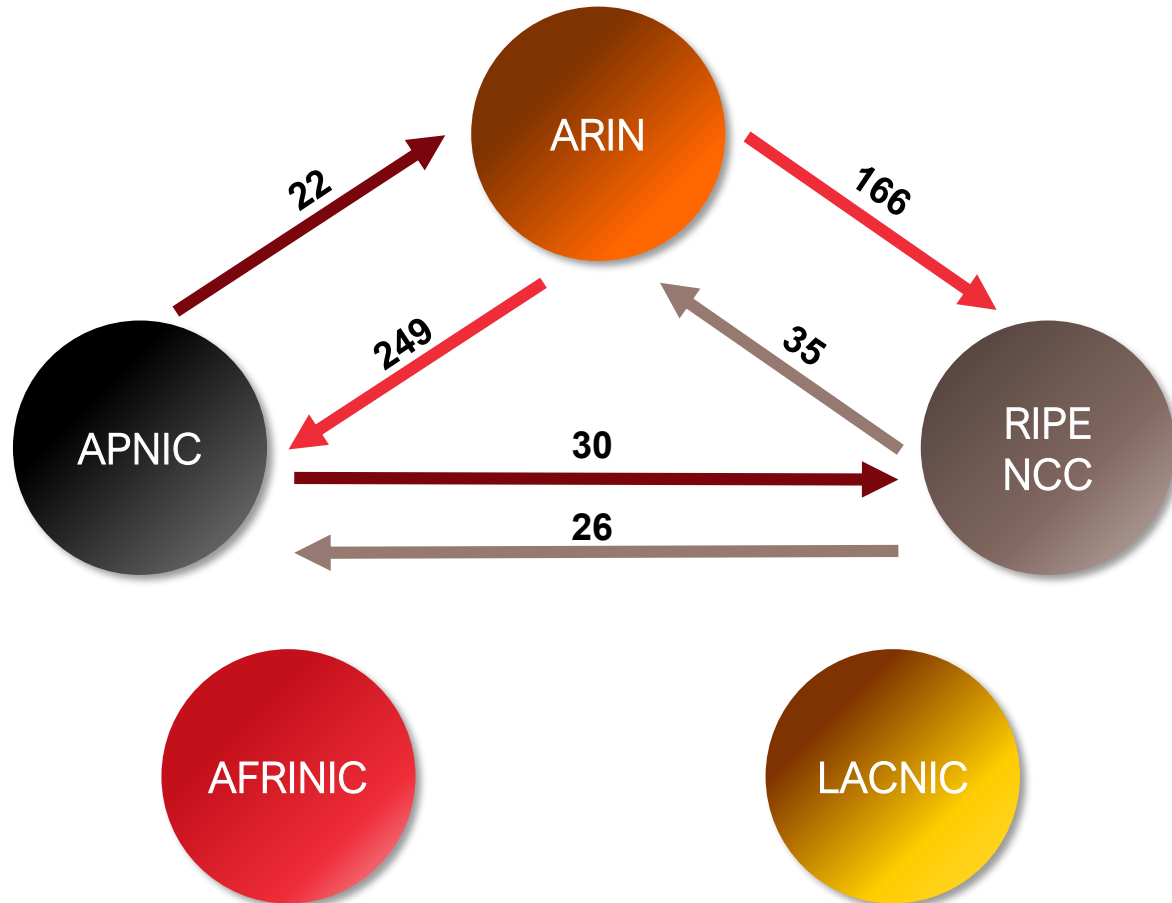

Internet Number Resource Status Report

Prepared by
Regional Internet Registries
AFRINIC, APNIC, ARIN, LACNIC, RIPE NCC

As of 31 Dec 2018

All IPv4 Address Space

Distribution of the 256 /8s

Total IPv4 Addresses Managed by each RIR

In terms of /8s

Available IPv4 Space in each RIR

In terms of /8s

IPv4 Space issued by RIRs

In terms of /8s, how much space has each RIR issued per year?

IPv4 Transfers

(exclusive M&A)

Intra-RIR IPv4 Transfers

Number of transfers per year

Intra-RIR IPv4 Transfers

Number of addresses transferred by year

Inter-RIR IPv4 Transfers

Total number of IPv4 transfers between RIRs

Inter-RIR IPv4 Transfers

Total number of IPv4 addresses transferred between RIRs

IPv6

All IPv6 Address Space

How much has been allocated to the RIRs?

IPv6 Allocations Issued by RIRs

How many prefixes has each RIR allocated per year?

Total Allocated IPv6 Space

Total size of IPv6 space (in /32s) that each RIR has allocated