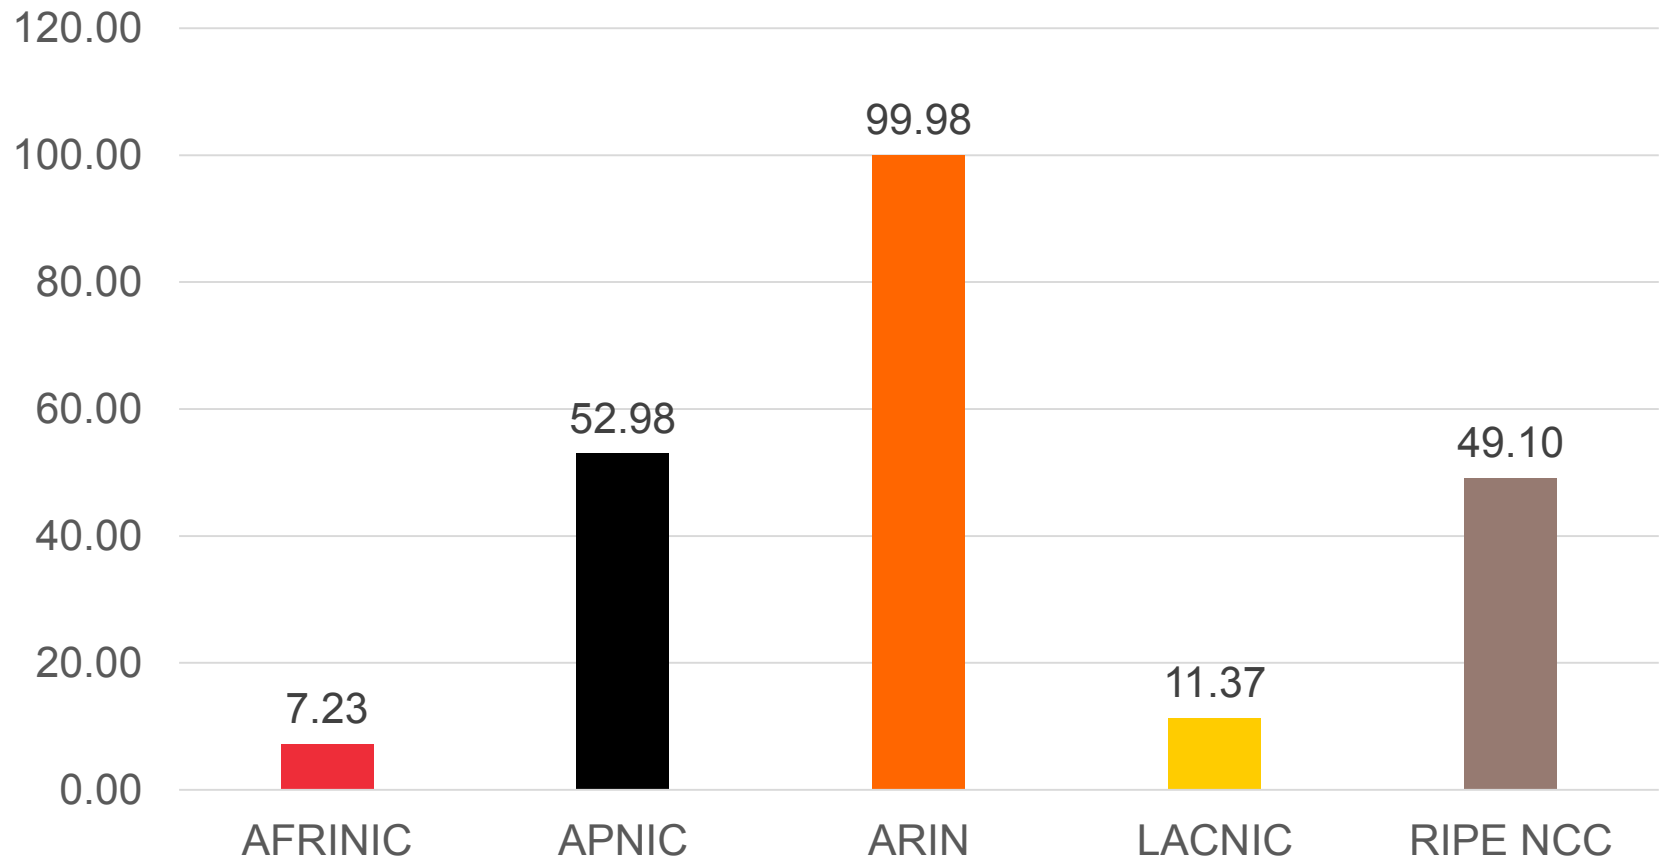

Internet Number Resource Status Report

Prepared by
Regional Internet Registries
AFRINIC, APNIC, ARIN, LACNIC, RIPE NCC

As of 31 Dec 2018

All IPv4 Address Space

Distribution of the 256 /8s

Total IPv4 Addresses Managed by each RIR

In terms of /8s

Available IPv4 Space in each RIR

In terms of /8s

IPv4 Space issued by RIRs

In terms of /8s, how much space has each RIR issued per year?

IPv4 Transfers

(exclusive M&A)

Intra-RIR IPv4 Transfers