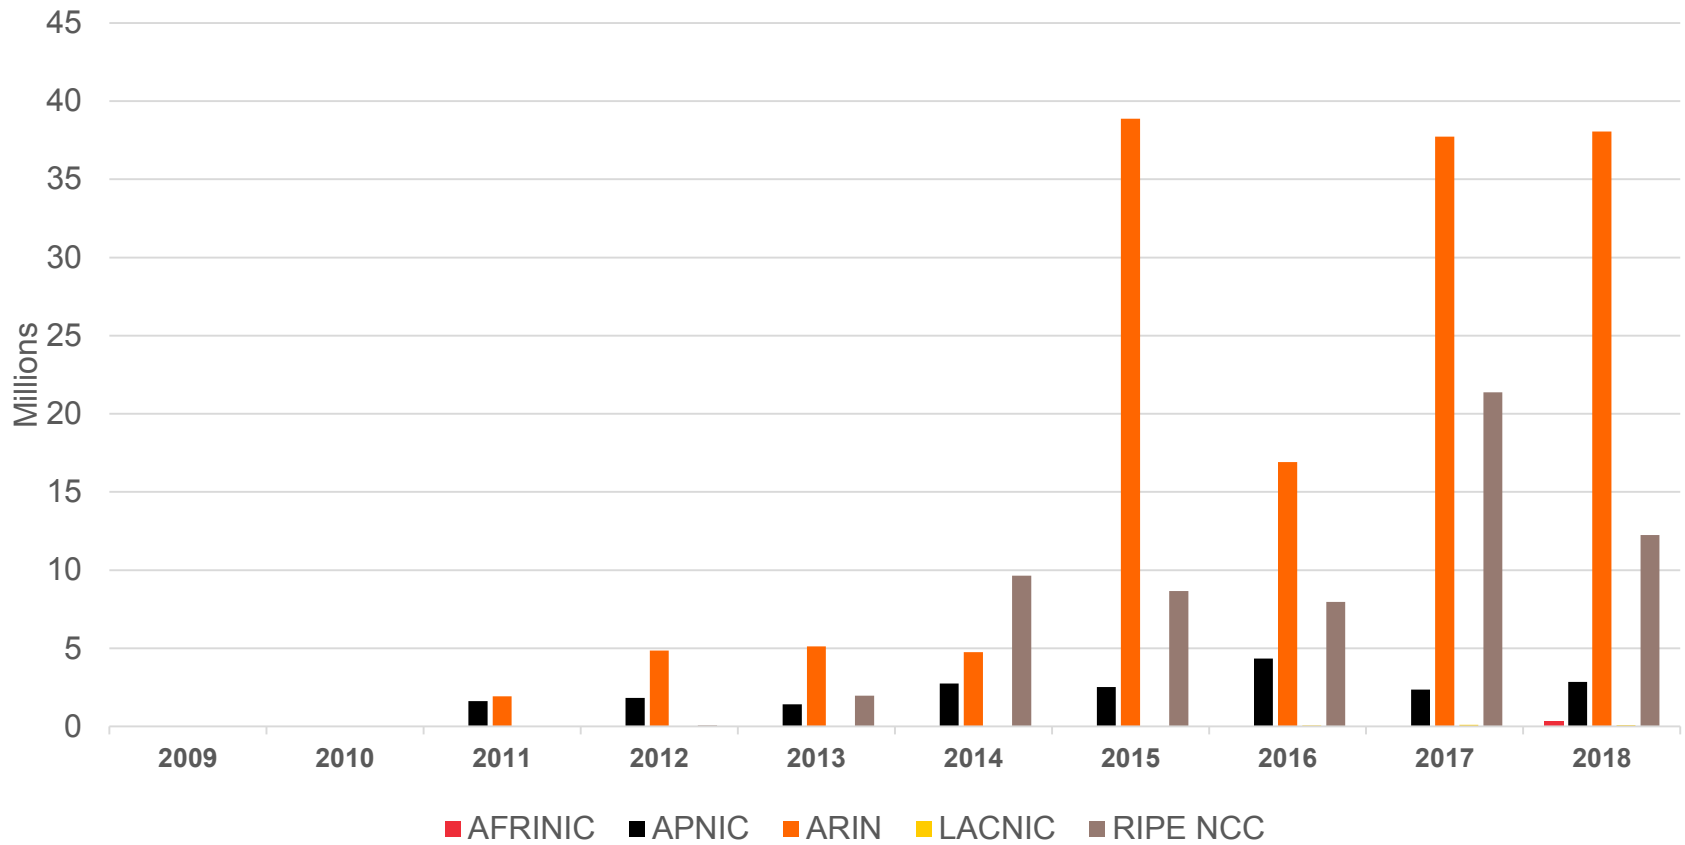

Internet Number Resource Status Report

Prepared by
Regional Internet Registries
AFRINIC, APNIC, ARIN, LACNIC, RIPE NCC

As of 31 Dec 2018

All IPv4 Address Space

Distribution of the 256 /8s

Total IPv4 Addresses Managed by each RIR

In terms of /8s

Available IPv4 Space in each RIR

In terms of /8s

IPv4 Space issued by RIRs

In terms of /8s, how much space has each RIR issued per year?

IPv4 Transfers

(exclusive M&A)

Intra-RIR IPv4 Transfers

Number of transfers per year

Intra-RIR IPv4 Transfers

Number of addresses transferred by year

Inter-RIR IPv4 Transfers

Total number of IPv4 transfers between RIRs

Inter-RIR IPv4 Transfers

Total number of IPv4 addresses transferred between RIRs