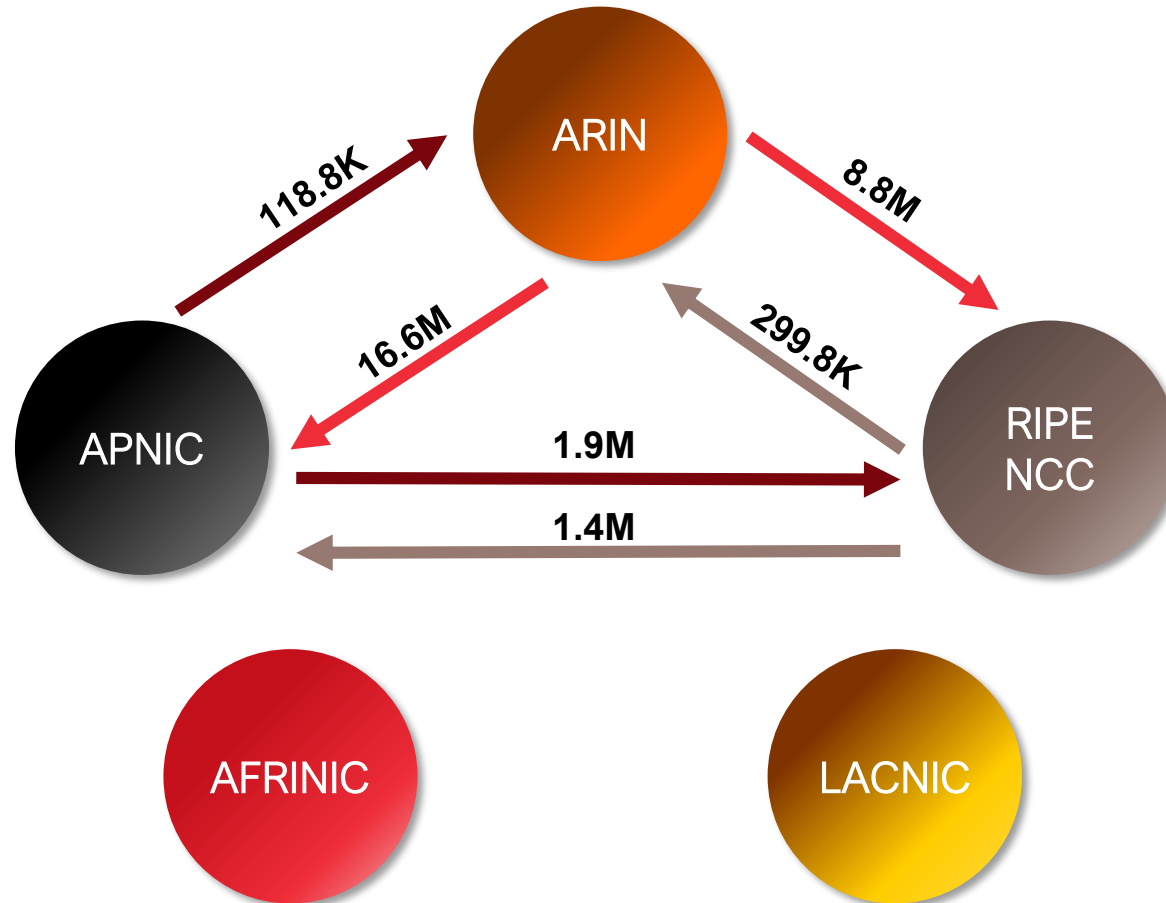

Internet Number Resource Status Report

Prepared by
Regional Internet Registries
AFRINIC, APNIC, ARIN, LACNIC, RIPE NCC

As of 31 Dec 2018

All IPv4 Address Space

Distribution of the 256 /8s

Total IPv4 Addresses Managed by each RIR

In terms of /8s

Available IPv4 Space in each RIR

In terms of /8s

IPv4 Space issued by RIRs

In terms of /8s, how much space has each RIR issued per year?

IPv4 Transfers

(exclusive M&A)

Intra-RIR IPv4 Transfers

Number of transfers per year

Intra-RIR IPv4 Transfers

Number of addresses transferred by year

Inter-RIR IPv4 Transfers

Total number of IPv4 transfers between RIRs

Inter-RIR IPv4 Transfers

Total number of IPv4 addresses transferred between RIRs

IPv6

All IPv6 Address Space

How much has been allocated to the RIRs?

IPv6 Allocations Issued by RIRs

How many prefixes has each RIR allocated per year?

Total Allocated IPv6 Space

Total size of IPv6 space (in /32s) that each RIR has allocated