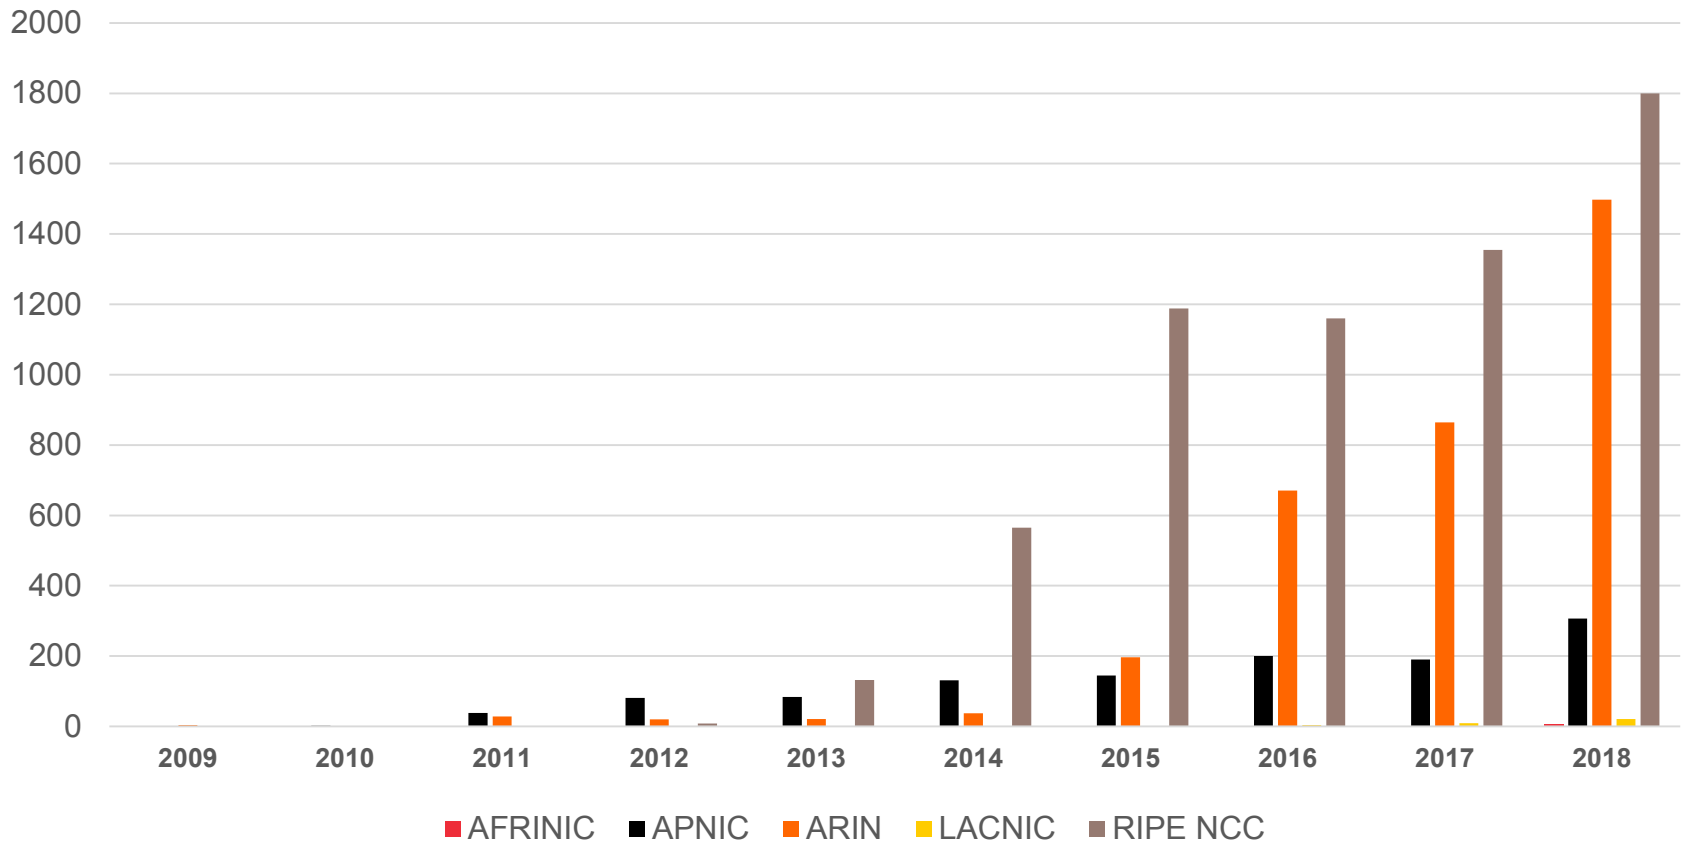

Internet Number Resource Status Report

Prepared by
Regional Internet Registries
AFRINIC, APNIC, ARIN, LACNIC, RIPE NCC

As of 31 Dec 2018

All IPv4 Address Space

Distribution of the 256 /8s

Total IPv4 Addresses Managed by each RIR

In terms of /8s

Available IPv4 Space in each RIR

In terms of /8s

IPv4 Space issued by RIRs

In terms of /8s, how much space has each RIR issued per year?

IPv4 Transfers

(exclusive M&A)

Intra-RIR IPv4 Transfers

Number of transfers per year

Intra-RIR IPv4 Transfers

Number of addresses transferred by year

Inter-RIR IPv4 Transfers

Total number of IPv4 transfers between RIRs

Inter-RIR IPv4 Transfers

Total number of IPv4 addresses transferred between RIRs