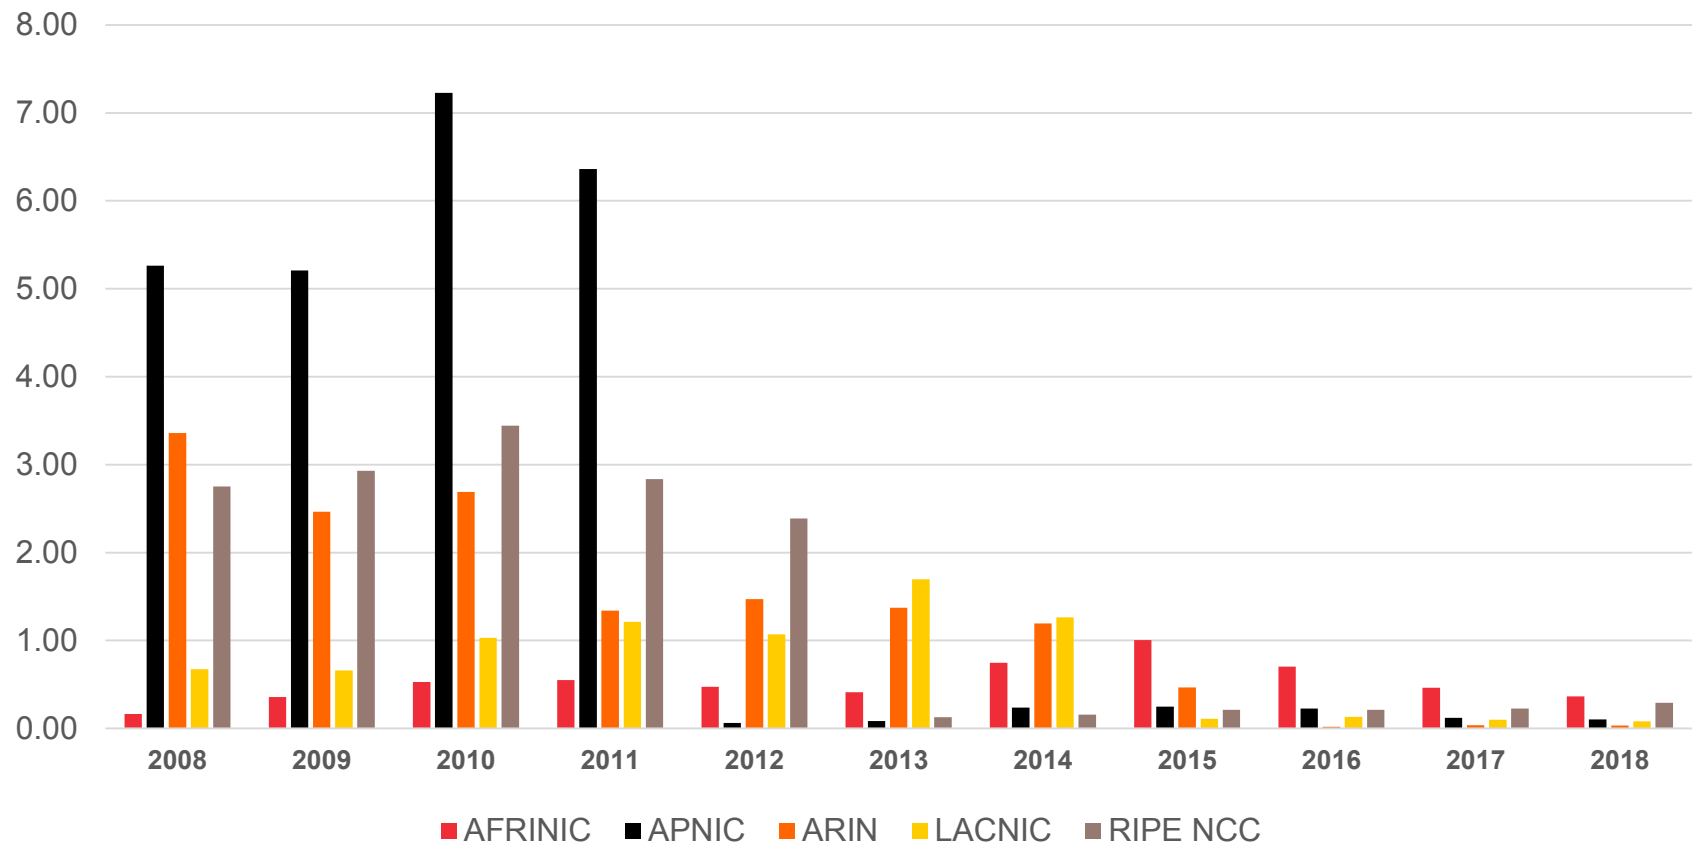

Internet Number Resource Status Report

Prepared by
Regional Internet Registries
AFRINIC, APNIC, ARIN, LACNIC, RIPE NCC

As of 31 Dec 2018

All IPv4 Address Space

Distribution of the 256 /8s

Total IPv4 Addresses Managed by each RIR

In terms of /8s

Available IPv4 Space in each RIR

In terms of /8s

IPv4 Space issued by RIRs

In terms of /8s, how much space has each RIR issued per year?

IPv4 Transfers

(exclusive M&A)

Intra-RIR IPv4 Transfers

Number of transfers per year

Intra-RIR IPv4 Transfers

Number of addresses transferred by year

Inter-RIR IPv4 Transfers

Total number of IPv4 transfers between RIRs

Inter-RIR IPv4 Transfers

Total number of IPv4 addresses transferred between RIRs