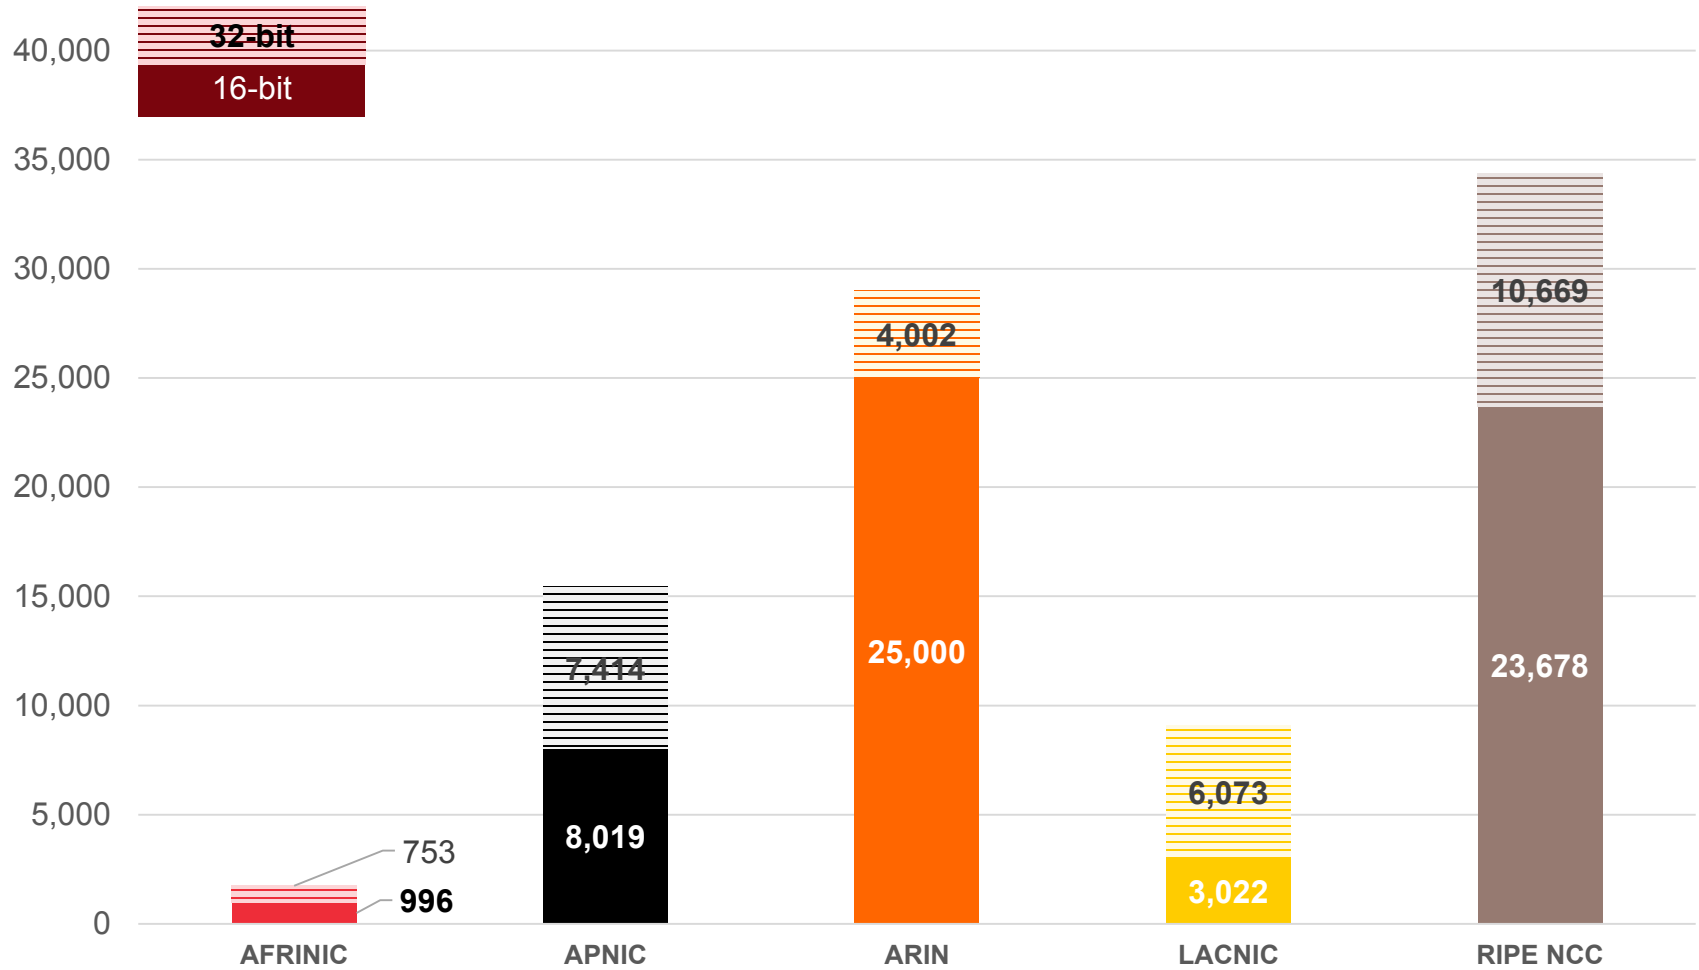

IPv6 Assignments Issued by RIRs

How many prefixes has each RIR assigned per year?

Total Assigned IPv6 Space

Total size of IPv6 space (in /48s) that each RIR has assigned

Percentage of Members with IPv6 in each RIR

AS Numbers

AS Numbers

All ASNs

ASN Assignments by RIRs

How many ASNs has each RIR issued per year?

Total ASNs Assigned by each RIR

References

- NRO Statistics
www.nro.net/statistics
- IANA Number Resources
<https://www.iana.org/numbers>