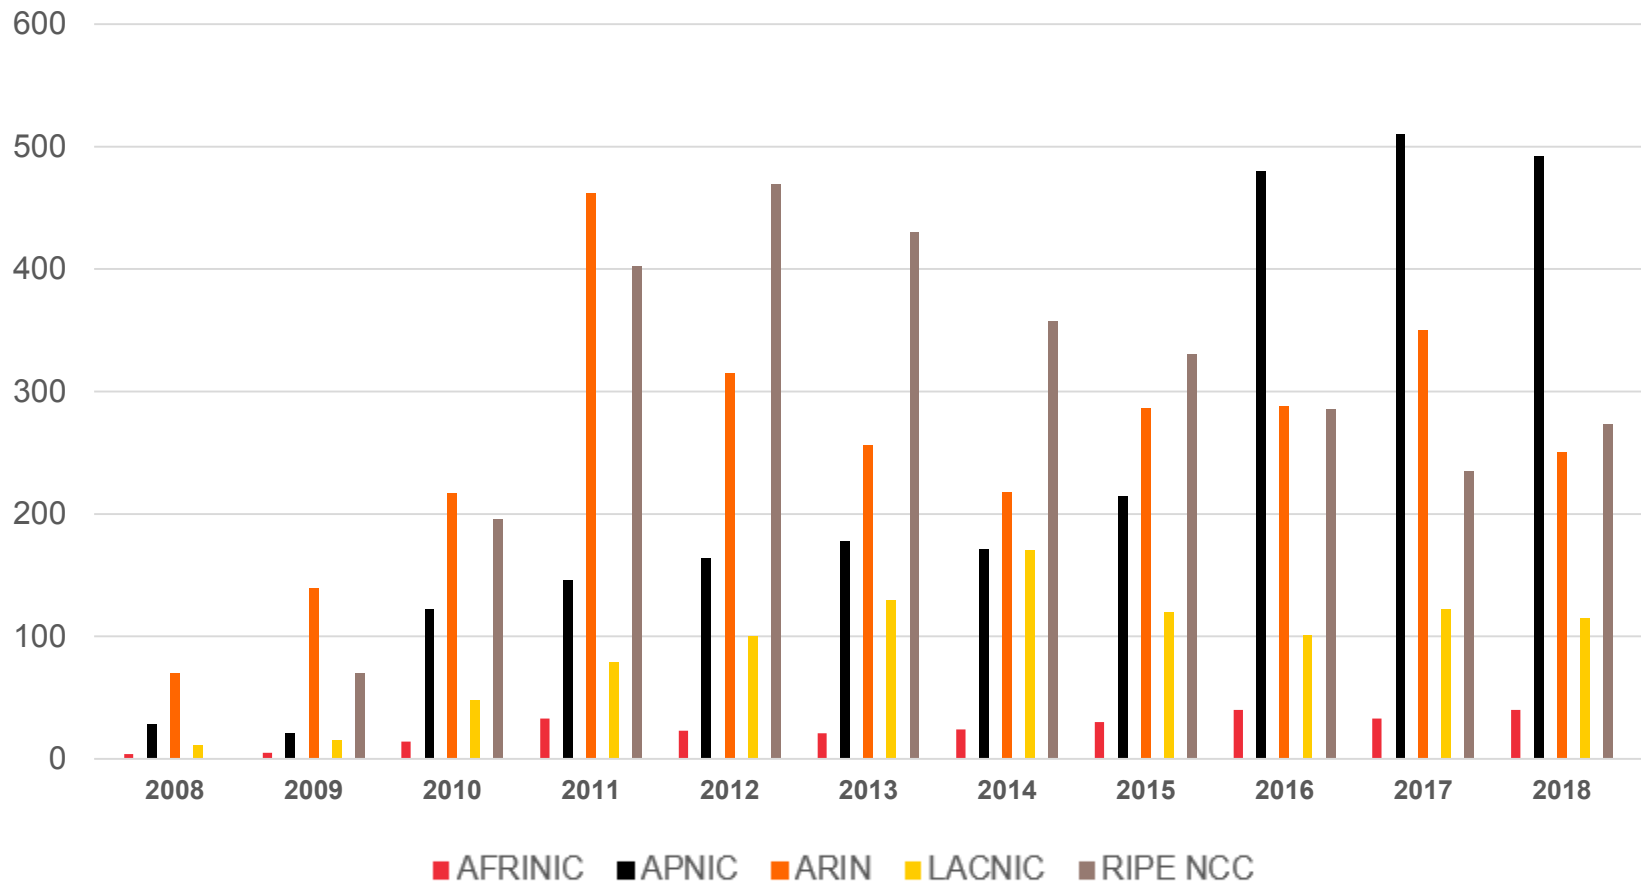

Number of transfers per year

Intra-RIR IPv4 Transfers

Number of addresses transferred by year

Inter-RIR IPv4 Transfers

Total number of IPv4 transfers between RIRs

Inter-RIR IPv4 Transfers

Total number of IPv4 addresses transferred between RIRs

IPv6

All IPv6 Address Space

How much has been allocated to the RIRs?

IPv6 Allocations Issued by RIRs

How many prefixes has each RIR allocated per year?

Total Allocated IPv6 Space

Total size of IPv6 space (in /32s) that each RIR has allocated

IPv6 Assignments Issued by RIRs

How many prefixes has each RIR assigned per year?

Total Assigned IPv6 Space

Total size of IPv6 space (in /48s) that each RIR has assigned

Percentage of Members with IPv6 in each RIR