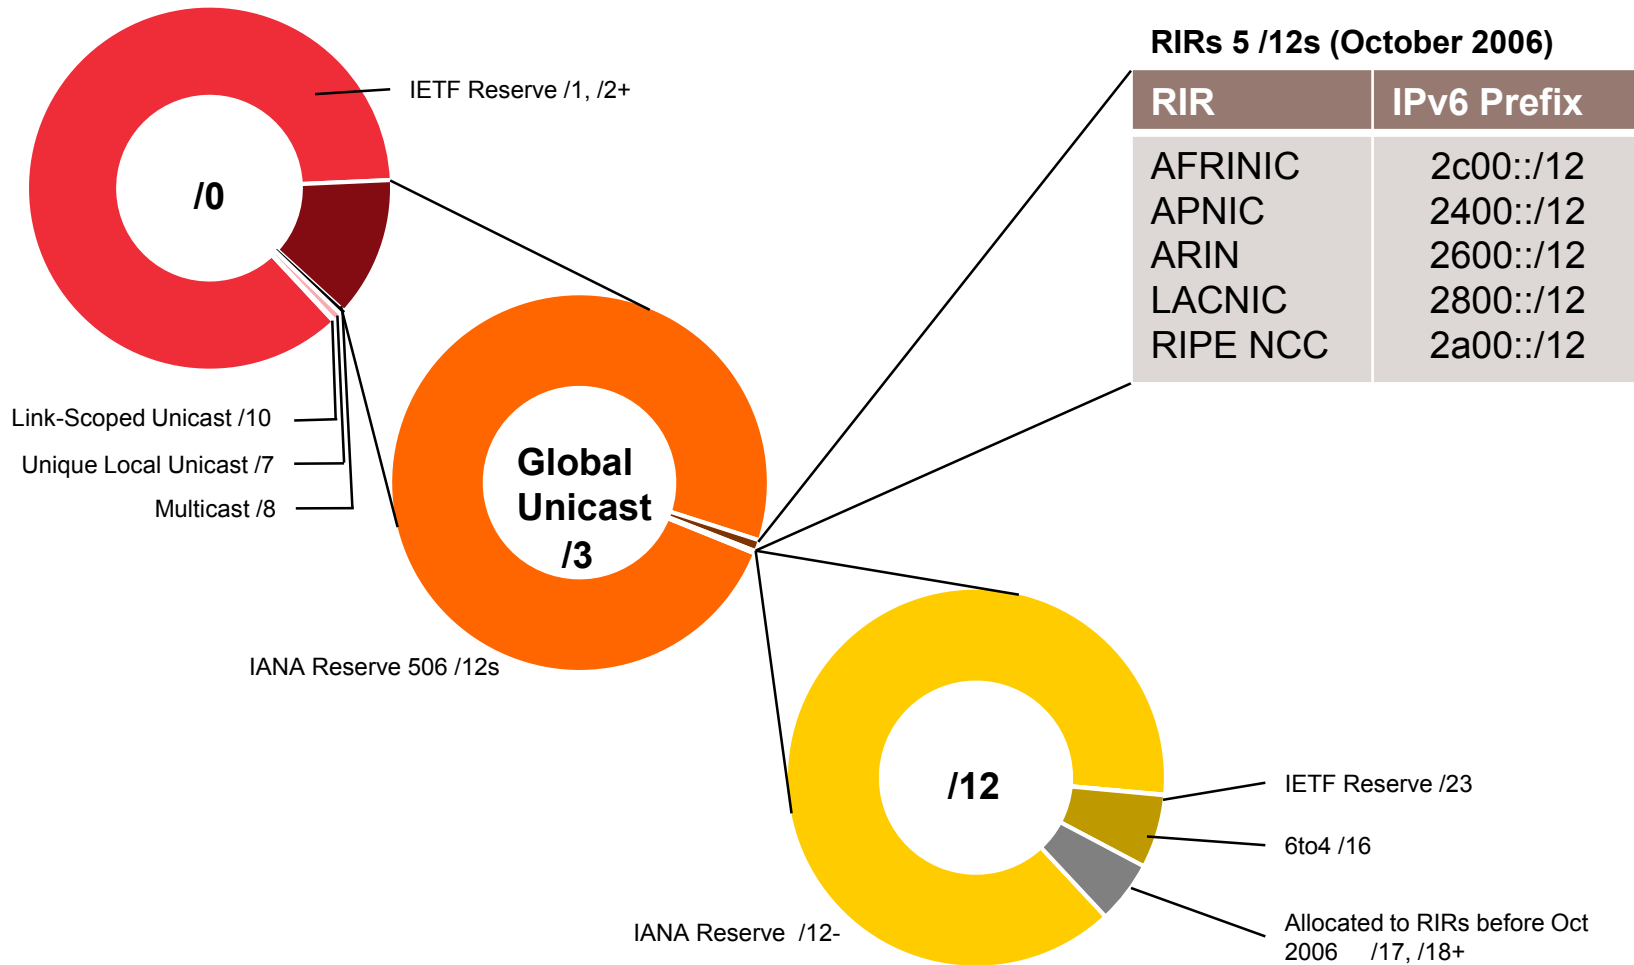

Internet Number Resource Status Report

Prepared by
Regional Internet Registries
AFRINIC, APNIC, ARIN, LACNIC, RIPE NCC

As of 31 Dec 2018

All IPv4 Address Space

Distribution of the 256 /8s

Total IPv4 Addresses Managed by each RIR

In terms of /8s

Available IPv4 Space in each RIR

In terms of /8s

IPv4 Space issued by RIRs

In terms of /8s, how much space has each RIR issued per year?

IPv4 Transfers

(exclusive M&A)

Intra-RIR IPv4 Transfers

Number of transfers per year

Intra-RIR IPv4 Transfers

Number of addresses transferred by year

Inter-RIR IPv4 Transfers

Total number of IPv4 transfers between RIRs

Inter-RIR IPv4 Transfers

Total number of IPv4 addresses transferred between RIRs

IPv6

All IPv6 Address Space

How much has been allocated to the RIRs?

IPv6 Allocations Issued by RIRs

How many prefixes has each RIR allocated per year?

Total Allocated IPv6 Space

Total size of IPv6 space (in /32s) that each RIR has allocated