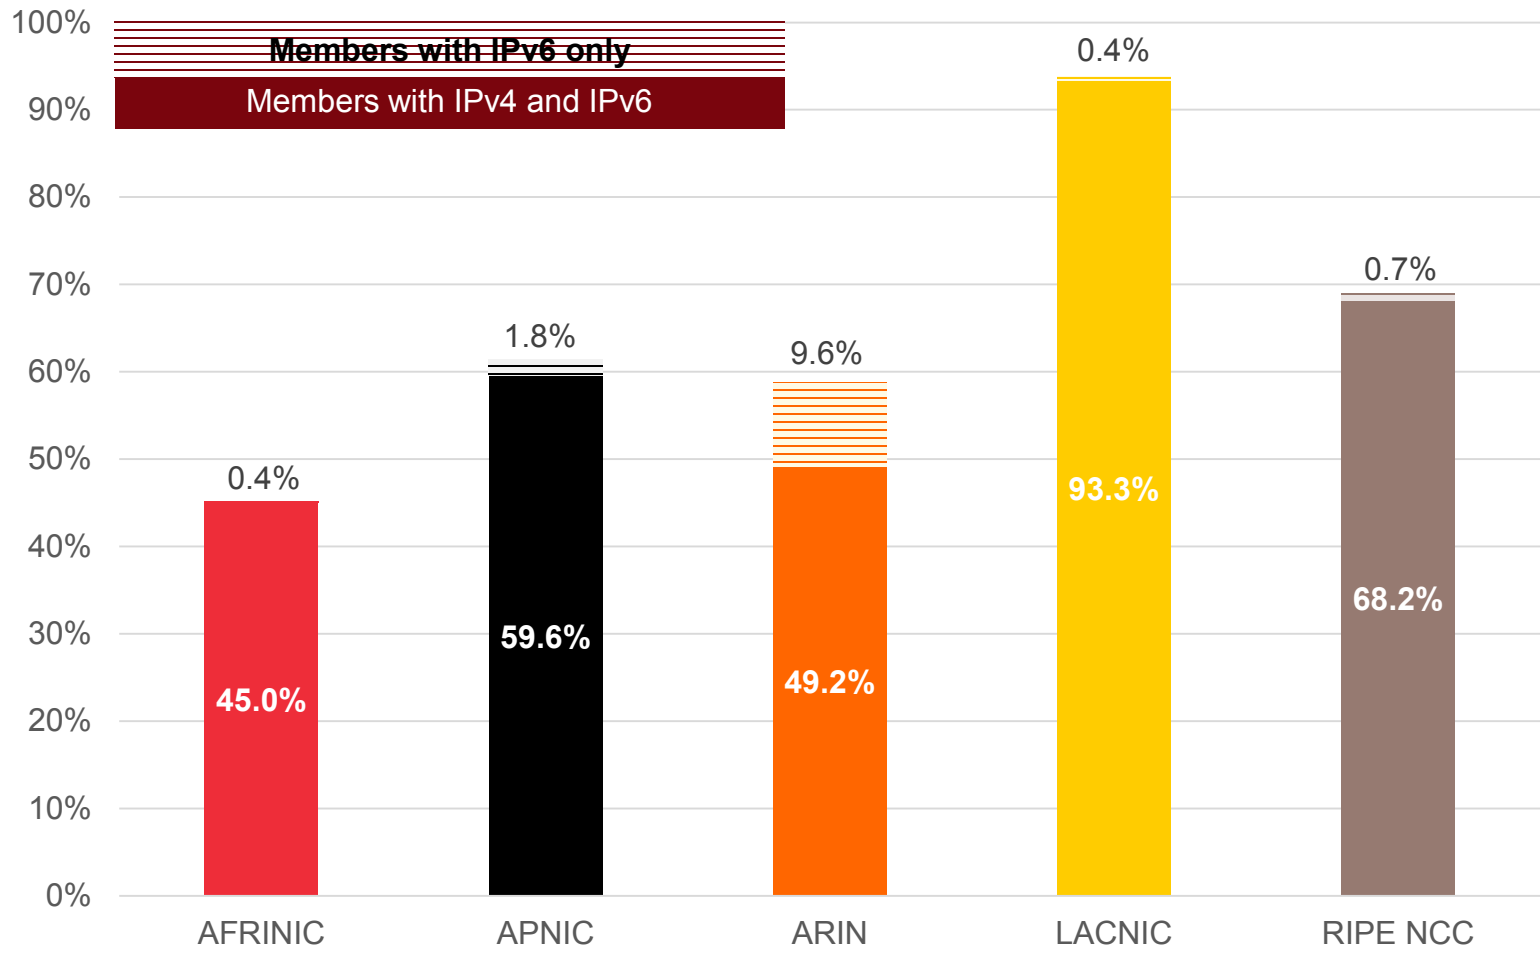

IPv6

All IPv6 Address Space

How much has been allocated to the RIRs?

IPv6 Allocations Issued by RIRs

How many prefixes has each RIR allocated per year?

Total Allocated IPv6 Space

Total size of IPv6 space (in /32s) that each RIR has allocated

IPv6 Assignments Issued by RIRs

How many prefixes has each RIR assigned per year?

Total Assigned IPv6 Space

Total size of IPv6 space (in /48s) that each RIR has assigned

Percentage of Members with IPv6 in each RIR