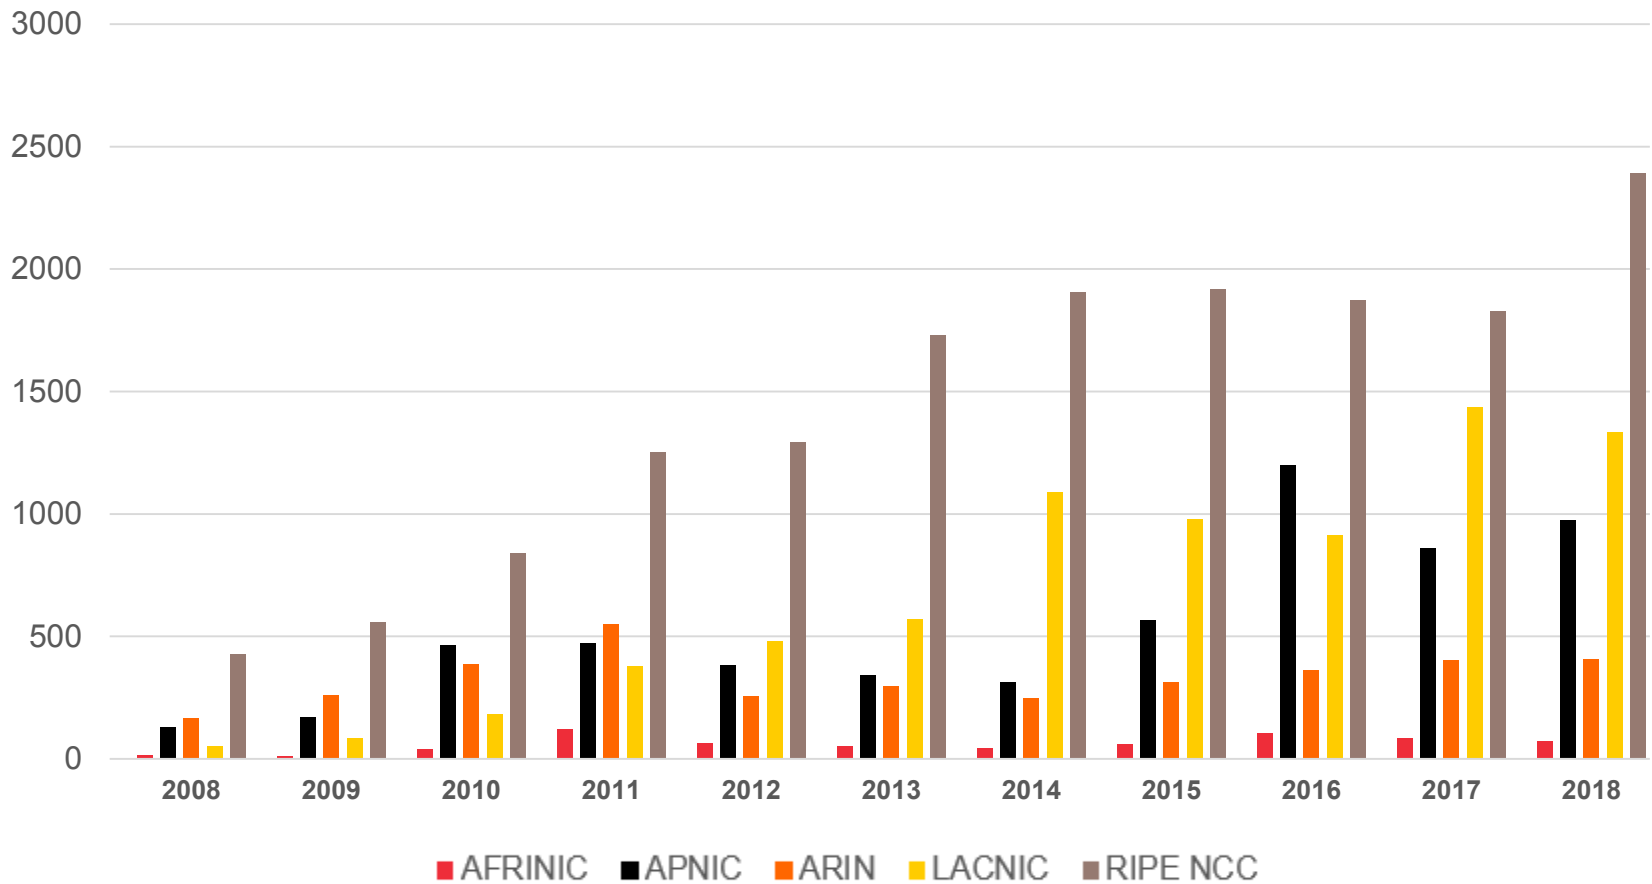

Number of transfers per year

Intra-RIR IPv4 Transfers

Number of addresses transferred by year

Inter-RIR IPv4 Transfers

Total number of IPv4 transfers between RIRs

Inter-RIR IPv4 Transfers

Total number of IPv4 addresses transferred between RIRs

IPv6

All IPv6 Address Space

How much has been allocated to the RIRs?

IPv6 Allocations Issued by RIRs

How many prefixes has each RIR allocated per year?

Total Allocated IPv6 Space

Total size of IPv6 space (in /32s) that each RIR has allocated

IPv6 Assignments Issued by RIRs

How many prefixes has each RIR assigned per year?

Total Assigned IPv6 Space

Total size of IPv6 space (in /48s) that each RIR has assigned

Percentage of Members with IPv6 in each RIR