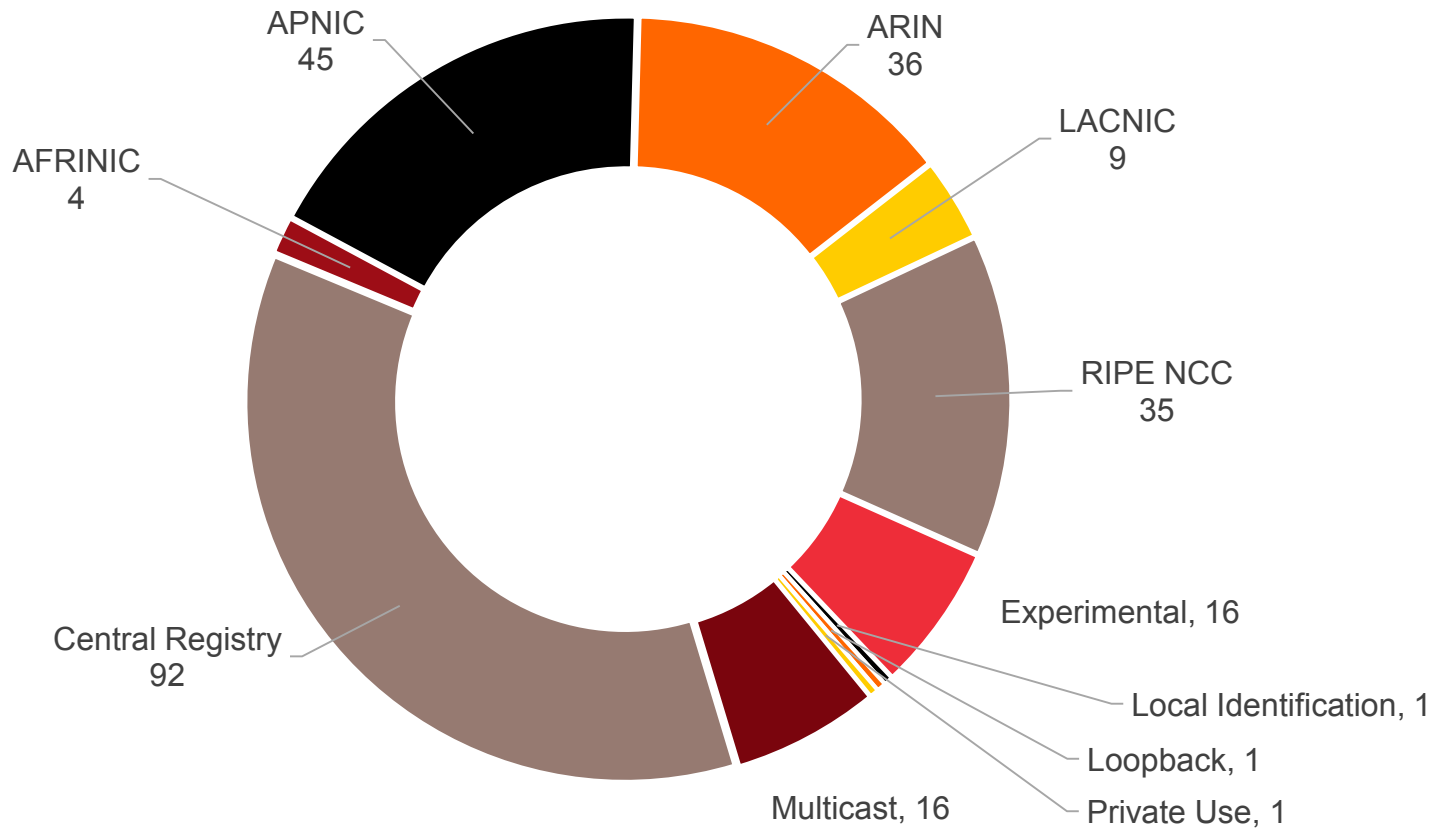

Internet Number Resource Status Report

Prepared by
Regional Internet Registries
AFRINIC, APNIC, ARIN, LACNIC, RIPE NCC

As of 31 Dec 2018

All IPv4 Address Space

Distribution of the 256 /8s

Total IPv4 Addresses Managed by each RIR

In terms of /8s

Available IPv4 Space in each RIR

In terms of /8s

IPv4 Space issued by RIRs

In terms of /8s, how much space has each RIR issued per year?

IPv4 Transfers

(exclusive M&A)

Intra-RIR IPv4 Transfers

Number of transfers per year

Intra-RIR IPv4 Transfers

Number of addresses transferred by year

Inter-RIR IPv4 Transfers

Total number of IPv4 transfers between RIRs

Inter-RIR IPv4 Transfers

Total number of IPv4 addresses transferred between RIRs