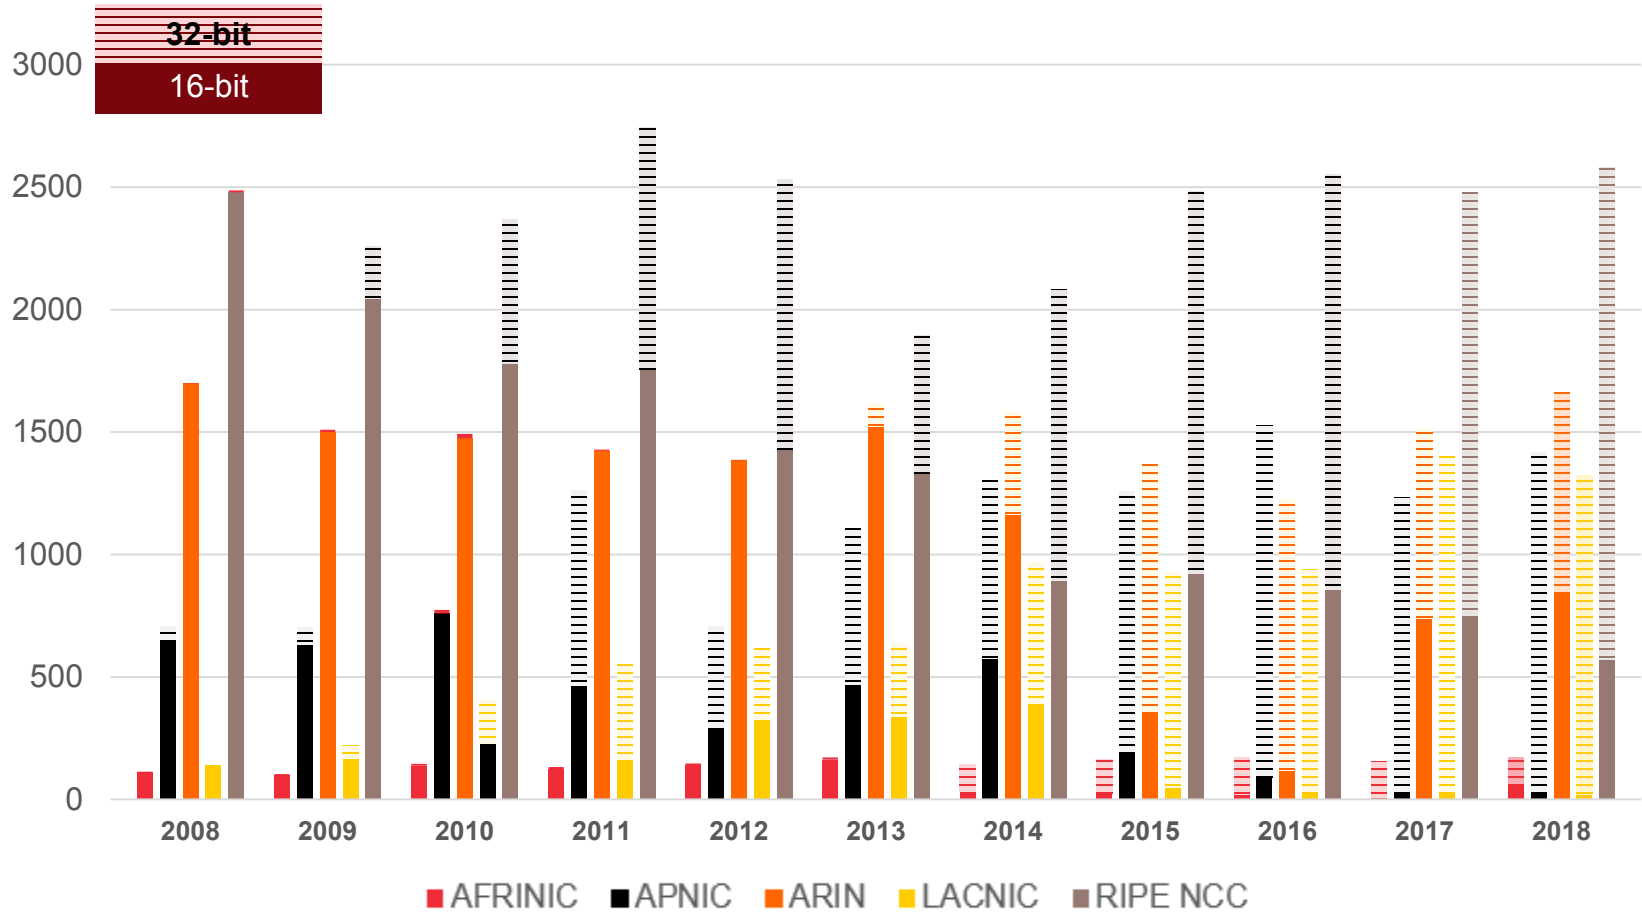

IPv6 Assignments Issued by RIRs

How many prefixes has each RIR assigned per year?

Total Assigned IPv6 Space

Total size of IPv6 space (in /48s) that each RIR has assigned

Percentage of Members with IPv6 in each RIR

AS Numbers

AS Numbers

All ASNs

ASN Assignments by RIRs

How many ASNs has each RIR issued per year?

Total ASNs Assigned by each RIR

References

- NRO Statistics
www.nro.net/statistics
- IANA Number Resources
<https://www.iana.org/numbers>