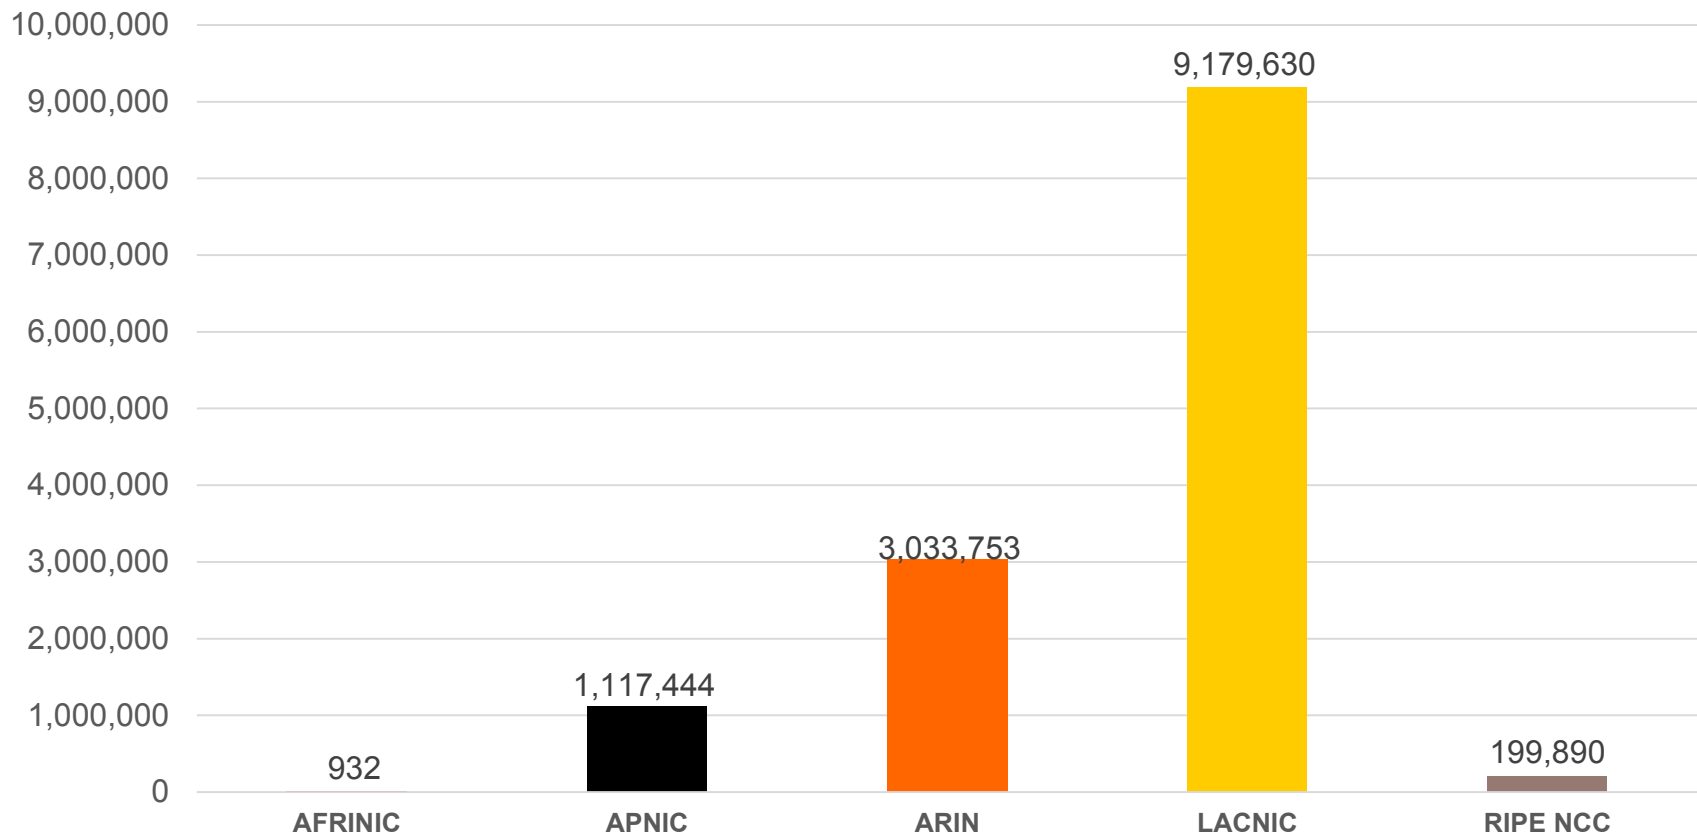

Number of transfers per year

Intra-RIR IPv4 Transfers

Number of addresses transferred by year

Inter-RIR IPv4 Transfers

Total number of IPv4 transfers between RIRs

Inter-RIR IPv4 Transfers

Total number of IPv4 addresses transferred between RIRs

IPv6

All IPv6 Address Space

How much has been allocated to the RIRs?

IPv6 Allocations Issued by RIRs

How many prefixes has each RIR allocated per year?

Total Allocated IPv6 Space

Total size of IPv6 space (in /32s) that each RIR has allocated

IPv6 Assignments Issued by RIRs

How many prefixes has each RIR assigned per year?

Total Assigned IPv6 Space

Total size of IPv6 space (in /48s) that each RIR has assigned

Percentage of Members with IPv6 in each RIR