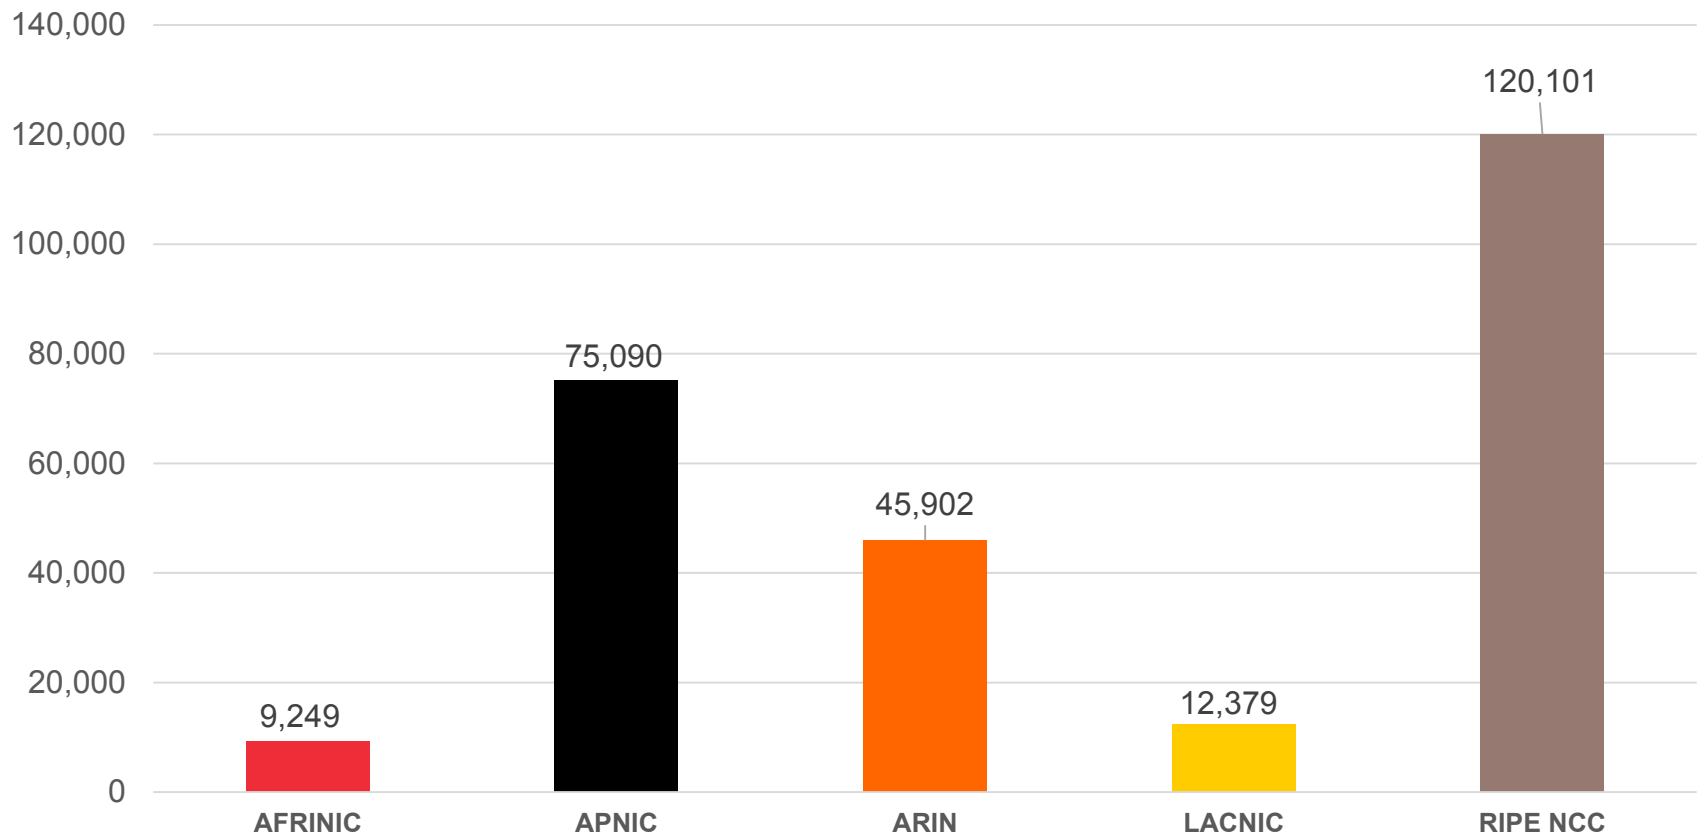

Number of transfers per year

Intra-RIR IPv4 Transfers

Number of addresses transferred by year

Inter-RIR IPv4 Transfers

Total number of IPv4 transfers between RIRs

Inter-RIR IPv4 Transfers

Total number of IPv4 addresses transferred between RIRs

IPv6

All IPv6 Address Space

How much has been allocated to the RIRs?

IPv6 Allocations Issued by RIRs

How many prefixes has each RIR allocated per year?

Total Allocated IPv6 Space

Total size of IPv6 space (in /32s) that each RIR has allocated

IPv6 Assignments Issued by RIRs

How many prefixes has each RIR assigned per year?

Total Assigned IPv6 Space

Total size of IPv6 space (in /48s) that each RIR has assigned

Percentage of Members with IPv6 in each RIR