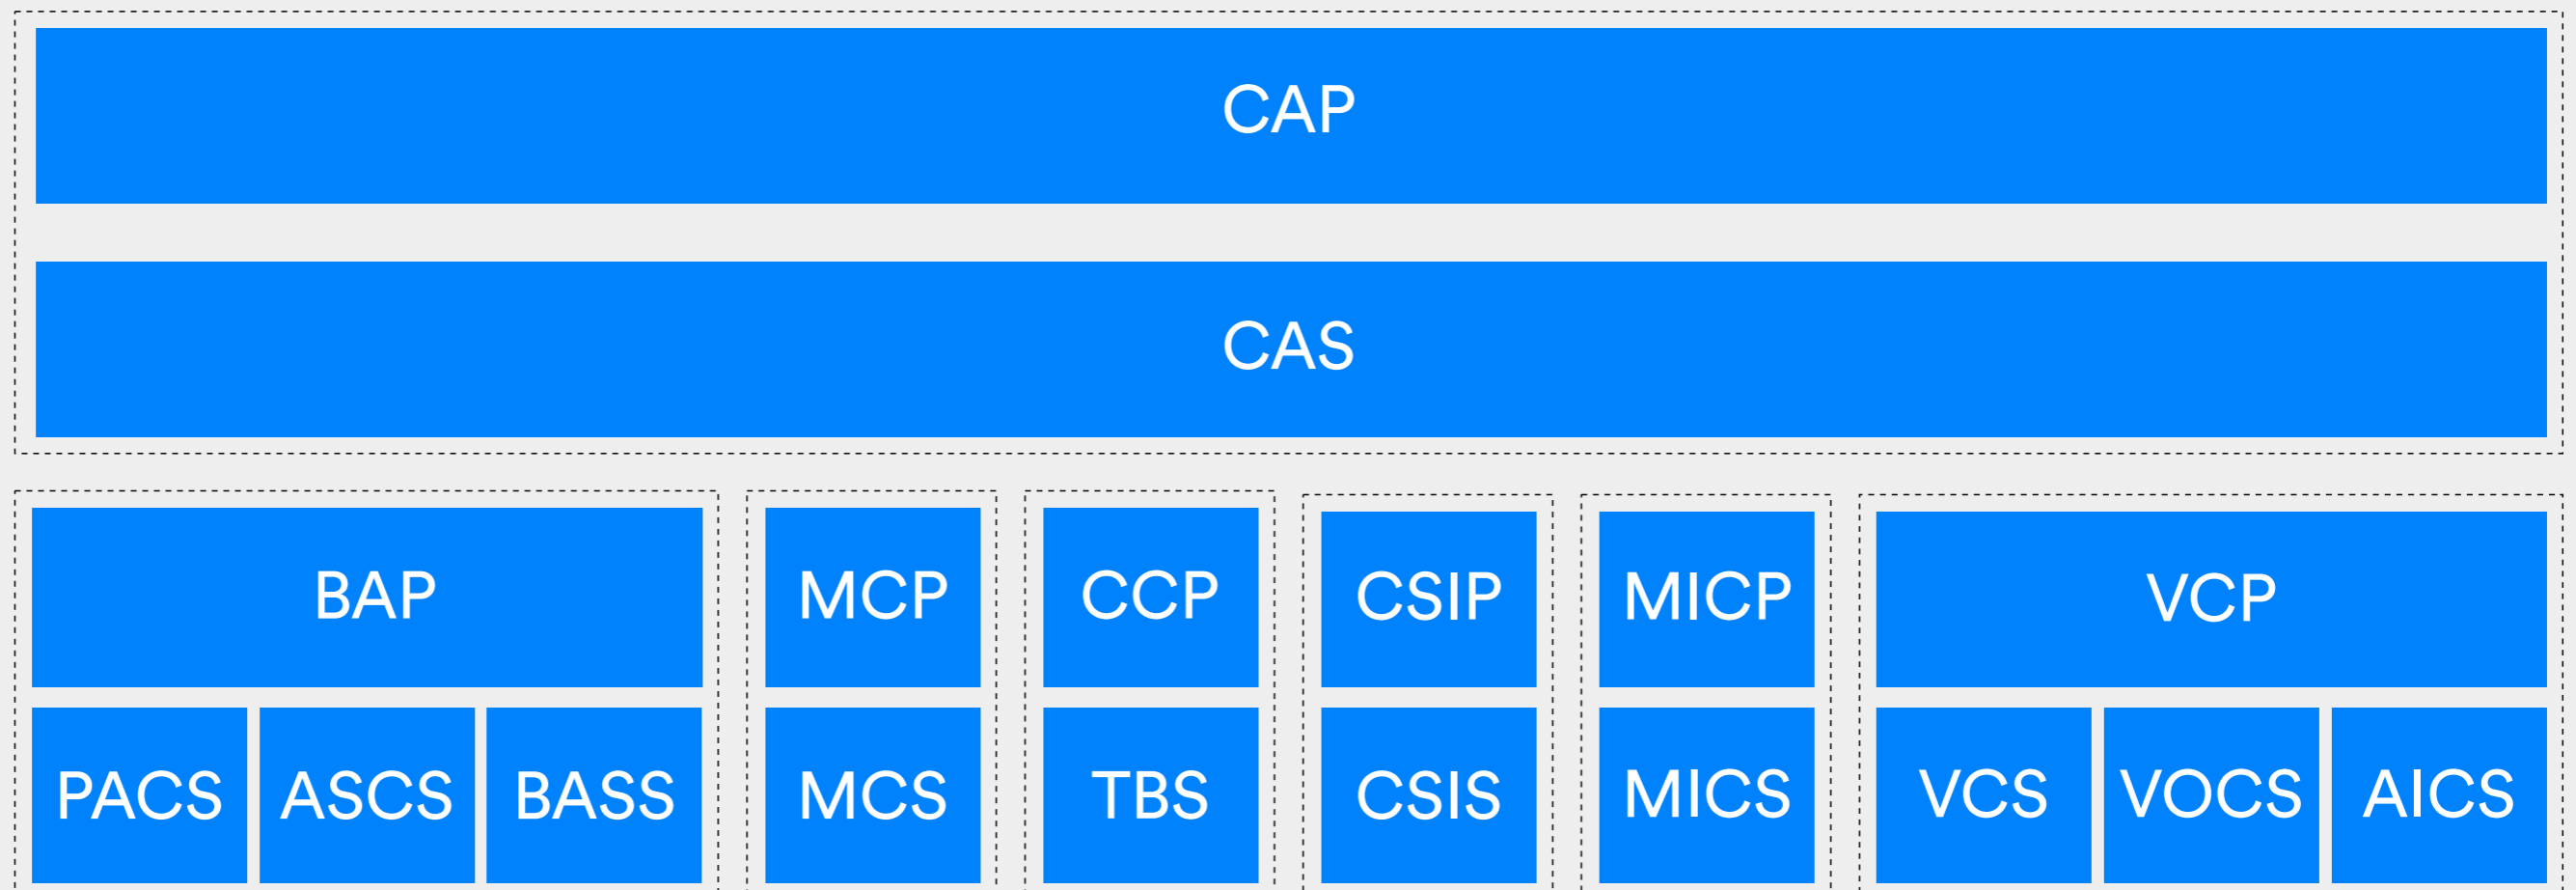

LE Audio Specifications

Use Case
Specific Profiles

LC3

Generic Audio Framework

Bluetooth® Core