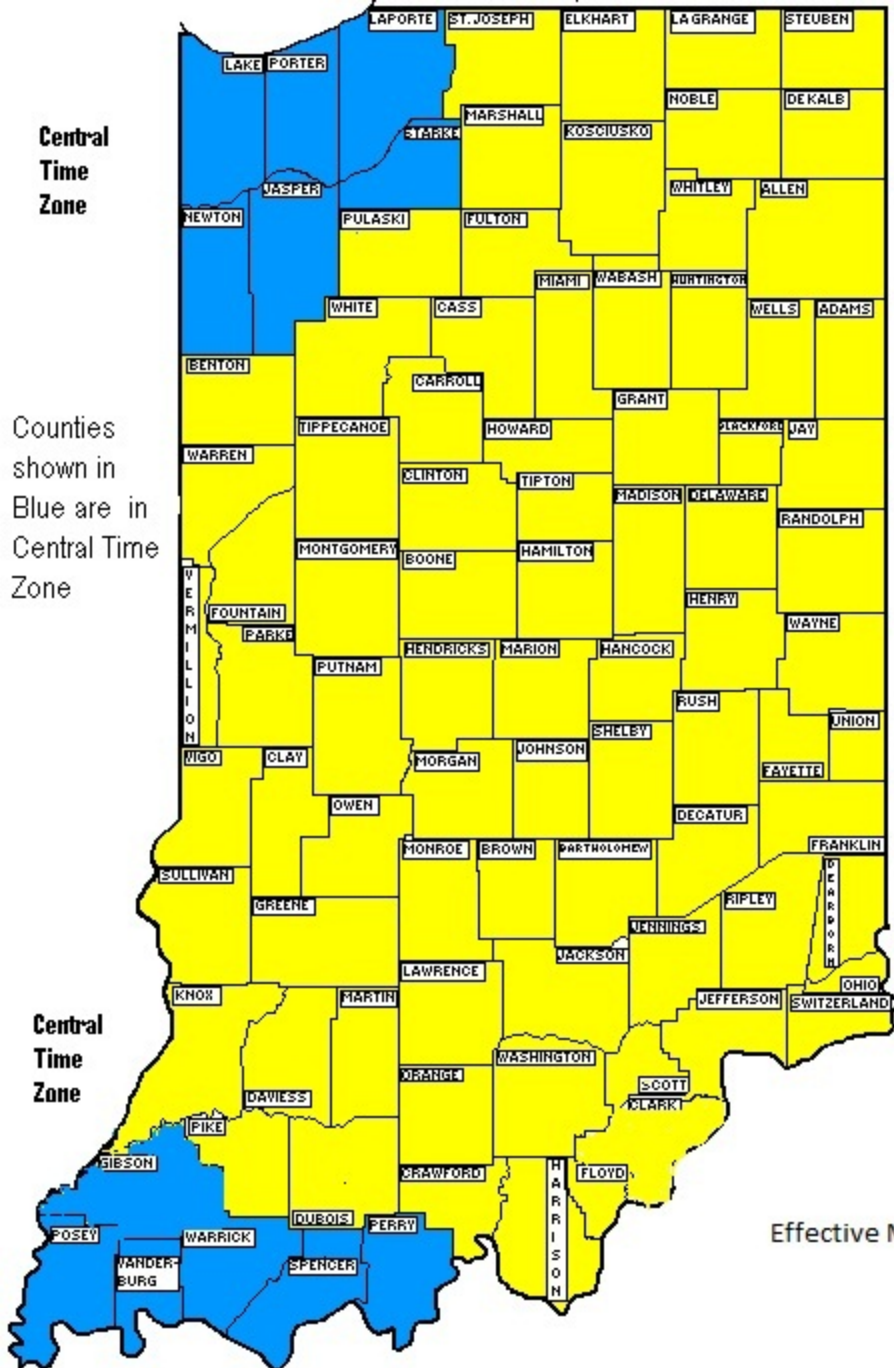

**Central
Time
Zone**

Counties
shown in
Blue are in
Central Time
Zone

**Central
Time
Zone**

**Eastern
Time
Zone**

Counties
shown in
Yellow are
in Eastern
Time Zone.

Effective March 13, 2011