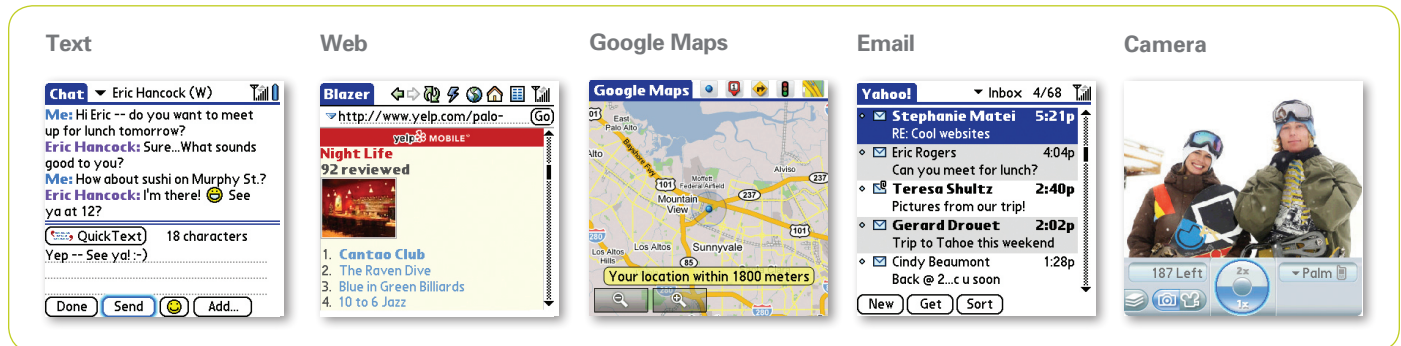

¹ Within wireless coverage area only. Email, messaging and web require data services from Sprint at additional cost. VPN may also be required. Microsoft Direct Push Technology requires Microsoft Exchange Server 2003 with SP2 or Exchange Server 2007.

³ Within EvDO data wireless service coverage area only. Actual data speeds vary based on network capacity and application design. Backward compatible with 1xRTT and IS95. Additional service charges may apply. Connection via USB sync cable (included in box) or Bluetooth® wireless technology.