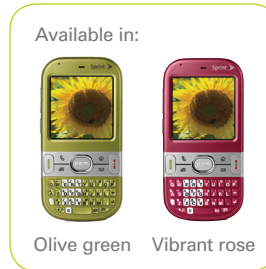

Quick facts

- **NEW!** Fun colors: Olive green and Vibrant rose with a soft-touch finish
- **NEW!** Find friends using Facebook for Palm¹
- **NEW!** Google Maps™ with My Location²
- **NEW!** Double the storage to 128MB
- Small, sleek, lightweight design
- Touchscreen and keyboard with gel-soft keys
- Text messaging with a chat-style view¹
- Instant messaging with AIM, Windows Live™ Messenger, and Yahoo!¹
- Contacts, Calendar, Notes, and To-do's
- Email for accounts like Gmail, AOL and Yahoo!¹
- Visit YouTube, Yelp, Flickr and more¹
- Digital camera with video capture
- Create and edit Microsoft® Word and Excel® files
- View PowerPoint® presentations and open PDF files
- Microsoft Direct Push Technology for delivery of Outlook® email as it arrives¹
- Thousands of add on applications
- Use as a modem to connect your laptop to the high-speed network³
- Support for up to 4GB expansion cards, sold separately

Just add friends

Phone, text, IM, email, web and Facebook® for Palm.

The Palm® Centro™ smart device gives you voice, text, IM, email and web,¹ all in a phone that's a lot smaller than you think. Which basically means you can keep up with friends in every way possible. Touch the screen to make a call. Use the keyboard to send a text. Even find friends using Facebook for Palm. Centro. Let's go.