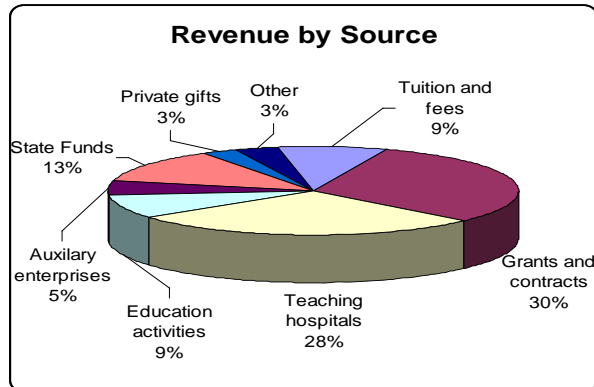

Enrollment by Gender

Female	13,649	50%
Male	13,472	50%

Ranked the sixth best high school in the U.S. by *Newsweek*, The Preuss School at UCSD is the first and only in California established on a university campus dedicated to providing an intensive college prep education for motivated middle and high school students who will become the first in their families to graduate from college.

³ All enrollment figures exclude medical and pharmaceutical residents

Financial Data

Private Support

Total Amount raised in Fiscal Year 2007
\$129.6 million

UC San Diego Foundation Total Assets
\$534.7 million