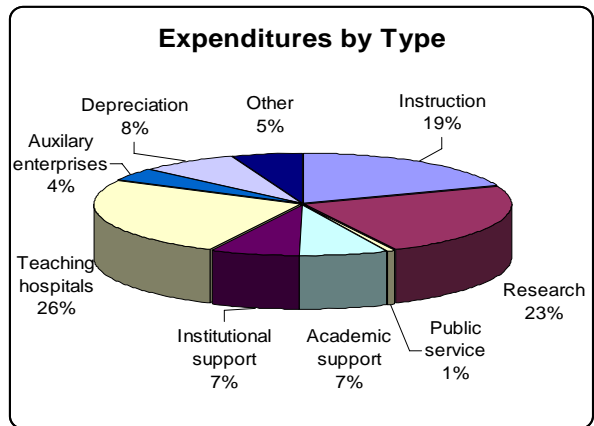

Enrollment by Gender

Female	13,649	50%
Male	13,472	50%

Ranked the sixth best high school in the U.S. by *Newsweek*, The Preuss School at UCSD is the first and only in California established on a university campus dedicated to providing an intensive college prep education for motivated middle and high school students who will become the first in their families to graduate from college.

³ All enrollment figures exclude medical and pharmaceutical residents

Financial Data

Private Support

Total Amount raised in Fiscal Year 2007
\$129.6 million

UC San Diego Foundation Total Assets
\$534.7 million