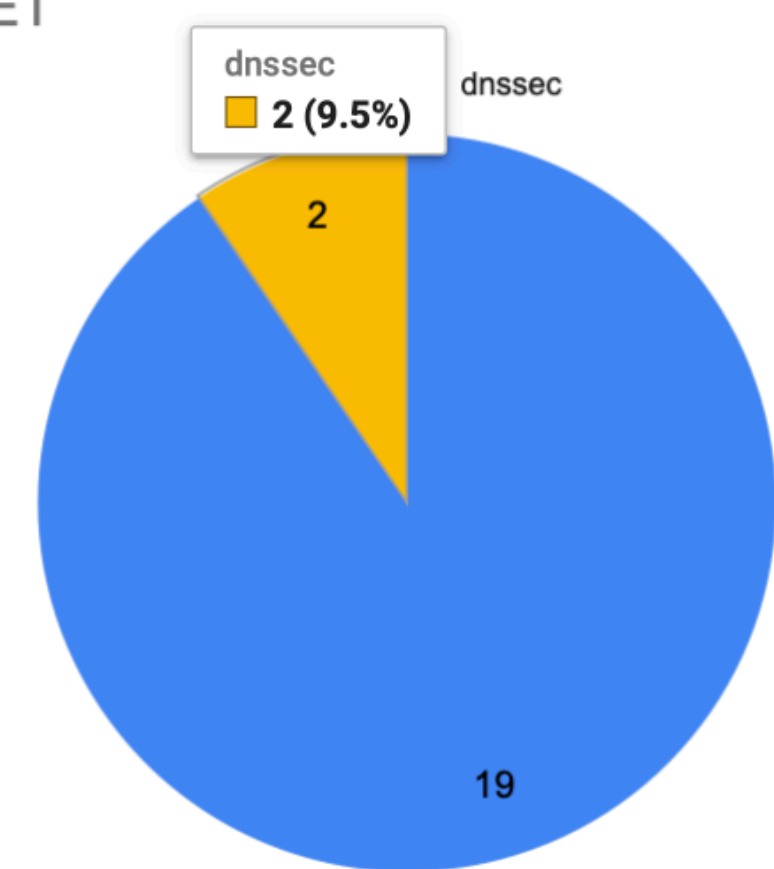

DNSSEC

.th

Avg 1.1%

CO

AC

IN

MI

GO

OR

SLD

NET