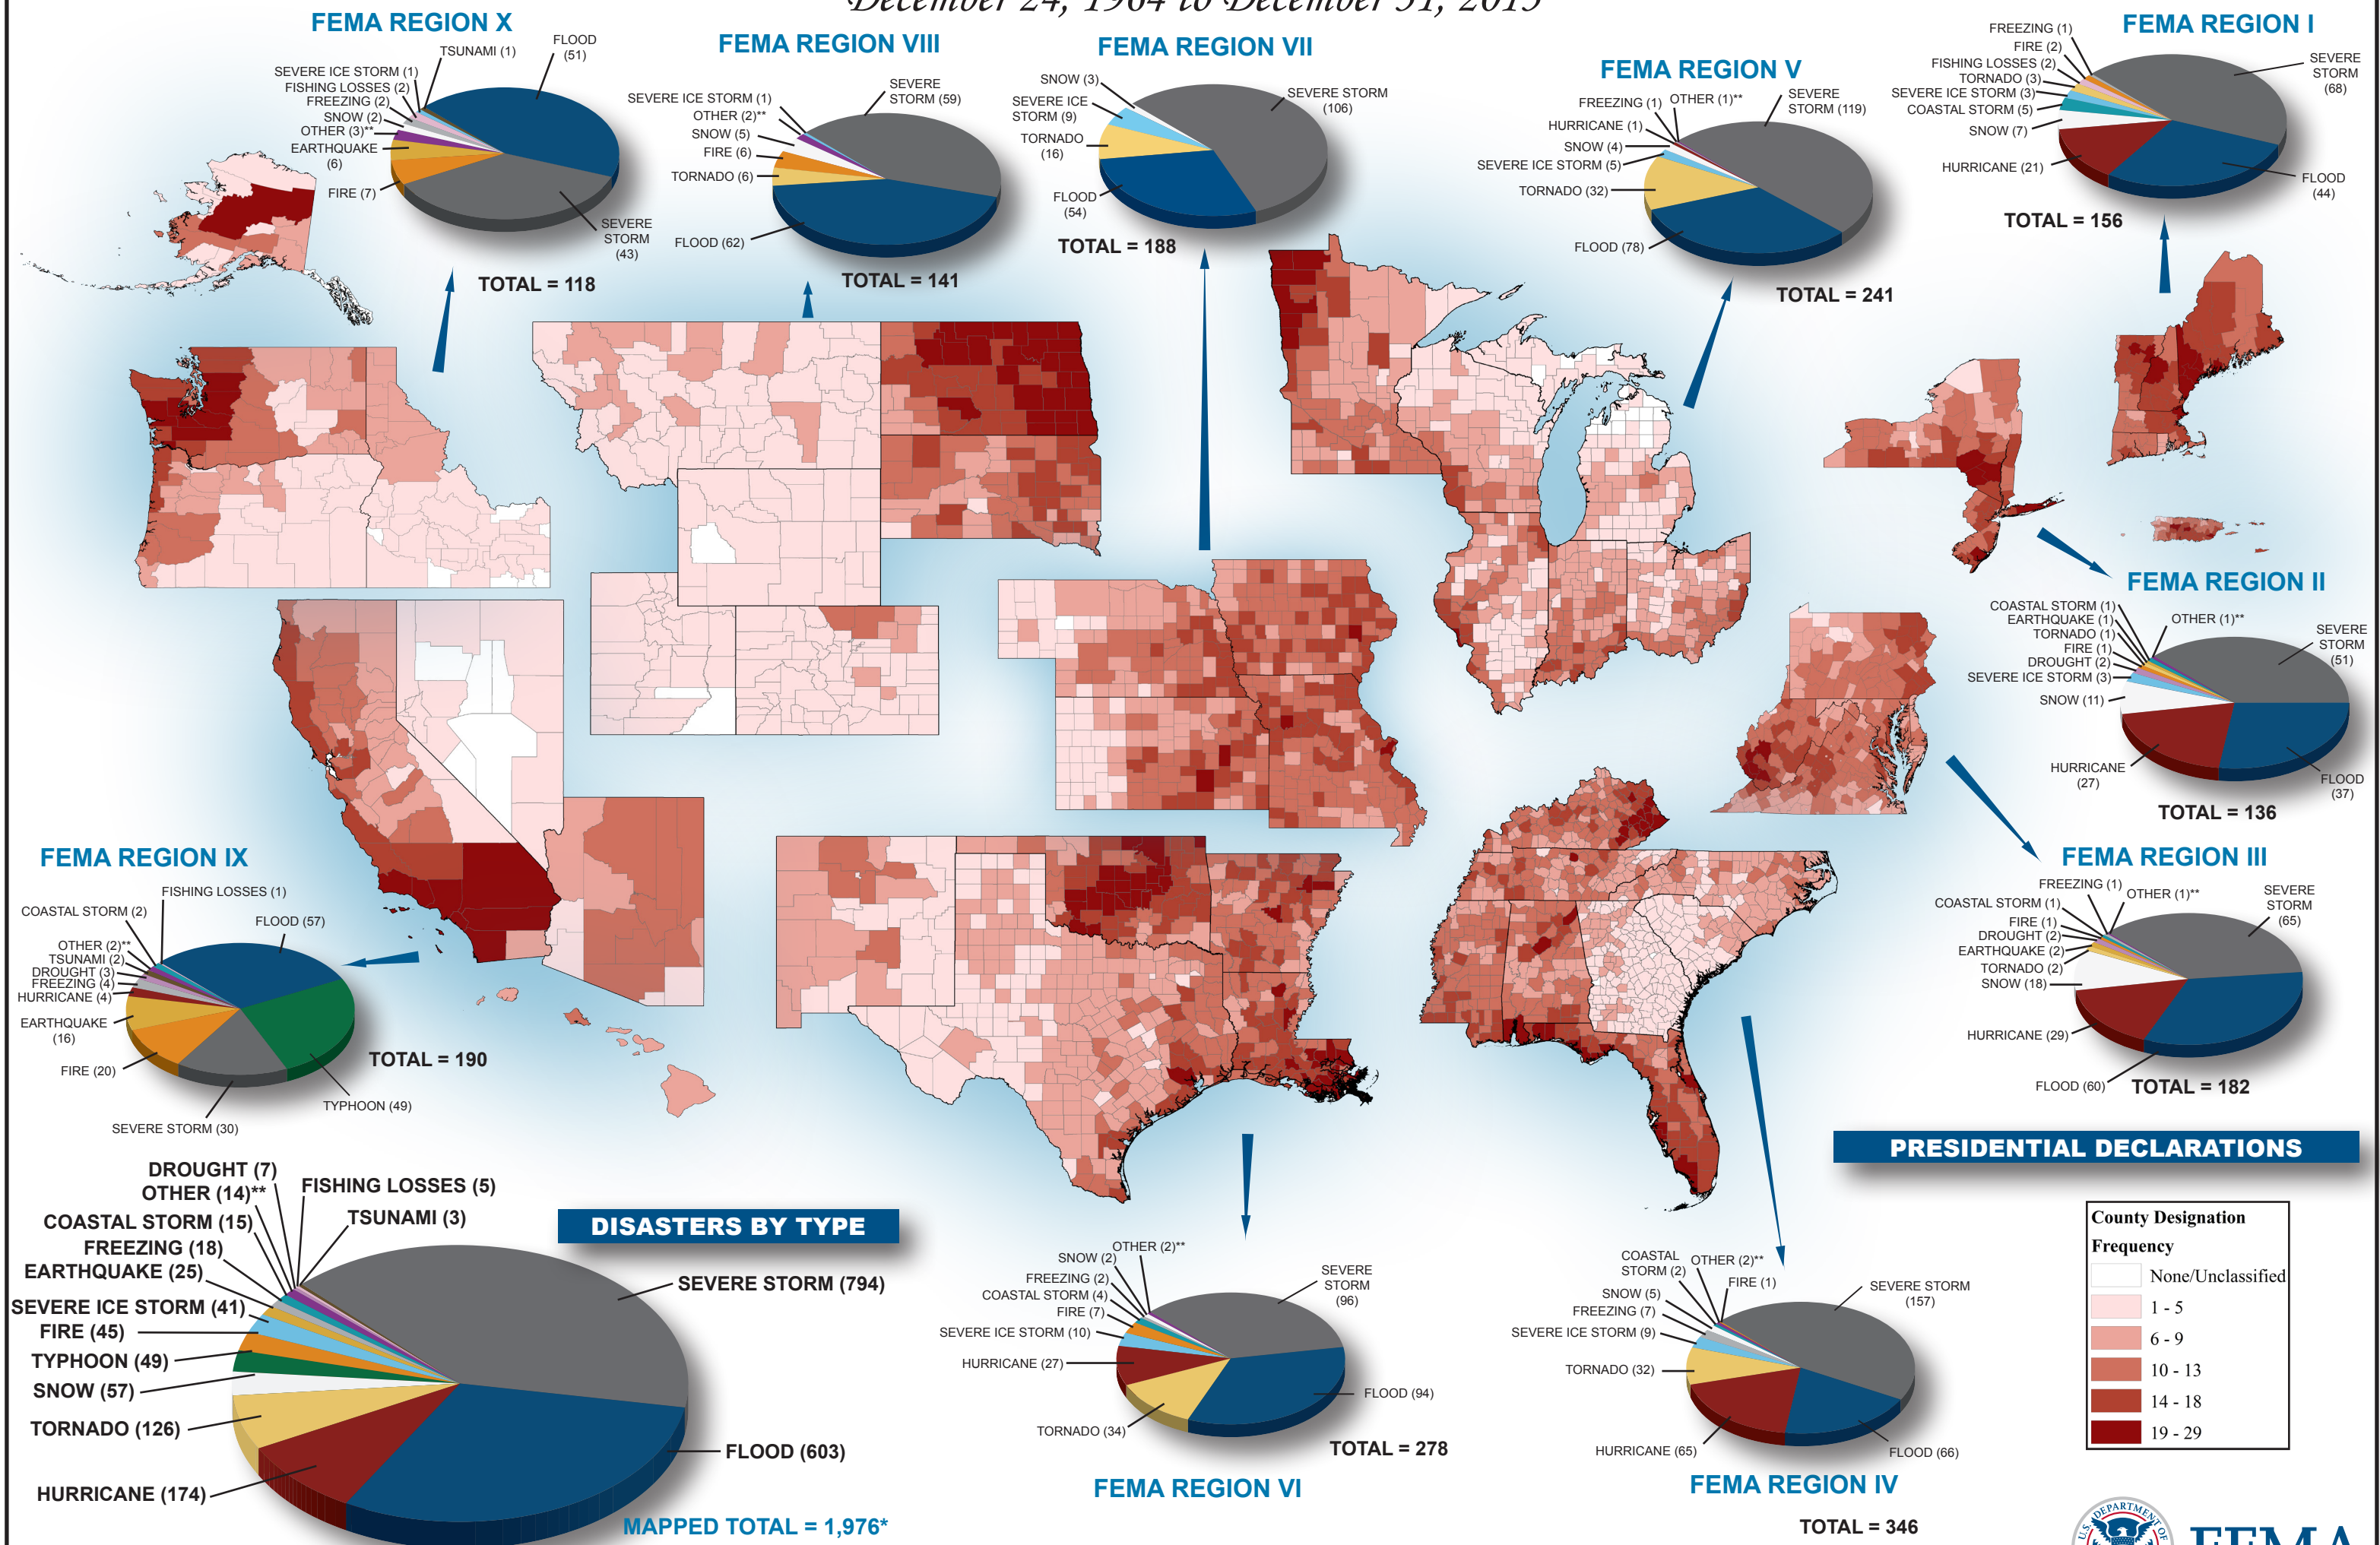

PRESIDENTIAL DISASTER DECLARATIONS

December 24, 1964 to December 31, 2013

*Prior to December 24, 1964, county designations are not available. Therefore, of the total Declared Disasters (2,158), only 1,976 are included in the Mapped Total.
 **Other Includes: Dam/Levee Break, Human Cause, Mud/Landslide, Toxic Substances, and Volcano.