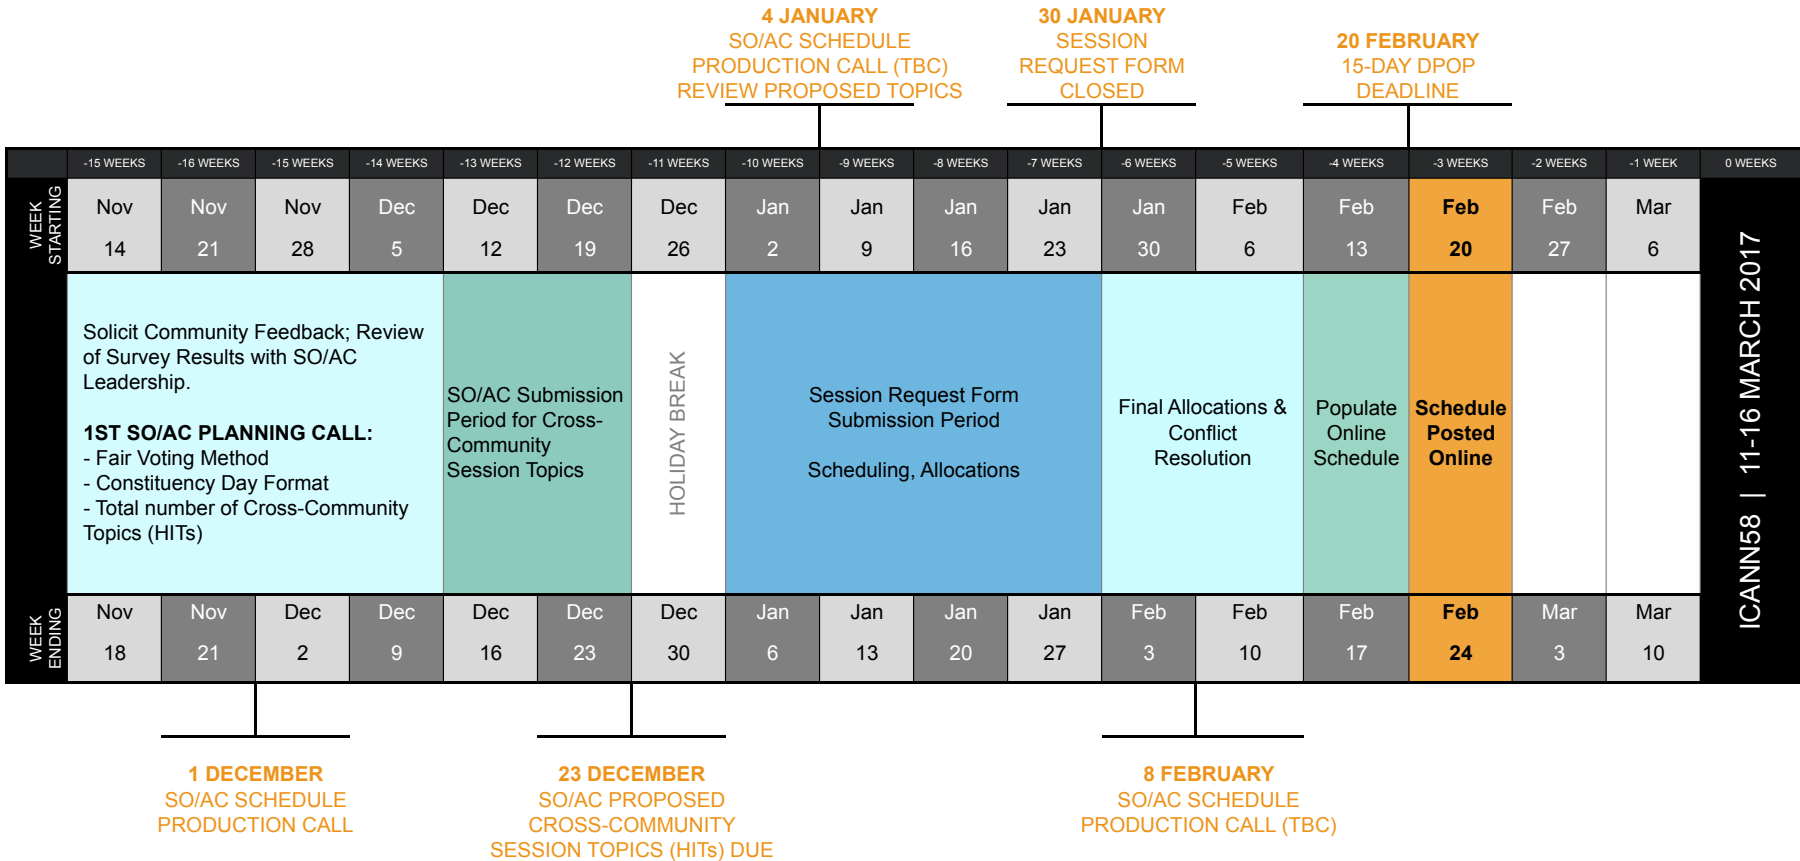

ICANN58 - COPENHAGEN SCHEDULE PRODUCTION TIMELINE

Start Week 14-Nov-16

ICANN58 | 11-16 MARCH 2017

November 2016–March 2017

Nov 2016	Dec 2016	Jan 2017	Feb 2017	Mar 2017
<table border="1"> <tr><th>Su</th><th>Mo</th><th>Tu</th><th>We</th><th>Th</th><th>Fr</th><th>Sa</th></tr> <tr><td>14</td><td>15</td><td>16</td><td>17</td><td>18</td><td>19</td><td>20</td></tr> <tr><td>21</td><td>22</td><td>23</td><td>24</td><td>25</td><td>26</td><td>27</td></tr> <tr><td>28</td><td>29</td><td>30</td><td></td><td></td><td></td><td></td></tr> </table>	<table border="1"> <tr><th>Su</th><th>Mo</th><th>Tu</th><th>We</th><th>Th</th><th>Fr</th><th>Sa</th></tr> <tr><td></td><td></td><td></td><td></td><td>1</td><td>2</td><td>3</td></tr> <tr><td>4</td><td>5</td><td>6</td><td>7</td><td>8</td><td>9</td><td>10</td></tr> <tr><td>11</td><td>12</td><td>13</td><td>14</td><td>15</td><td>16</td><td>17</td></tr> <tr><td>18</td><td>19</td><td>20</td><td>21</td><td>22</td><td>23</td><td>24</td></tr> <tr><td>25</td><td>26</td><td>27</td><td>28</td><td>29</td><td>30</td><td>31</td></tr> </table>	<table border="1"> <tr><th>Su</th><th>Mo</th><th>Tu</th><th>We</th><th>Th</th><th>Fr</th><th>Sa</th></tr> <tr><td>1</td><td>2</td><td>3</td><td>4</td><td>5</td><td>6</td><td>7</td></tr> <tr><td>8</td><td>9</td><td>10</td><td>11</td><td>12</td><td>13</td><td>14</td></tr> <tr><td>15</td><td>16</td><td>17</td><td>18</td><td>19</td><td>20</td><td>21</td></tr> <tr><td>22</td><td>23</td><td>24</td><td>25</td><td>26</td><td>27</td><td>28</td></tr> <tr><td>29</td><td>30</td><td>31</td><td></td><td></td><td></td><td></td></tr> </table>	<table border="1"> <tr><th>Su</th><th>Mo</th><th>Tu</th><th>We</th><th>Th</th><th>Fr</th><th>Sa</th></tr> <tr><td></td><td></td><td></td><td></td><td>1</td><td>2</td><td>3</td></tr> <tr><td>4</td><td>5</td><td>6</td><td>7</td><td>8</td><td>9</td><td>10</td></tr> <tr><td>11</td><td>12</td><td>13</td><td>14</td><td>15</td><td>16</td><td>17</td></tr> <tr><td>18</td><td>19</td><td>20</td><td>21</td><td>22</td><td>23</td><td>24</td></tr> <tr><td>25</td><td>26</td><td>27</td><td>28</td><td></td><td></td><td></td></tr> </table>	<table border="1"> <tr><th>Su</th><th>Mo</th><th>Tu</th><th>We</th><th>Th</th><th>Fr</th><th>Sa</th></tr> <tr><td></td><td></td><td></td><td></td><td></td><td>1</td><td>2</td></tr> <tr><td>3</td><td>4</td><td>5</td><td>6</td><td>7</td><td>8</td><td>9</td></tr> <tr><td>10</td><td>11</td><td>12</td><td>13</td><td>14</td><td>15</td><td>16</td></tr> <tr><td>17</td><td>18</td><td>19</td><td>20</td><td>21</td><td>22</td><td>23</td></tr> <tr><td>24</td><td>25</td><td>26</td><td>27</td><td>28</td><td>29</td><td>30</td></tr> <tr><td>31</td><td></td><td></td><td></td><td></td><td></td><td></td></tr> </table>
24: Thanksgiving Day	12: The Prophet's Birthday 24: Christmas Eve 25: Chanukah/Hanukkah (first day) 25: Christmas Day 26: 'Christmas Day' observed	1: Last Day of Chanukah 1: New Year's Day 2: 'New Year's Day' observed 7: Orthodox Christmas Day 14: Orthodox New Year 16: Martin Luther King Day	20: Presidents' Day 24: Maha Shivaratri	12: Holi